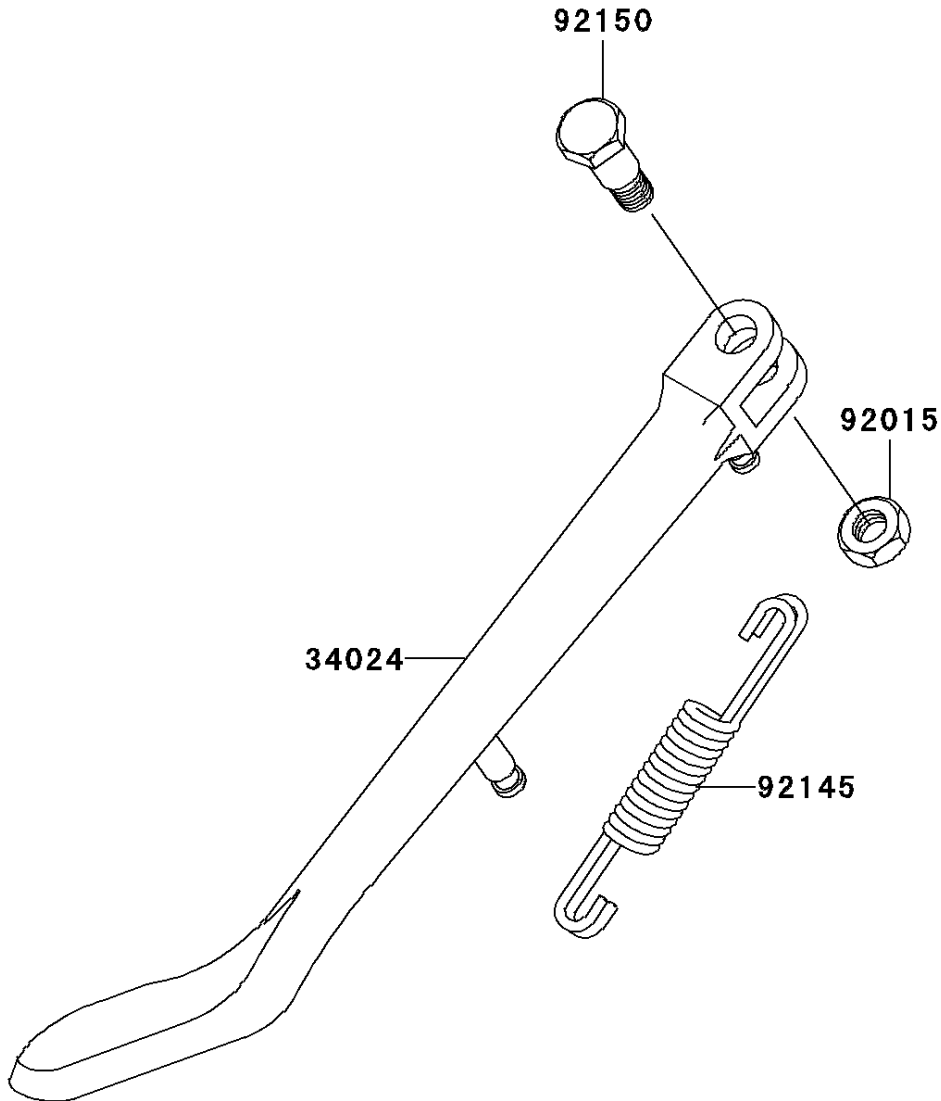

# 2004 Vulcan 800 Drifter PARTS DIAGRAM

Stand(s)

F2190

## 2004 Vulcan 800 Drifter PARTS LIST

Stand(s)

ITEM NAME	PART NUMBER	QUANTITY
STAND-SIDE (Ref # 34024)	34024-1371	1
NUT,LOCK,10MM,BLACK (Ref # 92015)	92015-1188	1
SPRING,SIDE STAND (Ref # 92145)	92145-0083	1
BOLT,SIDE STAND (Ref # 92150)	92150-1941	1