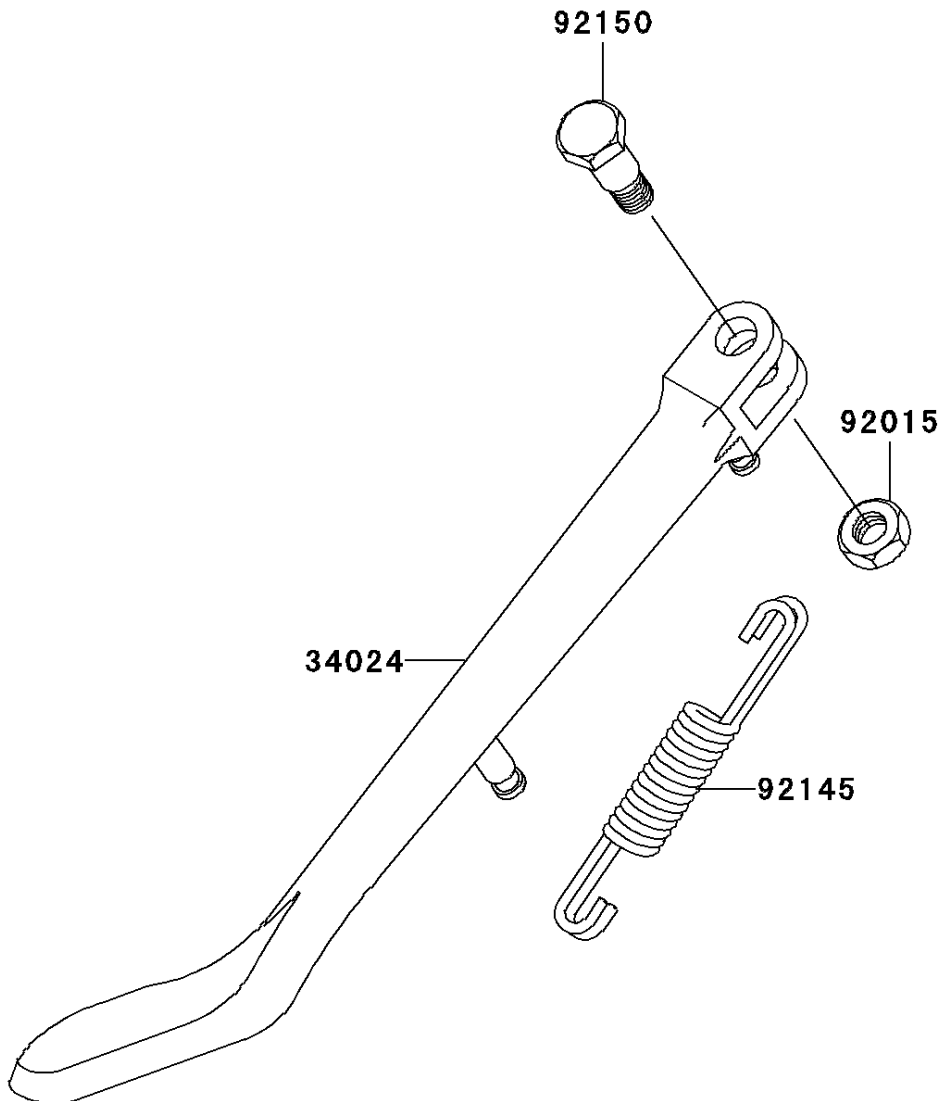

2005 Vulcan 800 Drifter PARTS DIAGRAM

Stand(s)

F2190

2005 Vulcan 800 Drifter PARTS LIST

Stand(s)

ITEM NAME	PART NUMBER	QUANTITY
STAND-SIDE (Ref # 34024)	34024-1371	1
NUT,LOCK,10MM,BLACK (Ref # 92015)	92015-1188	1
SPRING,SIDE STAND (Ref # 92145)	92145-0083	1
BOLT,SIDE STAND (Ref # 92150)	92150-1941	1