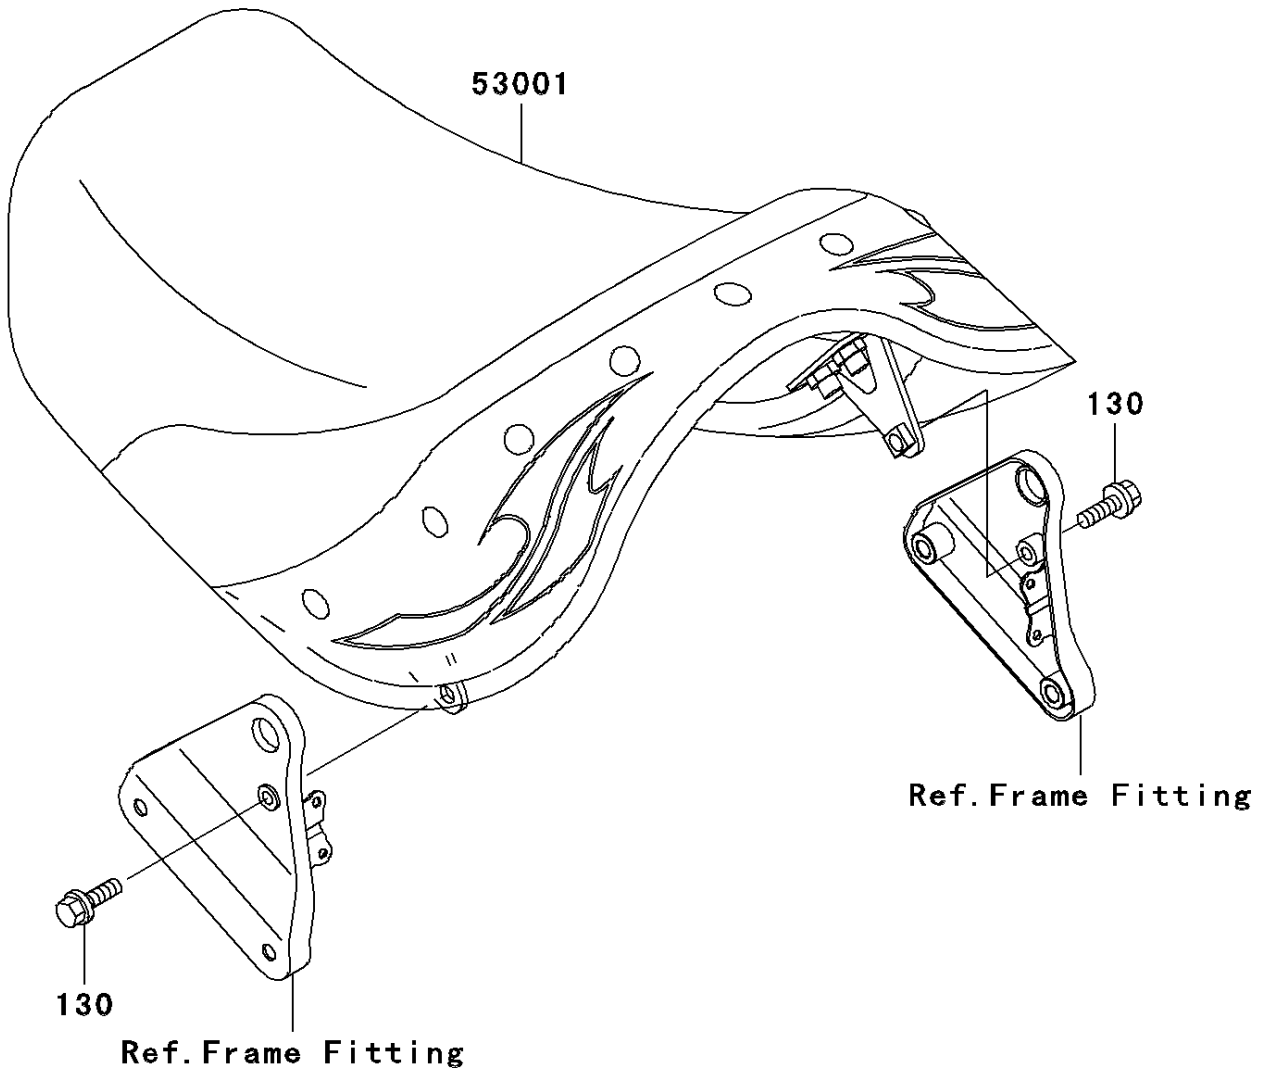

2001 Vulcan 800 Drifter PARTS DIAGRAM

Seat

F2510

2001 Vulcan 800 Drifter PARTS LIST

Seat

ITEM NAME	PART NUMBER	QUANTITY
BOLT-FLANGED,6X25 (Ref # 130)	130J0625	2
SEAT-ASSY,FR,BLACK (Ref # 53001)	53001-1949-MA	1