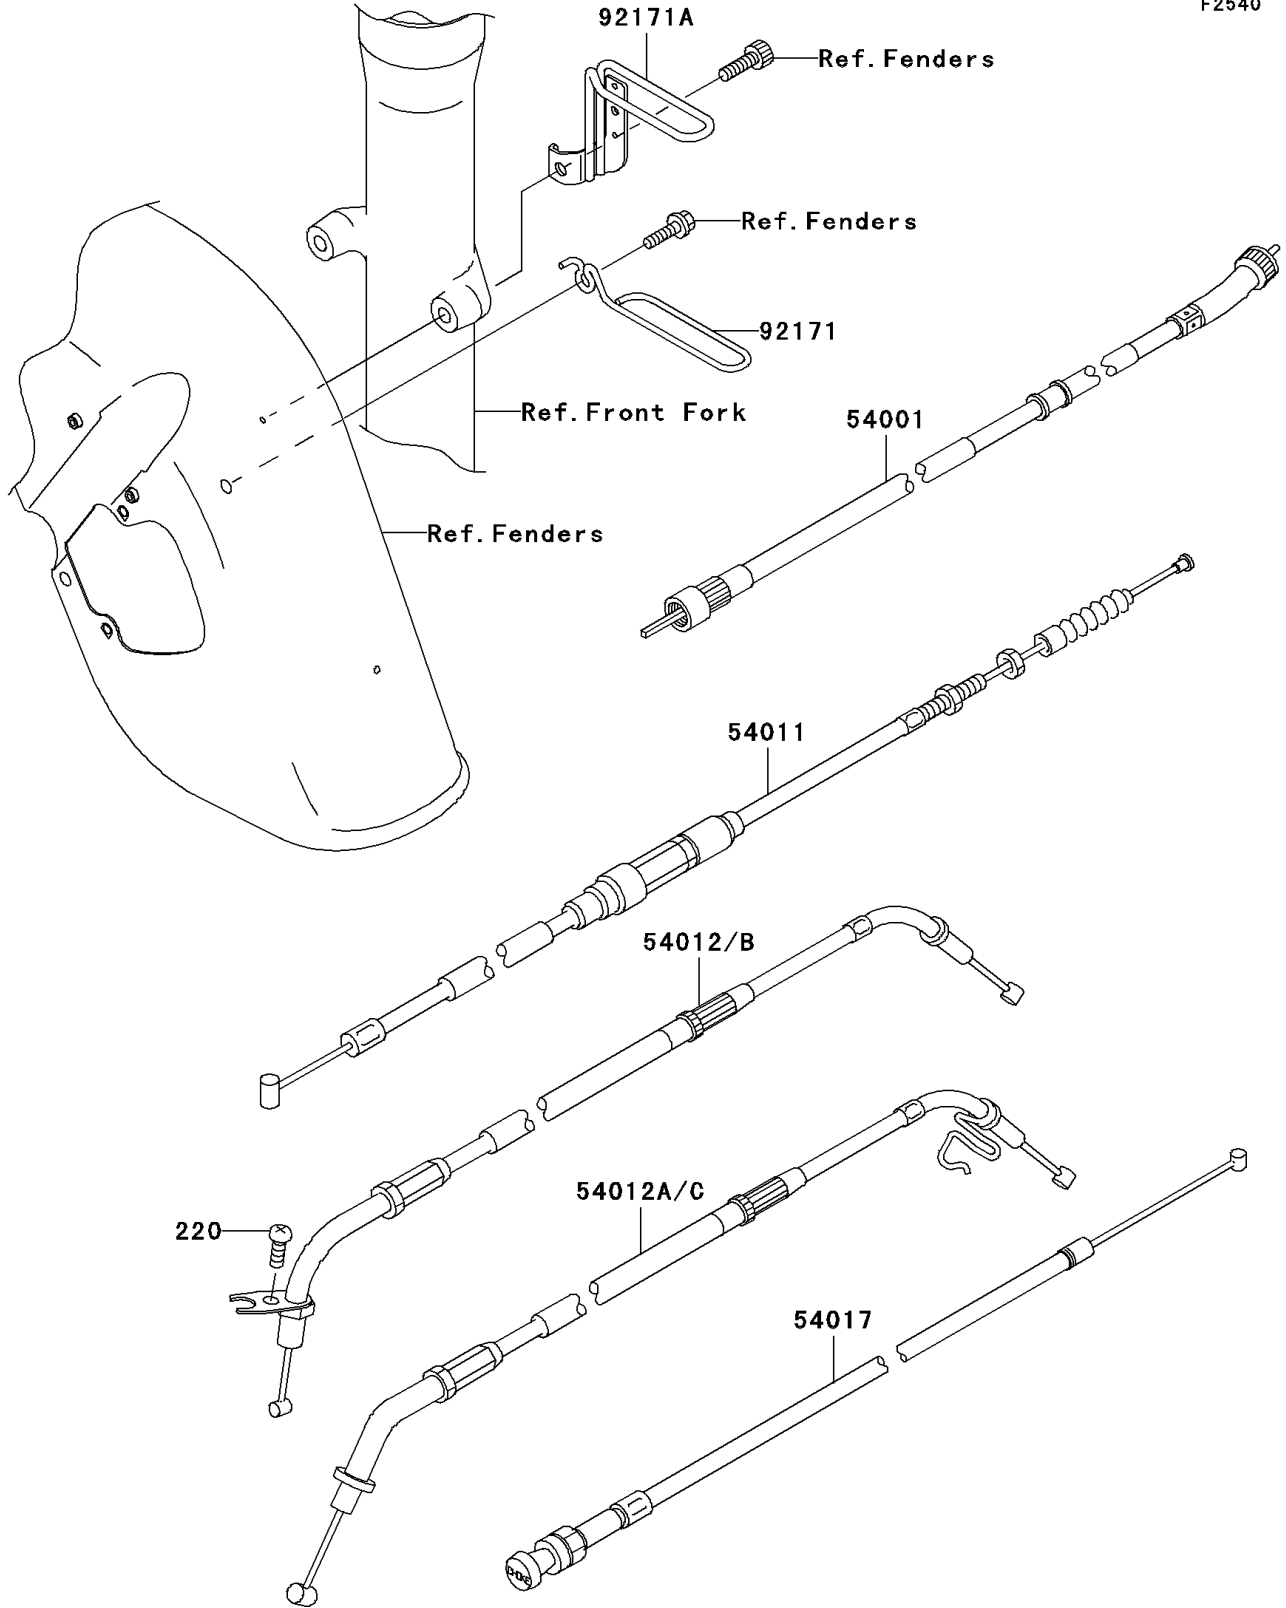

# 2001 Vulcan 800 Drifter PARTS DIAGRAM

Cables

F2540

## 2001 Vulcan 800 Drifter PARTS LIST

### Cables

ITEM NAME	PART NUMBER	QUANTITY
SCREW-PAN-CROSS (Ref # 220)	220F0514	1
CABLE-SPEEDMETER (Ref # 54001)	54001-1238	1
CABLE-CLUTCH (Ref # 54011)	54011-1387	1
CABLE-THROTTLE,OPENING (Ref # 54012B)	54012-1590	1
CABLE-THROTTLE,CLOSING (Ref # 54012C)	54012-1591	1
CABLE-STARTER (Ref # 54017)	54017-1201	1
CLAMP,CABLE (Ref # 92171)	92171-1309	1
CLAMP,METER CABLE (Ref # 92171A)	92171-1310	1