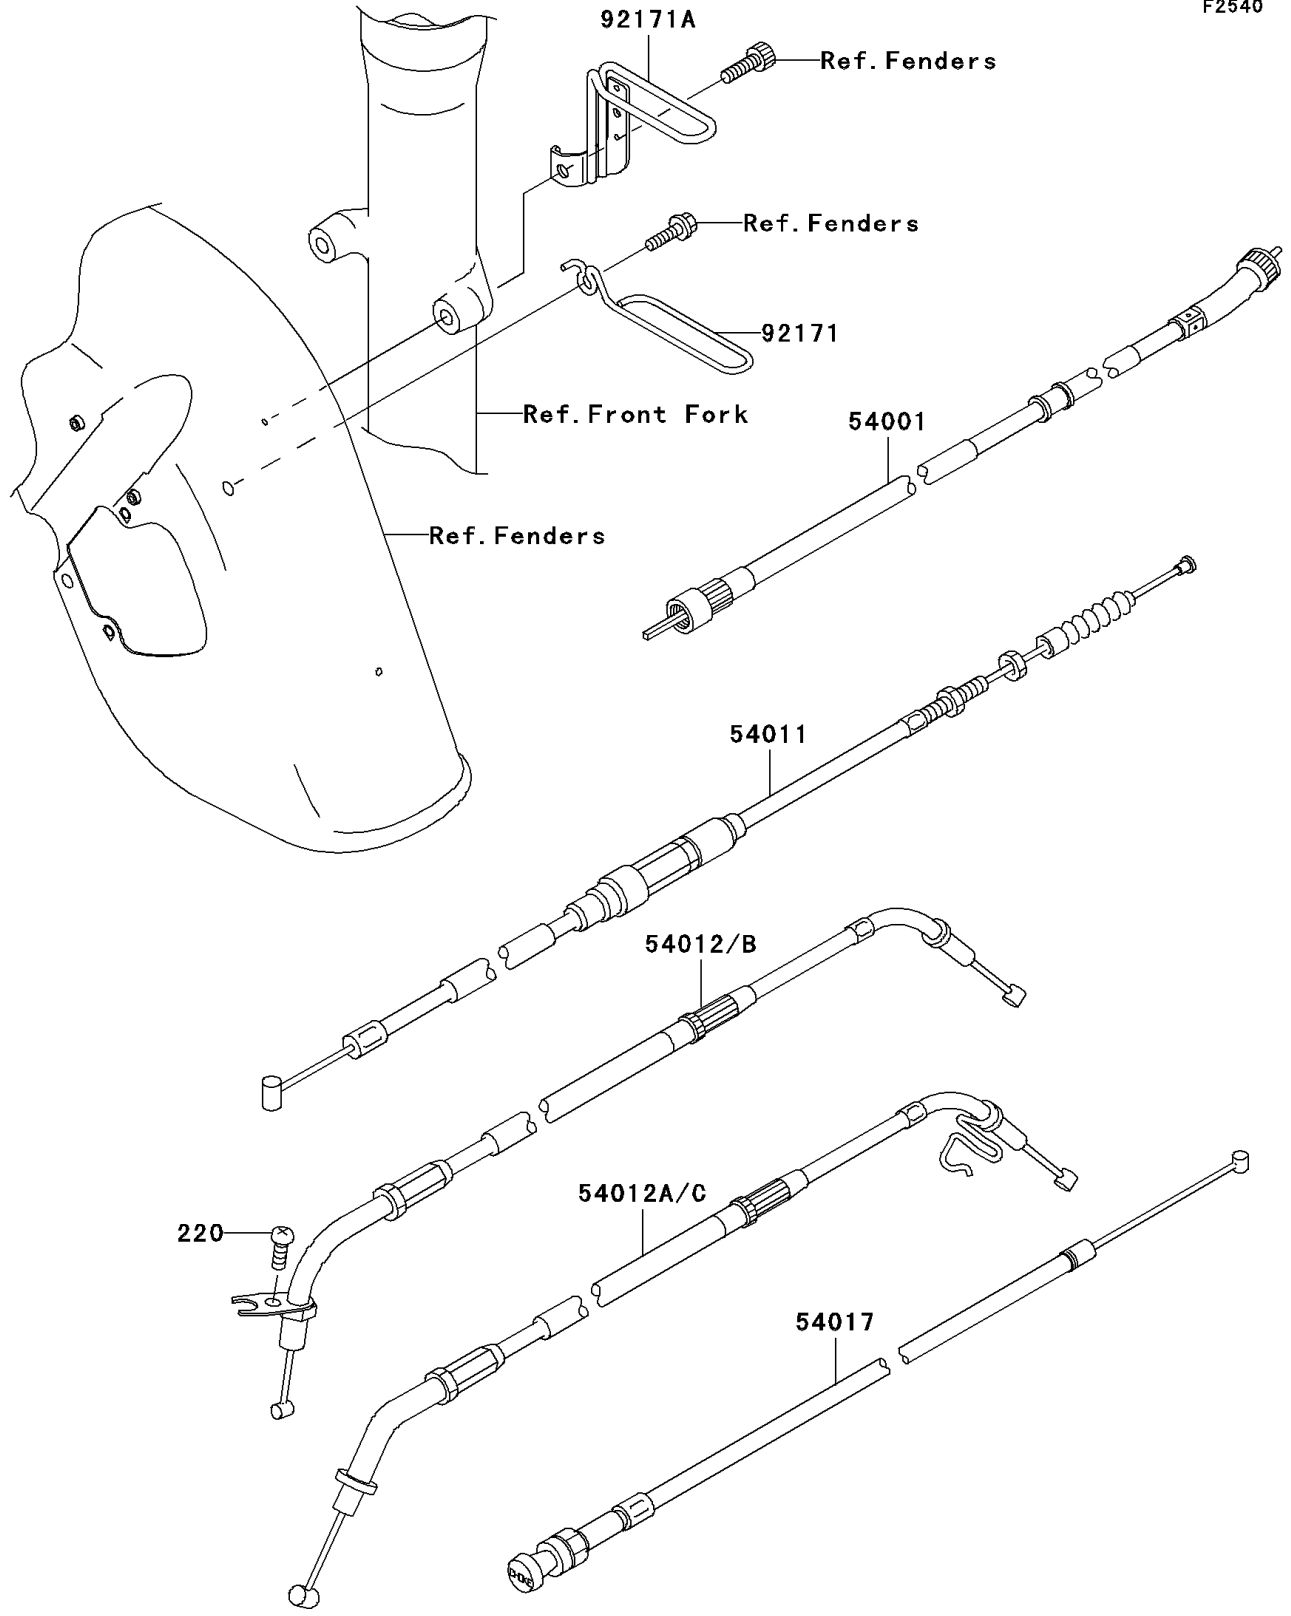

2003 Vulcan 800 Drifter PARTS DIAGRAM

Cables

F2540

2003 Vulcan 800 Drifter PARTS LIST

Cables

ITEM NAME	PART NUMBER	QUANTITY
SCREW-PAN-CROSS (Ref # 220)	220F0514	1
CABLE-SPEEDMETER (Ref # 54001)	54001-1238	1
CABLE-CLUTCH (Ref # 54011)	54011-1387	1
CABLE-THROTTLE,OPENING (Ref # 54012B)	54012-1590	1
CABLE-THROTTLE,CLOSING (Ref # 54012C)	54012-1591	1
CABLE-STARTER (Ref # 54017)	54017-1201	1
CLAMP,CABLE (Ref # 92171)	92171-1309	1
CLAMP,METER CABLE (Ref # 92171A)	92171-1310	1