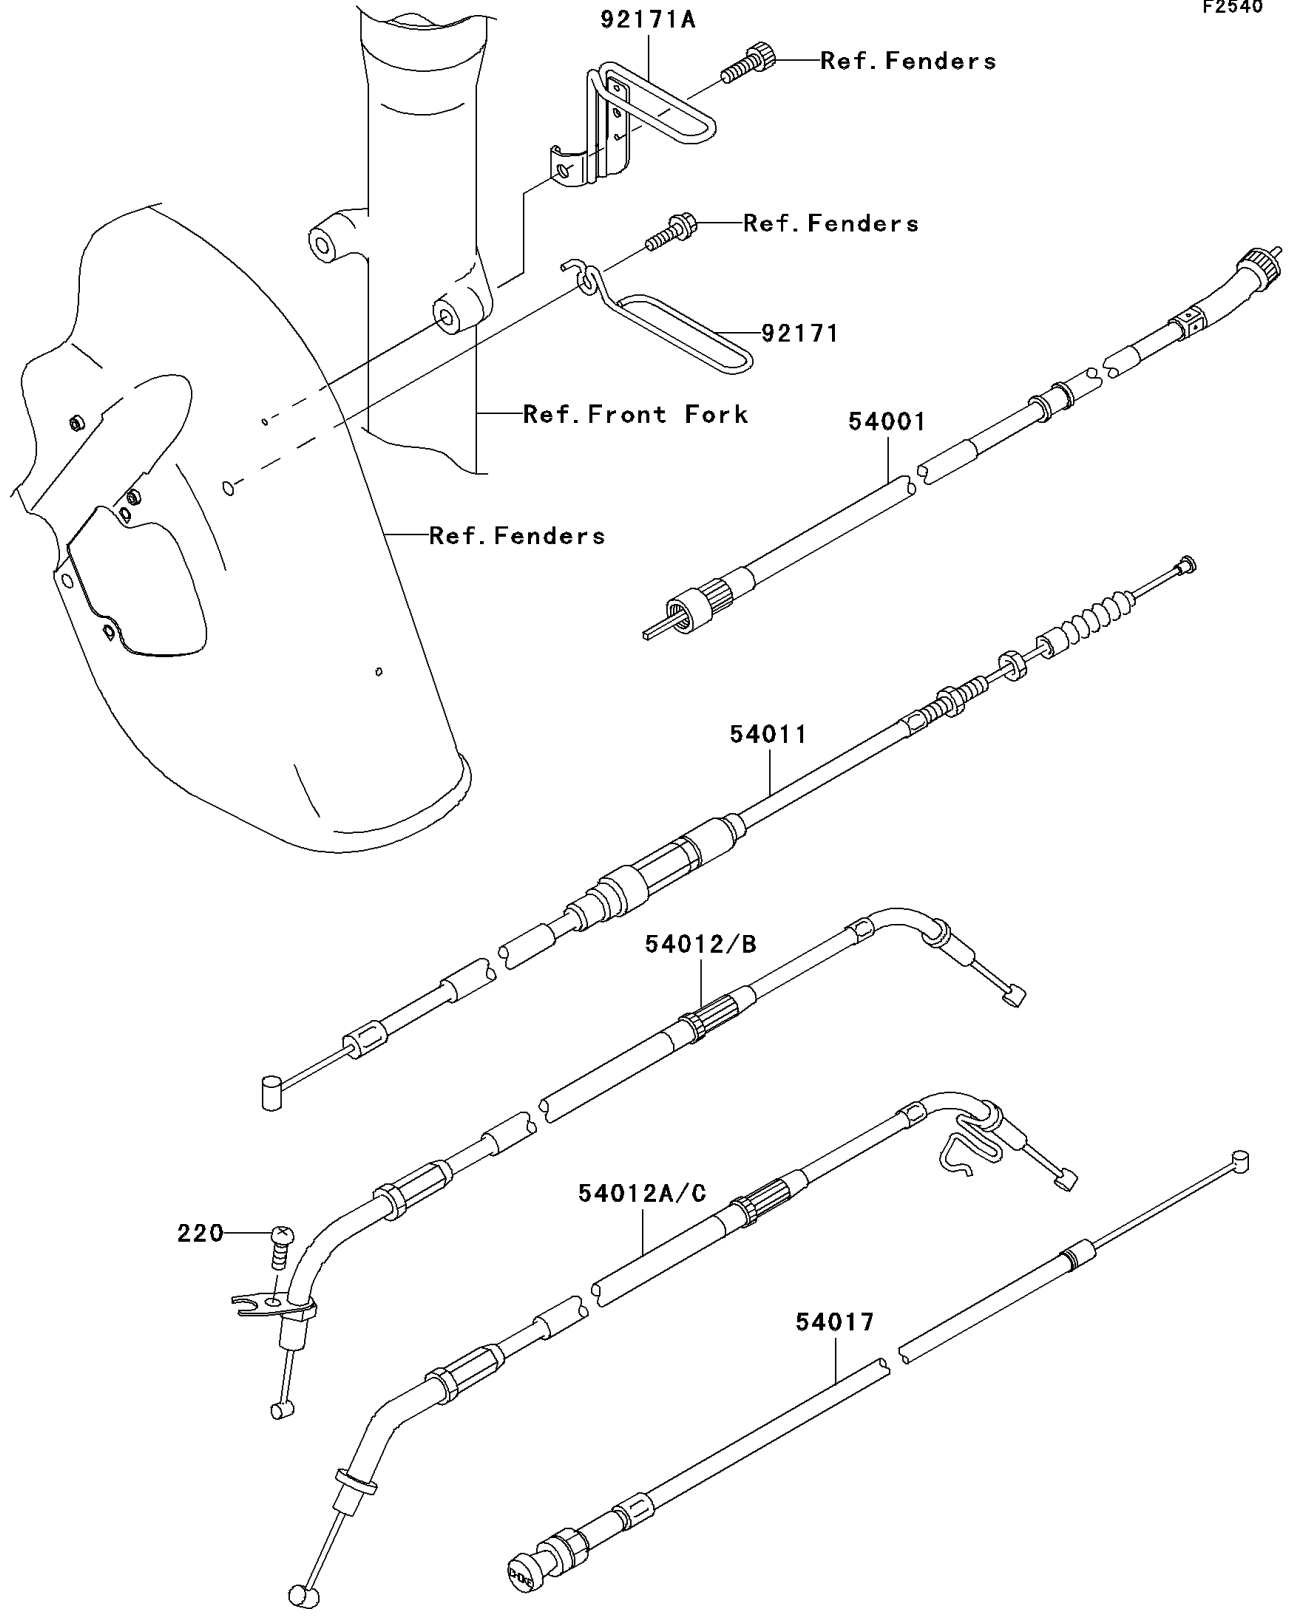

# 2004 Vulcan 800 Drifter PARTS DIAGRAM

Cables

F2540

## 2004 Vulcan 800 Drifter PARTS LIST

### Cables

ITEM NAME	PART NUMBER	QUANTITY
SCREW-PAN-CROSS (Ref # 220)	220F0514	1
CABLE-SPEEDMETER (Ref # 54001)	54001-1238	1
CABLE-CLUTCH (Ref # 54011)	54011-1387	1
CABLE-THROTTLE,OPENING (Ref # 54012)	54012-0092	1
CABLE-THROTTLE,CLOSING (Ref # 54012A)	54012-0093	1
CABLE-STARTER (Ref # 54017)	54017-1201	1
CLAMP,CABLE (Ref # 92171)	92171-1309	1
CLAMP,METER CABLE (Ref # 92171A)	92171-1310	1