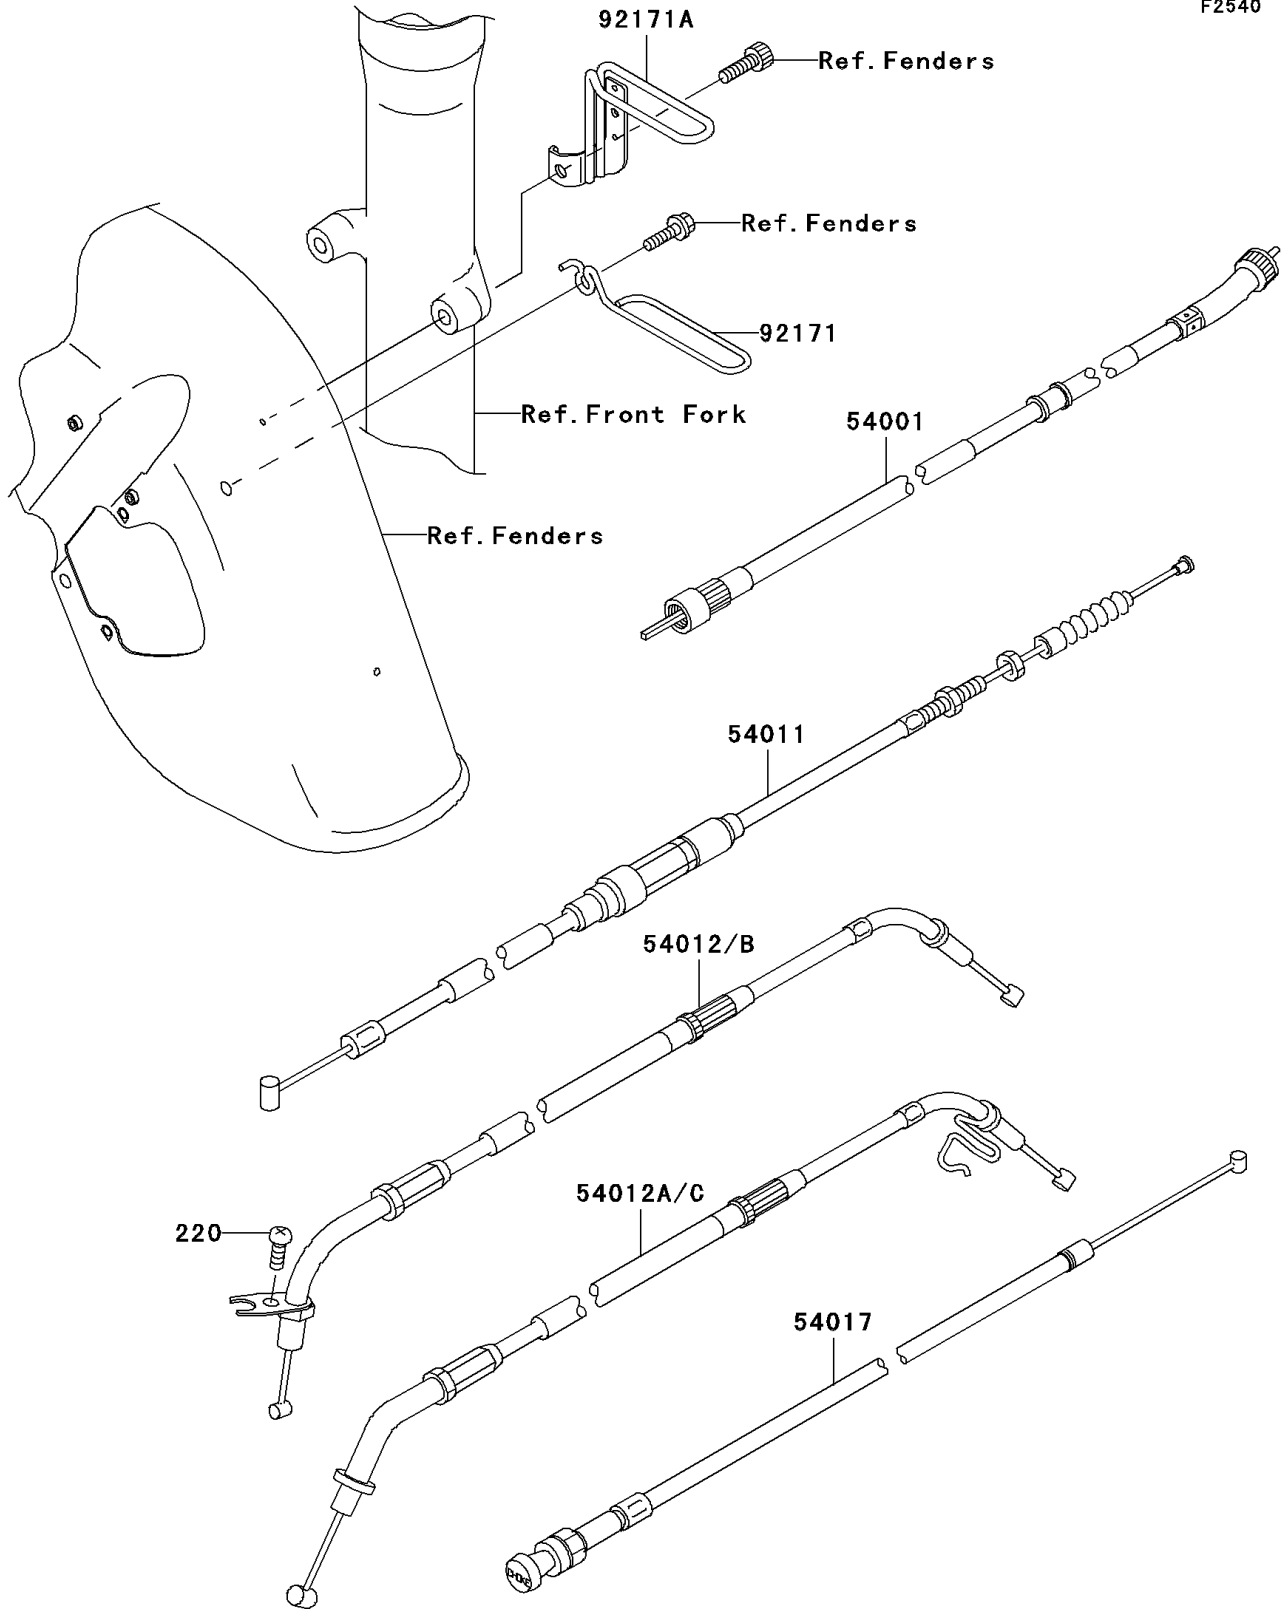

2005 Vulcan 800 Drifter PARTS DIAGRAM

Cables

F2540

2005 Vulcan 800 Drifter PARTS LIST

Cables

ITEM NAME	PART NUMBER	QUANTITY
SCREW-PAN-CROSS (Ref # 220)	220F0514	1
CABLE-SPEEDMETER (Ref # 54001)	54001-1238	1
CABLE-CLUTCH (Ref # 54011)	54011-1387	1
CABLE-THROTTLE,OPENING (Ref # 54012)	54012-0092	1
CABLE-THROTTLE,CLOSING (Ref # 54012A)	54012-0093	1
CABLE-STARTER (Ref # 54017)	54017-1201	1
CLAMP,CABLE (Ref # 92171)	92171-1309	1
CLAMP,METER CABLE (Ref # 92171A)	92171-1310	1