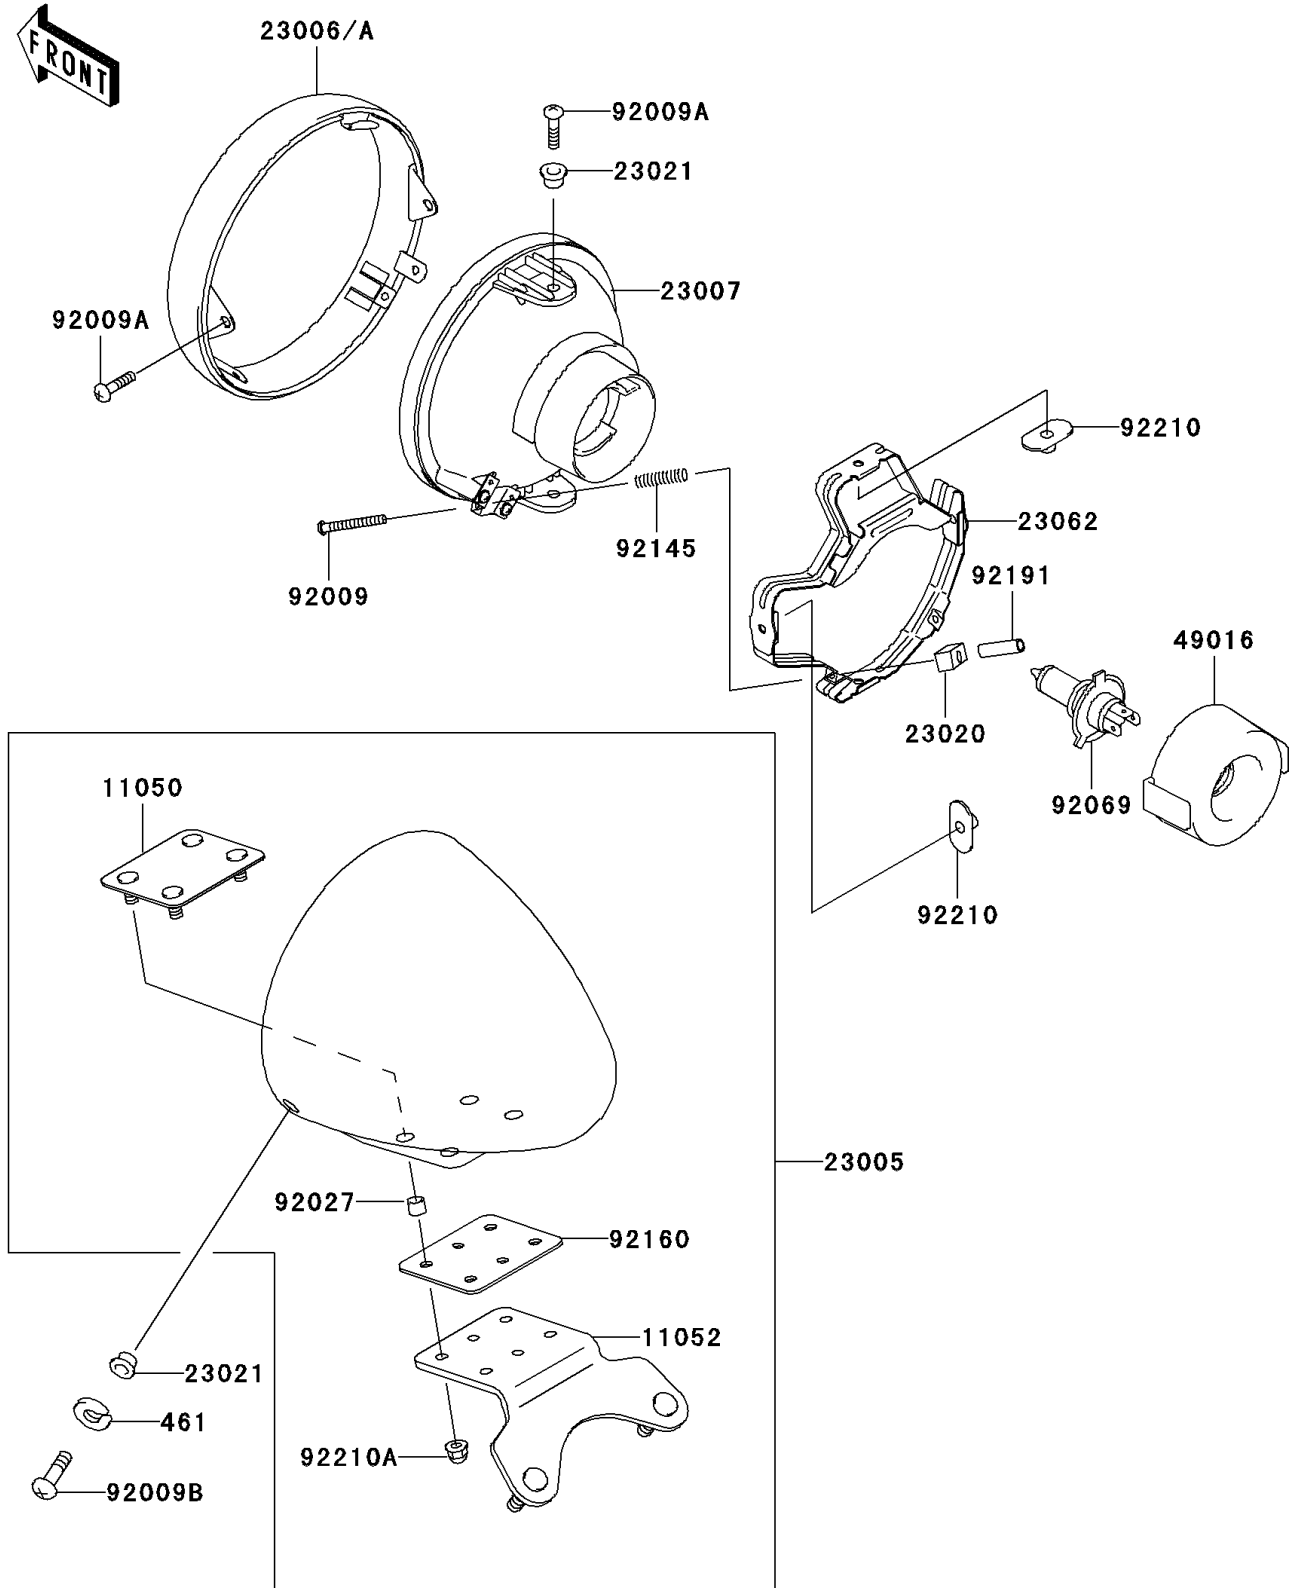

2005 Vulcan 800 Drifter PARTS DIAGRAM

Headlight(s)

F2710

2005 Vulcan 800 Drifter PARTS LIST

Headlight(s)

ITEM NAME	PART NUMBER	QUANTITY
WASHER-SPRING,5MM (Ref # 461)	461S0500	2
BRACKET,HEAD LAMP BODY (Ref # 11050)	11050-1978	1
BRACKET,HEAD LAMP BODY (Ref # 11052)	11052-1057	1
BODY-COMP-HEAD LAMP (Ref # 23005)	23005-1186	1
RIM-LAMP (Ref # 23006)	23006-0001	1
LENS-COMP,HEAD LAMP (Ref # 23007)	23007-1359	1
NUT,4MM,FOCUS ADJUST (Ref # 23020)	23020-018	2
WASHER (Ref # 23021)	23021-010	4
BRACKET-COMP,HEAD LAMP (Ref # 23062)	23062-1131	1
COVER-SEAL,SOCKET (Ref # 49016)	49016-1203	1
SCREW,FOCUS ADJUST,4X60 (Ref # 92009)	92009-1816	2
SCREW,5X16 (Ref # 92009A)	92009-1879	4
SCREW,5MM (Ref # 92009B)	92009-1947	2
COLLAR,6.8X10X6 (Ref # 92027)	92027-103	4
BULB,12V 60/55W,H4 (Ref # 92069)	92069-1002	1
SPRING,HEAD LAMP LENS (Ref # 92145)	92145-1268	2
DAMPER (Ref # 92160)	92160-1960	1
TUBE,3.5X5.5X19 (Ref # 92191)	92191-1217	2
NUT,SPECIAL,5MM (Ref # 92210)	92210-1060	4
NUT (Ref # 92210A)	92210-1252	4