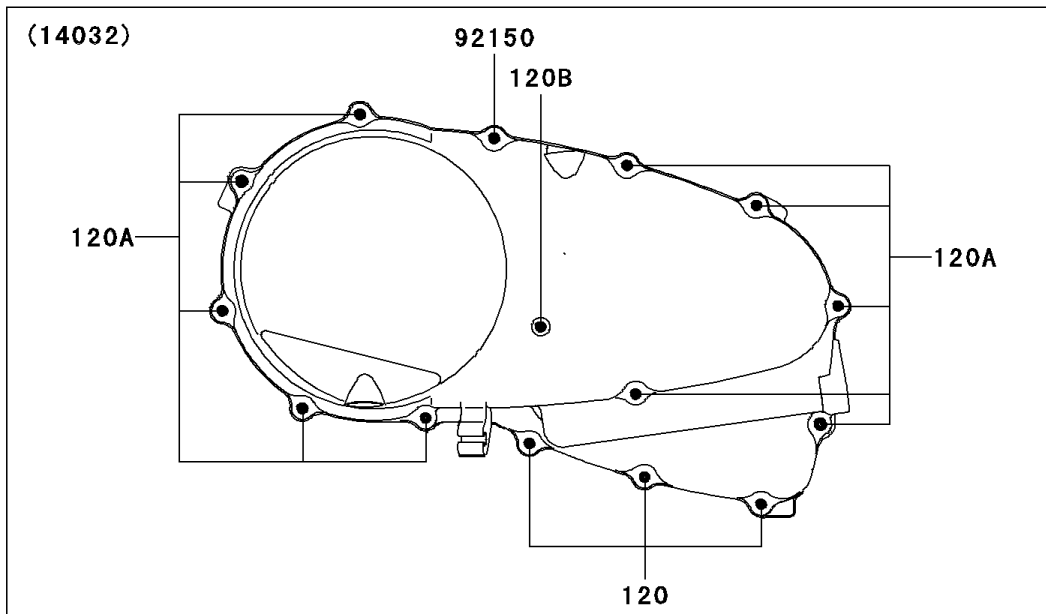

2006 Vulcan 800 Drifter PARTS DIAGRAM

Right Engine Cover(s)

E1436

2006 Vulcan 800 Drifter PARTS LIST

Right Engine Cover(s)

ITEM NAME	PART NUMBER	QUANTITY
BOLT-SOCKET,6X30 (Ref # 120)	120R0630	3
BOLT-SOCKET,6X50 (Ref # 120A)	120R0650	10
BOLT-SOCKET,6X65 (Ref # 120B)	120R0665	1
GASKET,CLUTCH COVER (Ref # 11060)	11060-1926	1
COVER-CLUTCH (Ref # 14032)	14032-1403	1
CLAMP,L=60 (Ref # 92037)	92037-1069	1
PIN,6.2X8X14 (Ref # 92043)	92043-1263	2
BEARING-NEEDLE,HK1210 (Ref # 92046)	92046-1010	2
SEAL-OIL,TB12205.5 (Ref # 92049)	92049-1271	1
BOLT,SOCKET,6X50 (Ref # 92150)	92150-1436	1