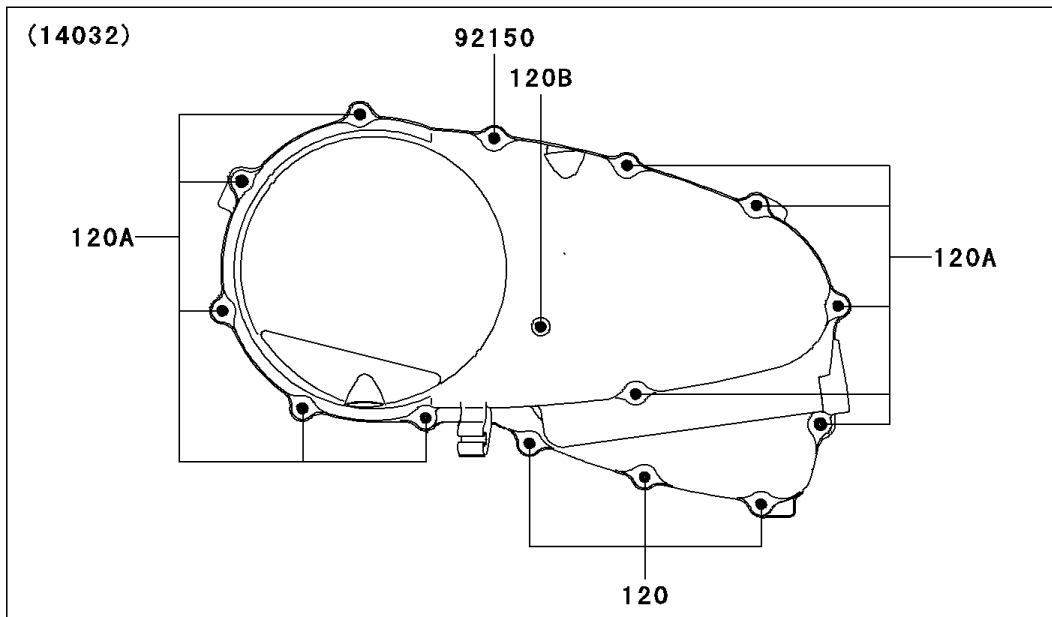

2006 Vulcan 800 Drifter PARTS DIAGRAM

Right Engine Cover(s)

E1436

2006 Vulcan 800 Drifter PARTS LIST

Right Engine Cover(s)

ITEM NAME	PART NUMBER	QUANTITY
BOLT-SOCKET,6X30 (Ref # 120)	120R0630	3
BOLT-SOCKET,6X50 (Ref # 120A)	120R0650	10
BOLT-SOCKET,6X65 (Ref # 120B)	120R0665	1
GASKET,CLUTCH COVER (Ref # 11060)	11060-1926	1
COVER-CLUTCH (Ref # 14032)	14032-1403	1
CLAMP,L=60 (Ref # 92037)	92037-1069	1
PIN,6.2X8X14 (Ref # 92043)	92043-1263	2
BEARING-NEEDLE,HK1210 (Ref # 92046)	92046-1010	2
SEAL-OIL,TB12205.5 (Ref # 92049)	92049-1271	1
BOLT,SOCKET,6X50 (Ref # 92150)	92150-1436	1