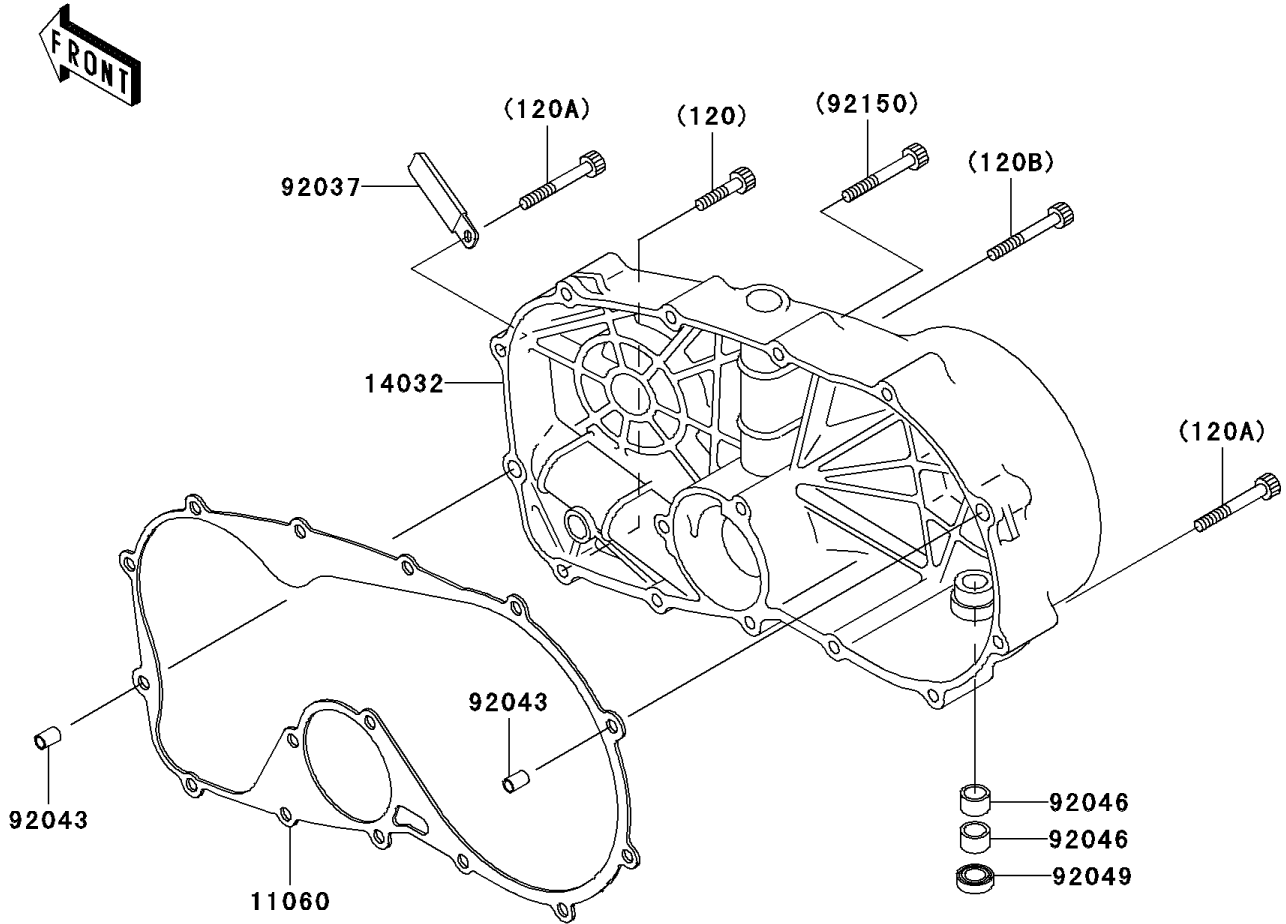

2006 Vulcan 800 Drifter PARTS DIAGRAM

Right Engine Cover(s)

E1436

2006 Vulcan 800 Drifter PARTS LIST

Right Engine Cover(s)

ITEM NAME	PART NUMBER	QUANTITY
BOLT-SOCKET,6X30 (Ref # 120)	120R0630	3
BOLT-SOCKET,6X50 (Ref # 120A)	120R0650	10
BOLT-SOCKET,6X65 (Ref # 120B)	120R0665	1
GASKET,CLUTCH COVER (Ref # 11060)	11060-1926	1
COVER-CLUTCH (Ref # 14032)	14032-1403	1
CLAMP,L=60 (Ref # 92037)	92037-1069	1
PIN,6.2X8X14 (Ref # 92043)	92043-1263	2
BEARING-NEEDLE,HK1210 (Ref # 92046)	92046-1010	2
SEAL-OIL,TB12205.5 (Ref # 92049)	92049-1271	1
BOLT,SOCKET,6X50 (Ref # 92150)	92150-1436	1