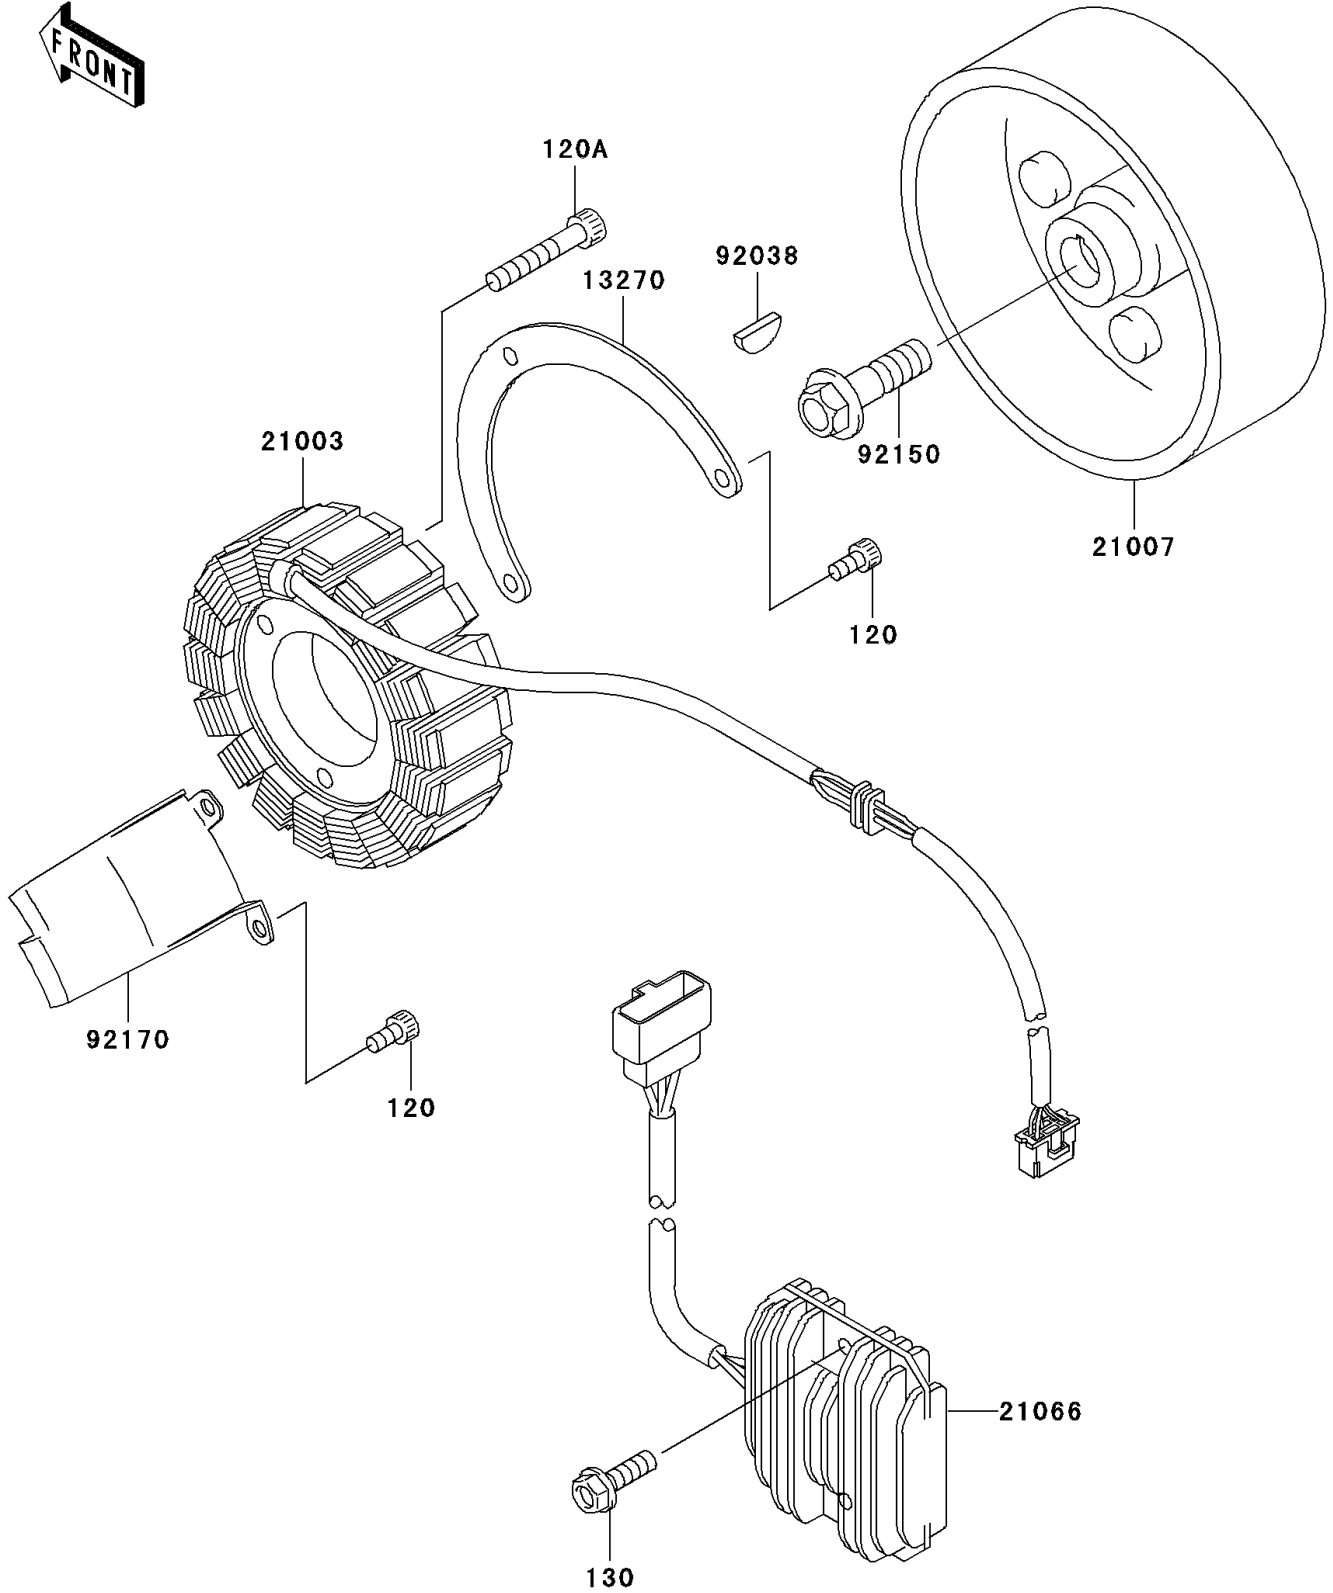

2006 Vulcan 800 Drifter PARTS DIAGRAM

Generator

E1810

2006 Vulcan 800 Drifter PARTS LIST

Generator

ITEM NAME	PART NUMBER	QUANTITY
BOLT-SOCKET,5X10 (Ref # 120)	120P0510	5
BOLT-SOCKET,6X35 (Ref # 120A)	120P0635	3
BOLT-FLANGED,6X20 (Ref # 130)	130J0620	2
PLATE (Ref # 13270)	13270-1398	1
STATOR (Ref # 21003)	21003-1383	1
ROTOR,GENERATOR (Ref # 21007)	21007-1279	1
REGULATOR-VOLTAGE (Ref # 21066)	21066-1099	1
KEY,WOODRUFF (Ref # 92038)	92038-001	1
BOLT,12X40 (Ref # 92150)	92150-1717	1
CLAMP (Ref # 92170)	92170-1559	1