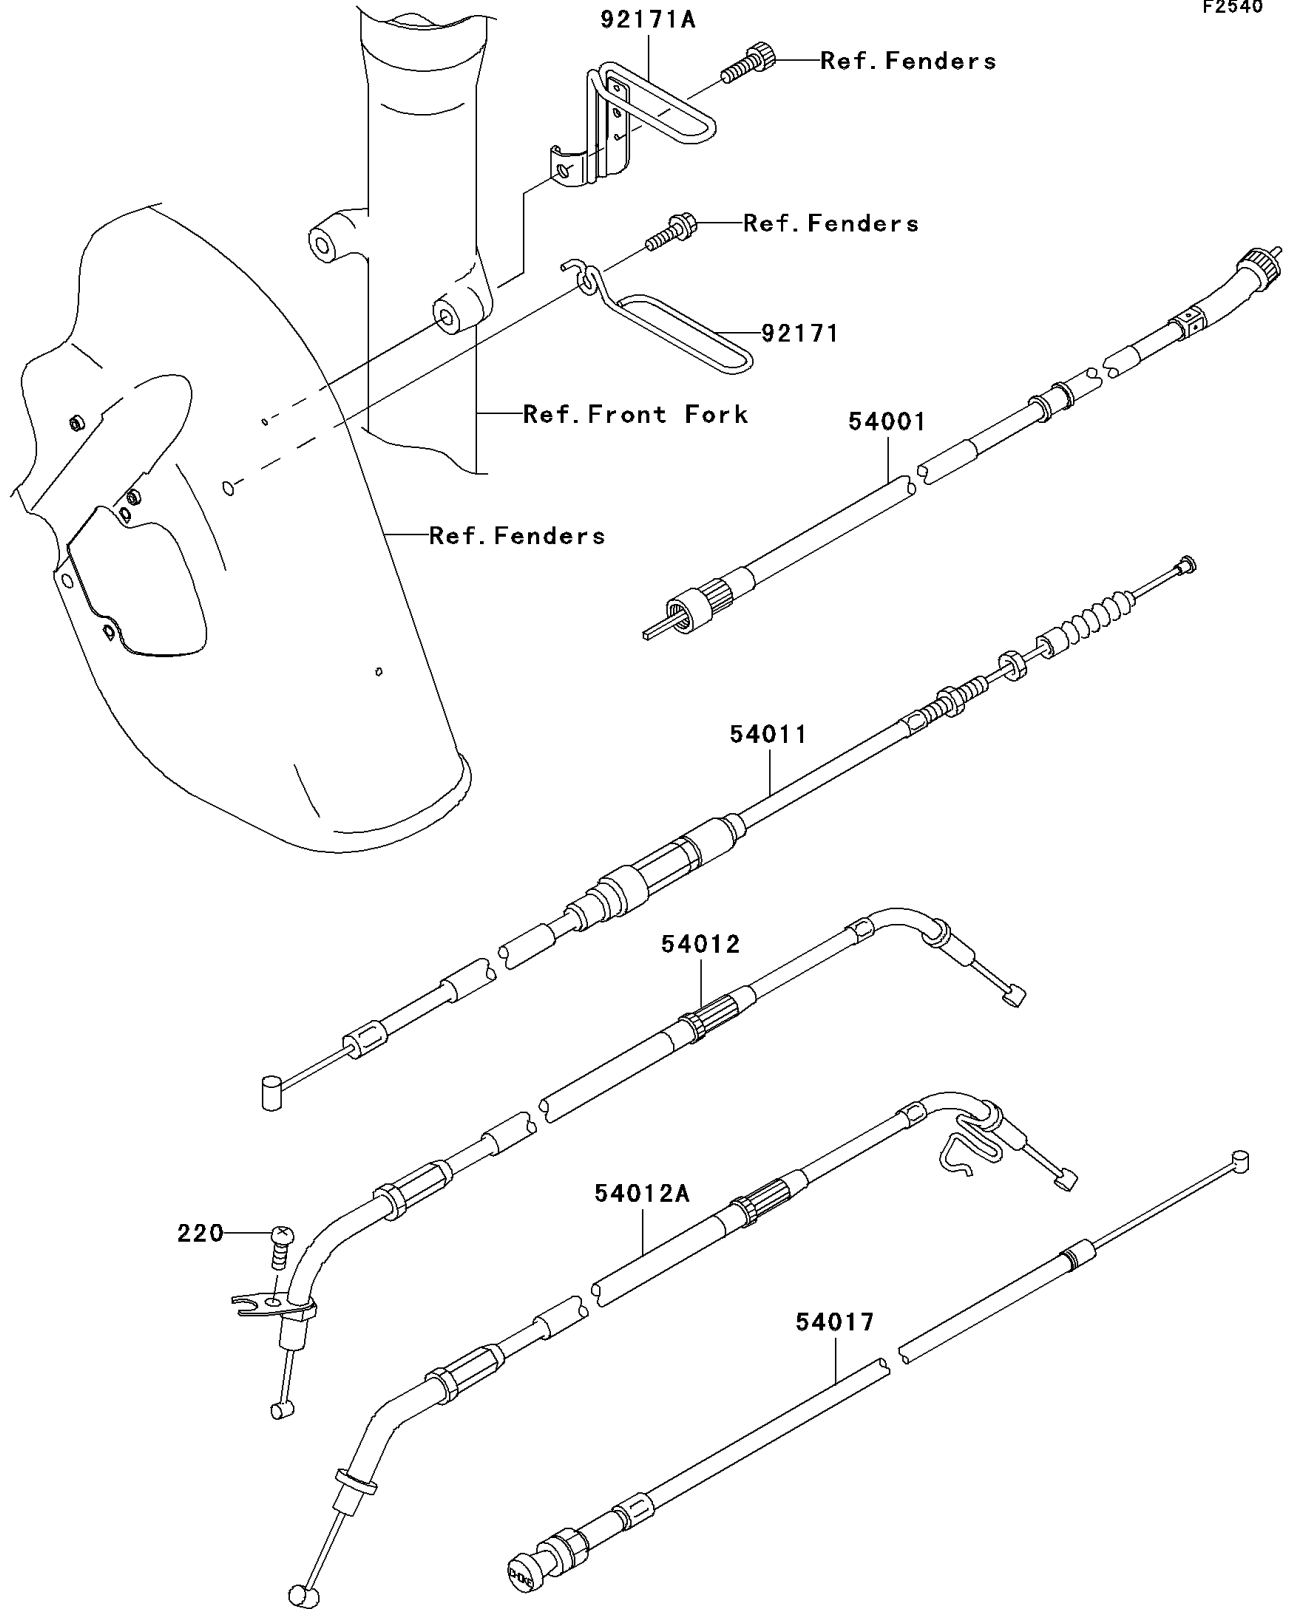

# 2006 Vulcan 800 Drifter PARTS DIAGRAM

Cables

F2540

## 2006 Vulcan 800 Drifter PARTS LIST

### Cables

ITEM NAME	PART NUMBER	QUANTITY
SCREW-PAN-CROSS,5X14 (Ref # 220)	220F0514	1
CABLE-SPEEDMETER (Ref # 54001)	54001-1238	1
CABLE-CLUTCH (Ref # 54011)	54011-1387	1
CABLE-THROTTLE,OPENING (Ref # 54012)	54012-0092	1
CABLE-THROTTLE,CLOSING (Ref # 54012A)	54012-0093	1
CABLE-STARTER (Ref # 54017)	54017-1201	1
CLAMP,CABLE (Ref # 92171)	92171-1309	1
CLAMP,METER CABLE (Ref # 92171A)	92171-1310	1