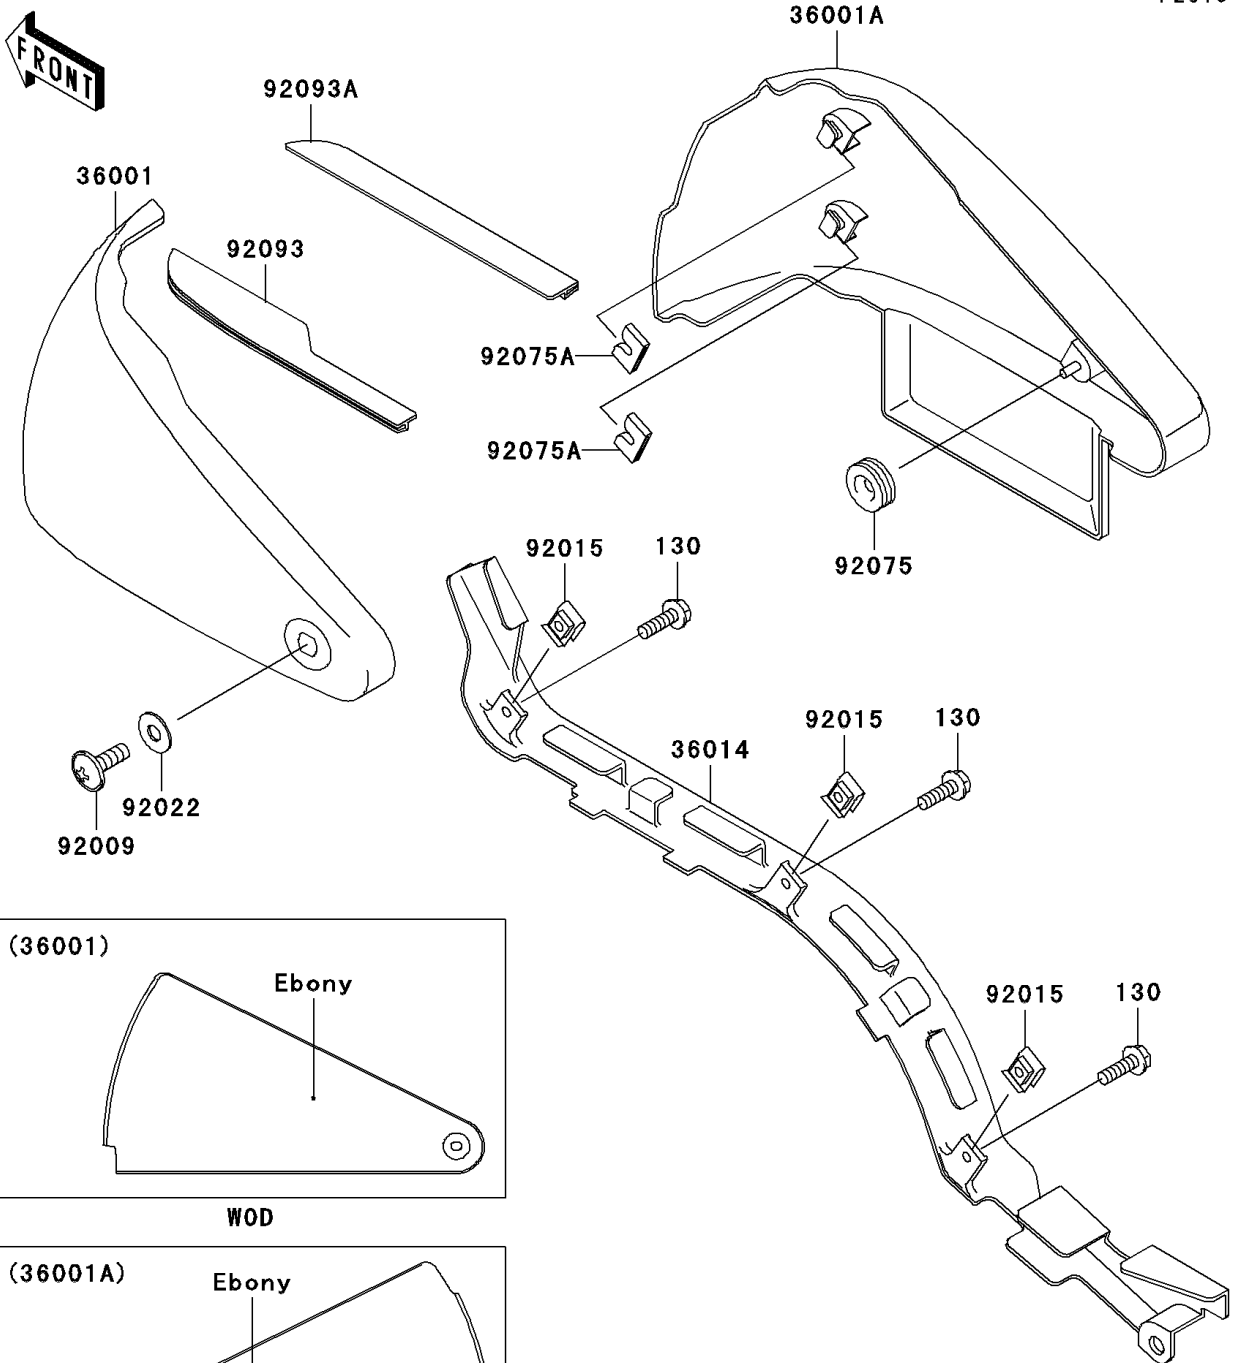

2006 Vulcan 800 Drifter PARTS DIAGRAM

Side Covers/Chain Cover

F2610

2006 Vulcan 800 Drifter PARTS LIST

Side Covers/Chain Cover

ITEM NAME	PART NUMBER	QUANTITY
BOLT-FLANGED,5X16 (Ref # 130)	130J0516	3
COVER-SIDE,LH,EBONY (Ref # 36001)	36001-1550-H8	1
COVER-SIDE,RH,EBONY (Ref # 36001A)	36001-1551-H8	1
CASE-CHAIN (Ref # 36014)	36014-1239	1
SCREW,6X18 (Ref # 92009)	92009-1663	1
NUT,5MM (Ref # 92015)	92015-1798	3
WASHER,6.5X16X1 (Ref # 92022)	92022-1143	1
DAMPER (Ref # 92075)	92075-1629	1
DAMPER (Ref # 92075A)	92075-1967	4
SEAL,SIDE COVER,LH (Ref # 92093)	92093-1405	1
SEAL,SIDE COVER,RH (Ref # 92093A)	92093-1406	1