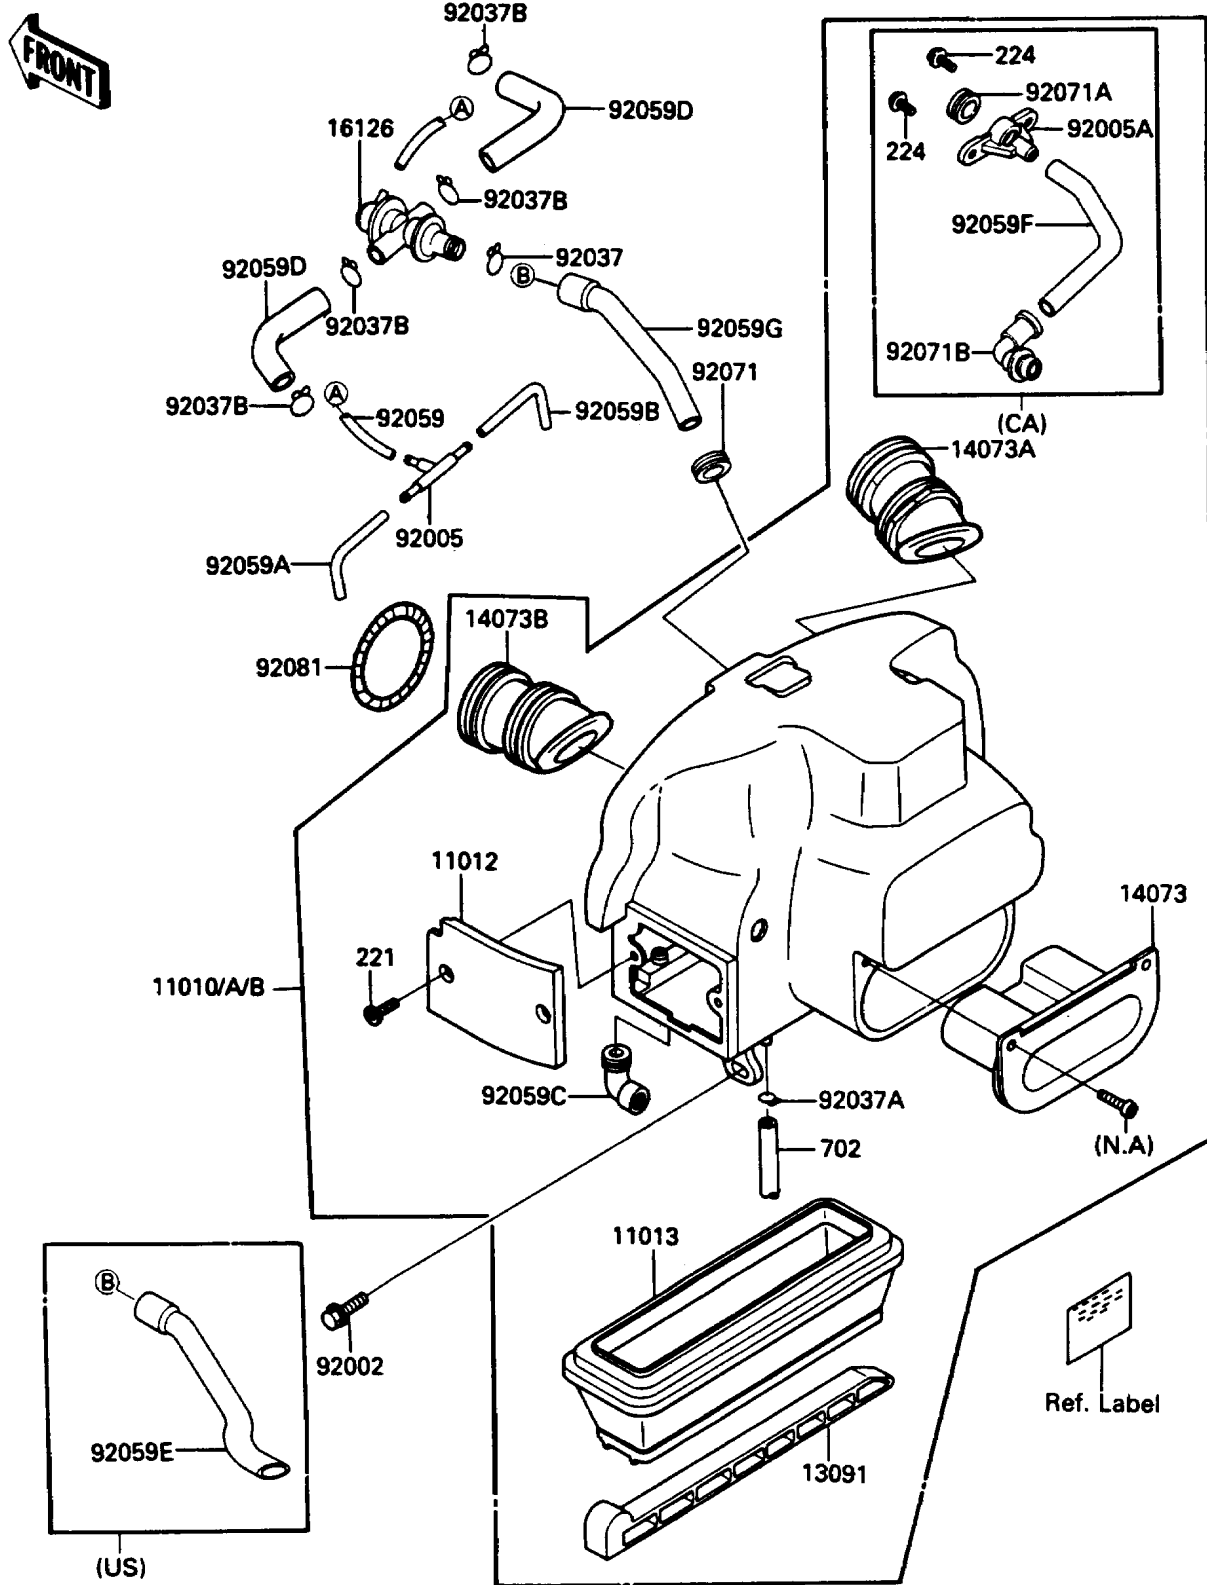

# 1986 Concours PARTS DIAGRAM

Air Cleaner

E1130-0214

## Air Cleaner

ITEM NAME	PART NUMBER	QUANTITY
FILTER-ASSY-AIR (Ref # 11010)	11010-1254	1
FILTER-ASSY-AIR (Ref # 11010A)	11010-1299	1
FILTER-ASSY-AIR (Ref # 11010B)	11010-1300	1
CAP,AIR FILTER (Ref # 11012)	11012-1373	1
ELEMENT-AIR FILTER (Ref # 11013)	11013-1112	1
HOLDER,ELEMENT (Ref # 13091)	13091-1277	1
DUCT,AIR INTAKE (Ref # 14073)	14073-1179	1
DUCT,#1,#3 (Ref # 14073A)	14073-1224	2
DUCT,#2,#4 (Ref # 14073B)	14073-1225	2
VALVE,AIR SWITCH (Ref # 16126)	16126-1144	1
BOLT,6X16 (Ref # 92002)	92001-1950	2
FITTING,TUBE,T-TYPE (Ref # 92005)	92005-1017	1
FITTING (Ref # 92005A)	92005-1139	1
CLAMP,TUBE (Ref # 92037)	92037-1076	1
CLAMP,TUBE (Ref # 92037A)	92037-1972	1
CLAMP,TUBE (Ref # 92037B)	92037-213	4
TUBE,4X9X190 (Ref # 92059)	92059-1032	1
TUBE,4X9X230 (Ref # 92059A)	92059-1068	1
TUBE,4X9X80 (Ref # 92059B)	92059-1365	1
TUBE,BREATHER (Ref # 92059C)	92059-1391	1
TUBE (Ref # 92059D)	92059-1629	2
TUBE (Ref # 92059E)	92059-1630	1
TUBE (Ref # 92059F)	92059-1640	1
TUBE (Ref # 92059G)	92059-1648	1
GROMMET,AIR FILTER (Ref # 92071)	92071-1028	1
GROMMET,AIR FILTER (Ref # 92071A)	92071-1042	1
GROMMET,AIR FILTER (Ref # 92071B)	92071-1133	1
SPRING,AIR FILTER DUCT (Ref # 92081)	92081-1422	4
SCREW-CSK-CROS (Ref # 221)	221C0616	2

## Air Cleaner

ITEM NAME	PART NUMBER	QUANTITY
SCREW-PAN-WP-CROS (Ref # 224)	224C0614	2
TUBE-RUBBER (Ref # 702)	702A07480	1