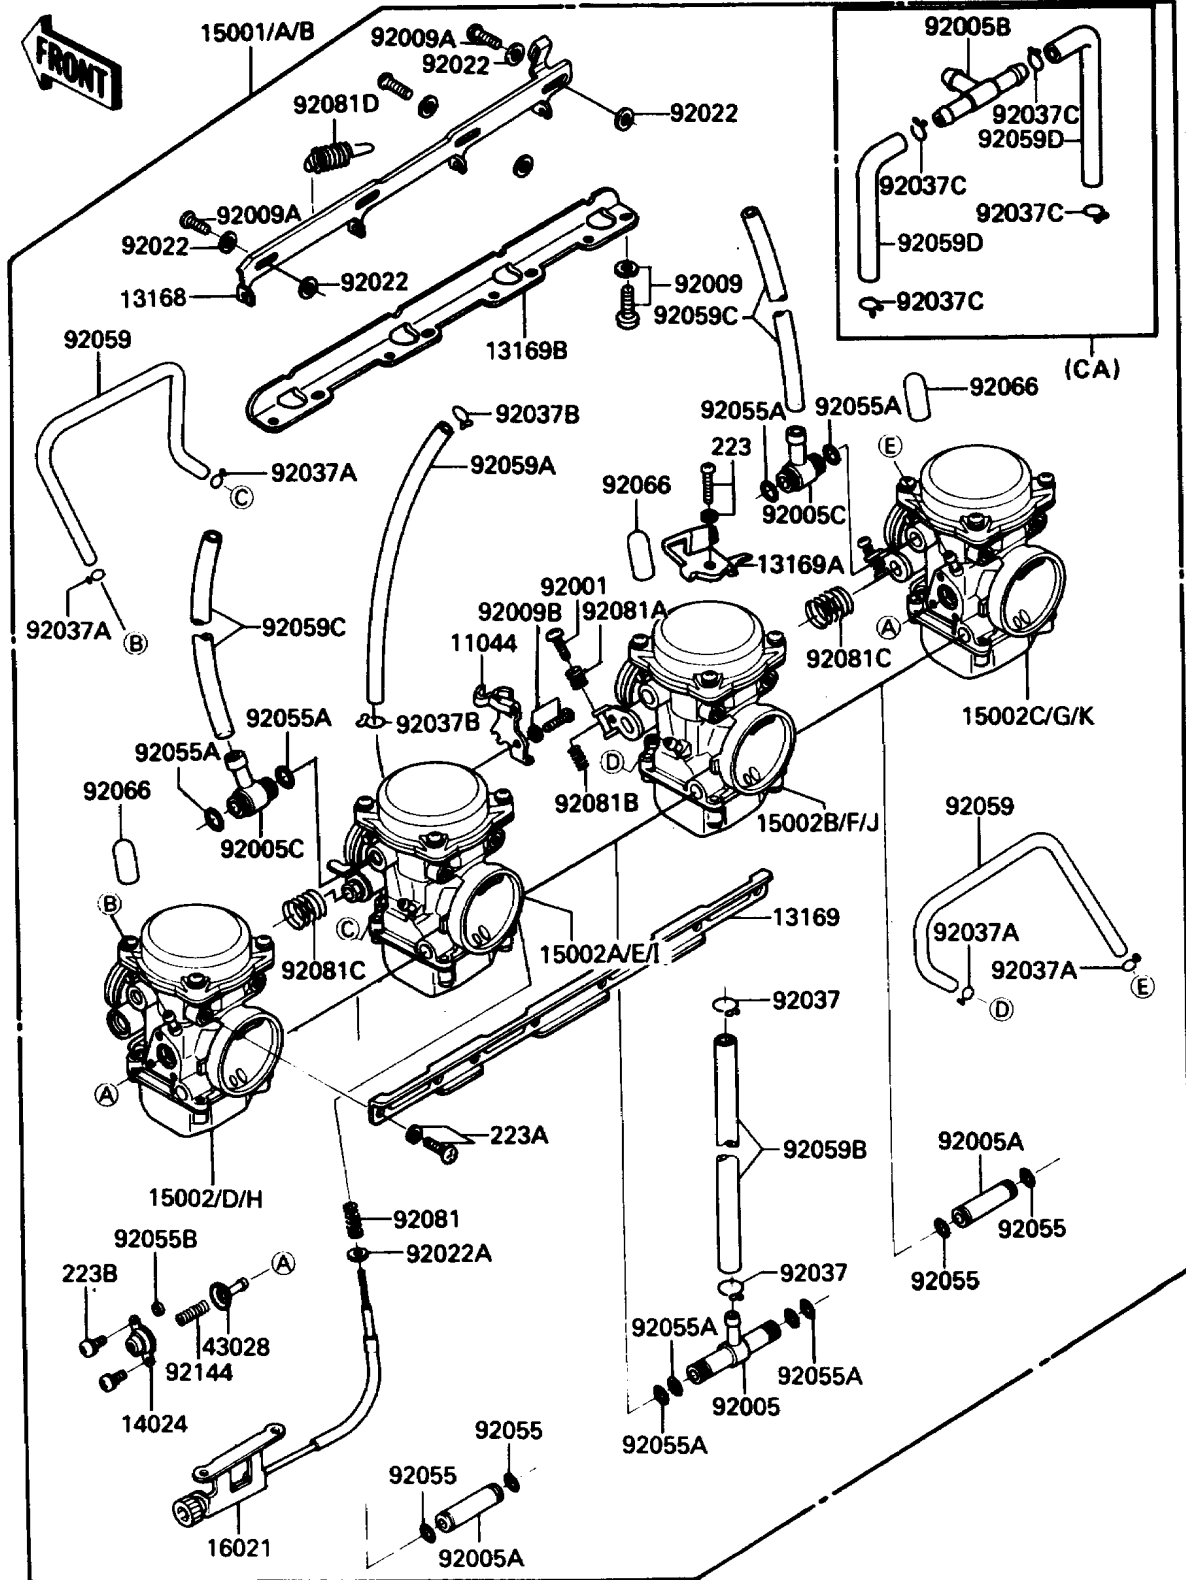

1988 Concours PARTS DIAGRAM

Carburetor

E1611-0217