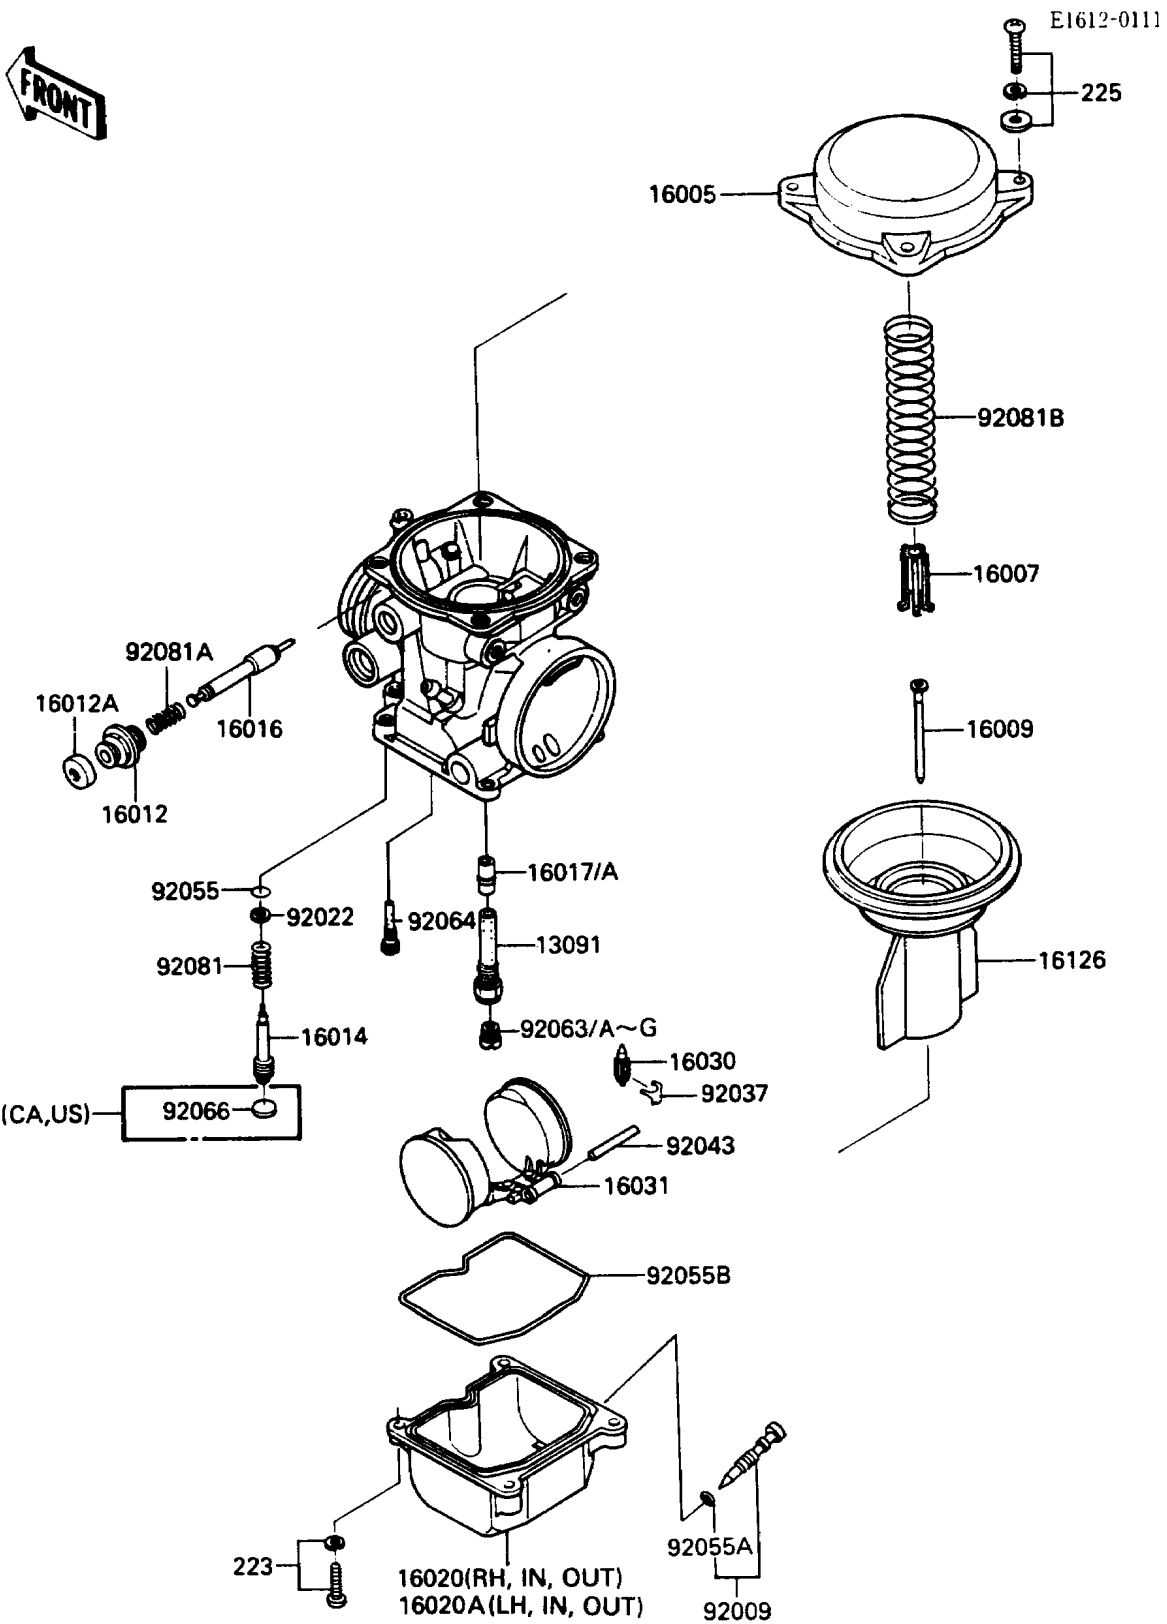

1986 Concours PARTS DIAGRAM

Carburetor Parts

1986 Concours PARTS LIST

Carburetor Parts

ITEM NAME	PART NUMBER	QUANTITY
HOLDER,NEEDLE JET (Ref # 13091)	13091-1259	4
TOP-CHAMBER,MIXING (Ref # 16005)	16005-1056	4
SEAT-SPRING,THROTTLE VALVE (Ref # 16007)	16007-1120	4
NEEDLE-JET,N52M (Ref # 16009)	16009-1326	4
CAP-STARTER PLUNGER (Ref # 16012)	16012-1051	4
CAP-STARTER PLUNGER (Ref # 16012A)	16012-1052	4
SCREW-PILOT AIR (Ref # 16014)	16014-1054	4
PLUNGER,STARTER (Ref # 16016)	16016-1061	4
JET-NEEDLE (Ref # 16017)	16017-1313	4
JET-NEEDLE (Ref # 16017A)	16017-1316	4
CHAMBER-FLOAT,RH,SIDE (Ref # 16020)	16020-1054	2
CHAMBER-FLOAT,LH,SIDE (Ref # 16020A)	16020-1055	2
VALVE-FLOAT (Ref # 16030)	16030-1007	4
FLOAT (Ref # 16031)	16031-1056	4
VALVE,VACUUM (Ref # 16126)	16126-1160	4
SCREW,DRAIN,M6X1.0 (Ref # 92009)	92009-1487	4
WASHER,PLAIN (Ref # 92022)	92022-1003	4
CLAMP,FLOAT VALVE (Ref # 92037)	16044-007	4
PIN,FLOAT (Ref # 92043)	92043-1207	4
RING-O,PILOT ADJUST (Ref # 92055)	92055-1002	4
RING-O,DRAIN SCREW (Ref # 92055A)	92055-1053	4
RING-O,FLOAT CHAMBER (Ref # 92055B)	92055-1222	4
JET-MAIN,#135 (Ref # 92063)	92063-1014	4
JET-MAIN,2ND,#125 (Ref # 92063A)	92063-1069	4
JET-MAIN,#120 (Ref # 92063B)	92063-1072	4
JET-MAIN,2ND,#122 (Ref # 92063C)	92063-1073	4
JET-MAIN,2ND,#128 (Ref # 92063D)	92063-1074	4
JET-MAIN,#130 (Ref # 92063E)	92063-1075	4
JET-MAIN,#130 (Ref # 92063F)	92063-1075	4

1986 Concours PARTS LIST

Carburetor Parts

ITEM NAME	PART NUMBER	QUANTITY
JET-MAIN,#132 (Ref # 92063G)	92063-1076	4
JET-PILOT,#35 (Ref # 92064)	92064-1101	4
PLUG,PILOT AIR SCREW,6.9X2 (Ref # 92066)	92066-1051	4
SPRING,PILOT ADJUST SCREW (Ref # 92081)	92081-1002	4
SPRING,STARTER PLUNGER (Ref # 92081A)	92081-1761	4
SPRING,VACUUM VALVE (Ref # 92081B)	92081-1925	4
SCREW-PAN-WS-CROS (Ref # 223)	223C0416	16
SCREW-PAN-WSP-CROS (Ref # 225)	225C0418	15