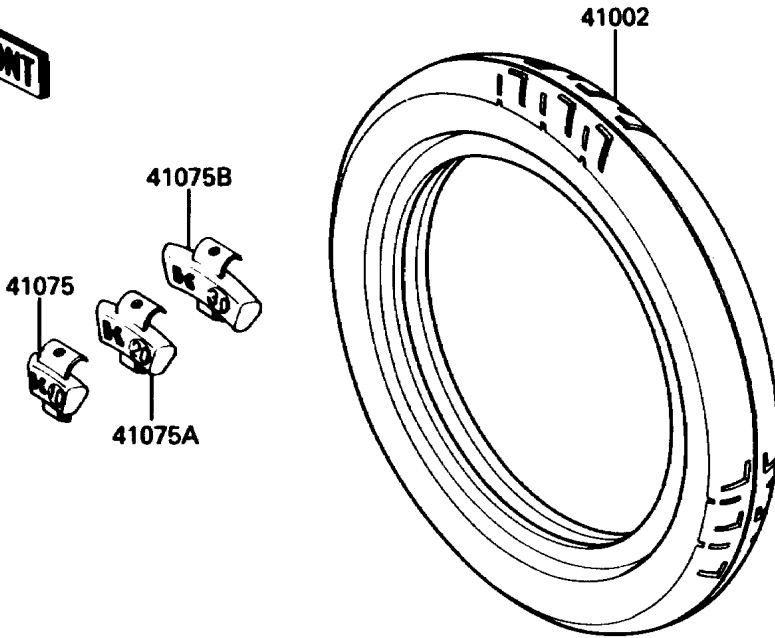

1986 Concours PARTS DIAGRAM

Tires

F2210-0140

1986 Concours PARTS LIST

Tires

ITEM NAME	PART NUMBER	QUANTITY
VALVE,TIRE (Ref # 16126)	16126-1136	1
VALVE,TIRE (Ref # 16126A)	16126-1191	1
TIRE,FR,110/80VR18,K105F(D) (Ref # 41002)	41002-1582	1
TIRE,RR,150/80VR16,K700G(D) (Ref # 41002A)	41002-1583	1
BALANCER-WHEEL,10G,SILVER (Ref # 41075)	41075-1014	AR
BALANCER-WHEEL,20G,SILVER (Ref # 41075A)	41075-1015	AR
BALANCER-WHEEL,30G,SILVER (Ref # 41075B)	41075-1016	AR