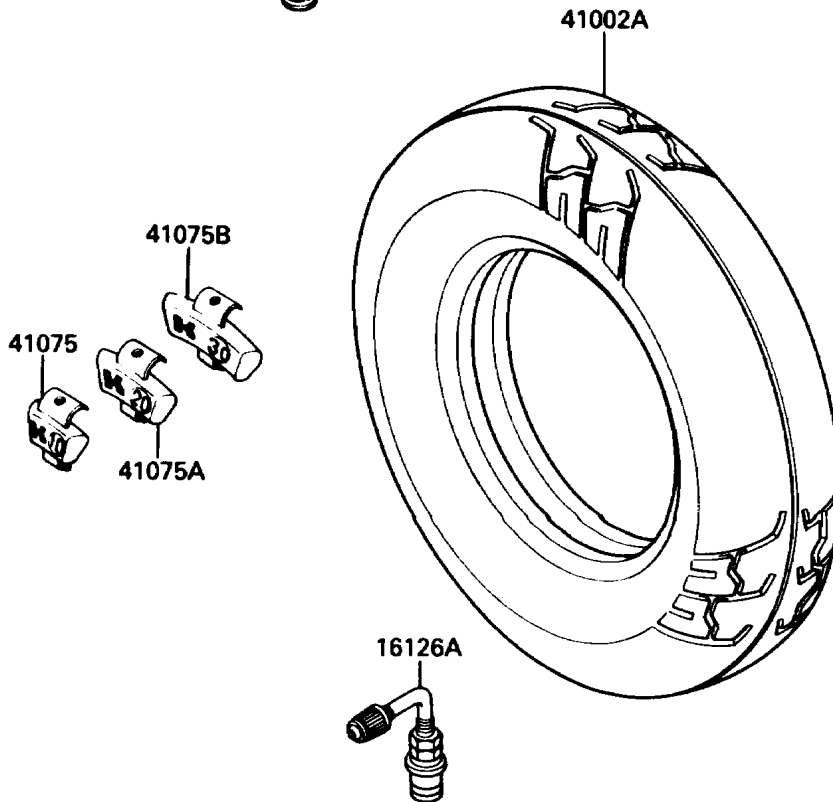

1986 Concours PARTS DIAGRAM

Tires

F2210-0140

1986 Concours PARTS LIST

Tires

ITEM NAME	PART NUMBER	QUANTITY
VALVE,TIRE (Ref # 16126)	16126-1136	1
VALVE,TIRE (Ref # 16126A)	16126-1191	1
TIRE,FR,110/80VR18,K105F(D) (Ref # 41002)	41002-1582	1
TIRE,RR,150/80VR16,K700G(D) (Ref # 41002A)	41002-1583	1
BALANCER-WHEEL,10G,SILVER (Ref # 41075)	41075-1014	AR
BALANCER-WHEEL,20G,SILVER (Ref # 41075A)	41075-1015	AR
BALANCER-WHEEL,30G,SILVER (Ref # 41075B)	41075-1016	AR