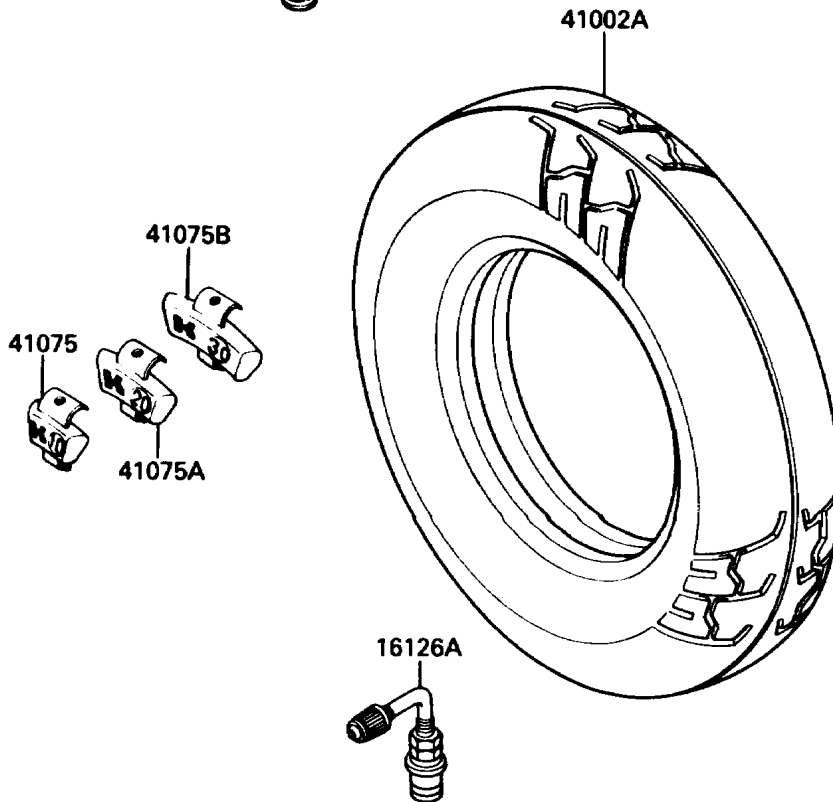

1987 Concours PARTS DIAGRAM

Tires

F2210-0140

1987 Concours PARTS LIST

Tires

ITEM NAME	PART NUMBER	QUANTITY
VALVE,TIRE (Ref # 16126)	16126-1136	1
VALVE,TIRE (Ref # 16126A)	16126-1191	1
TIRE,FR,110/80VR18,K105F(D) (Ref # 41002)	41002-1582	1
TIRE,RR,150/80VR16,K700G(D) (Ref # 41002A)	41002-1583	1
BALANCER-WHEEL,10G,SILVER (Ref # 41075)	41075-1014	AR
BALANCER-WHEEL,20G,SILVER (Ref # 41075A)	41075-1015	AR
BALANCER-WHEEL,30G,SILVER (Ref # 41075B)	41075-1016	AR