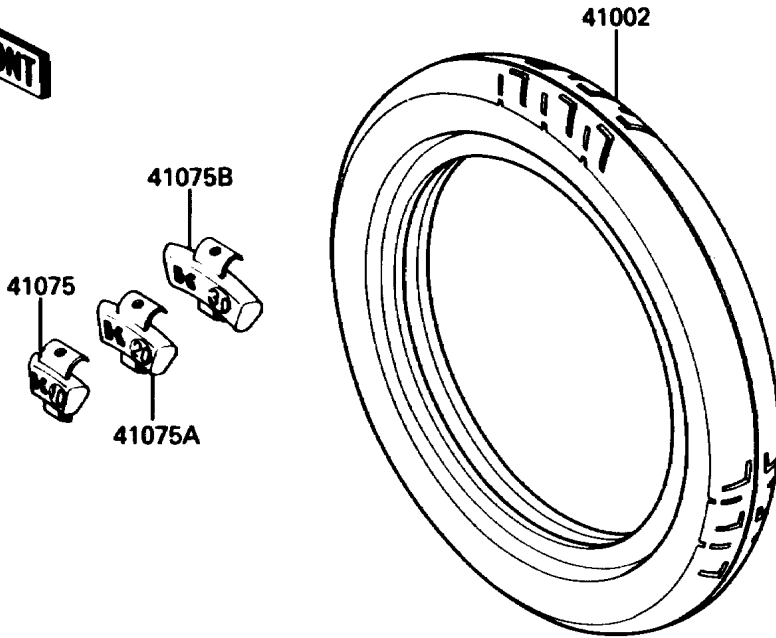

1987 Concours PARTS DIAGRAM

Tires

F2210-0140

1987 Concours PARTS LIST

Tires

ITEM NAME	PART NUMBER	QUANTITY
VALVE,TIRE (Ref # 16126)	16126-1136	1
VALVE,TIRE (Ref # 16126A)	16126-1191	1
TIRE,FR,110/80VR18,K105F(D) (Ref # 41002)	41002-1582	1
TIRE,RR,150/80VR16,K700G(D) (Ref # 41002A)	41002-1583	1
BALANCER-WHEEL,10G,SILVER (Ref # 41075)	41075-1014	AR
BALANCER-WHEEL,20G,SILVER (Ref # 41075A)	41075-1015	AR
BALANCER-WHEEL,30G,SILVER (Ref # 41075B)	41075-1016	AR