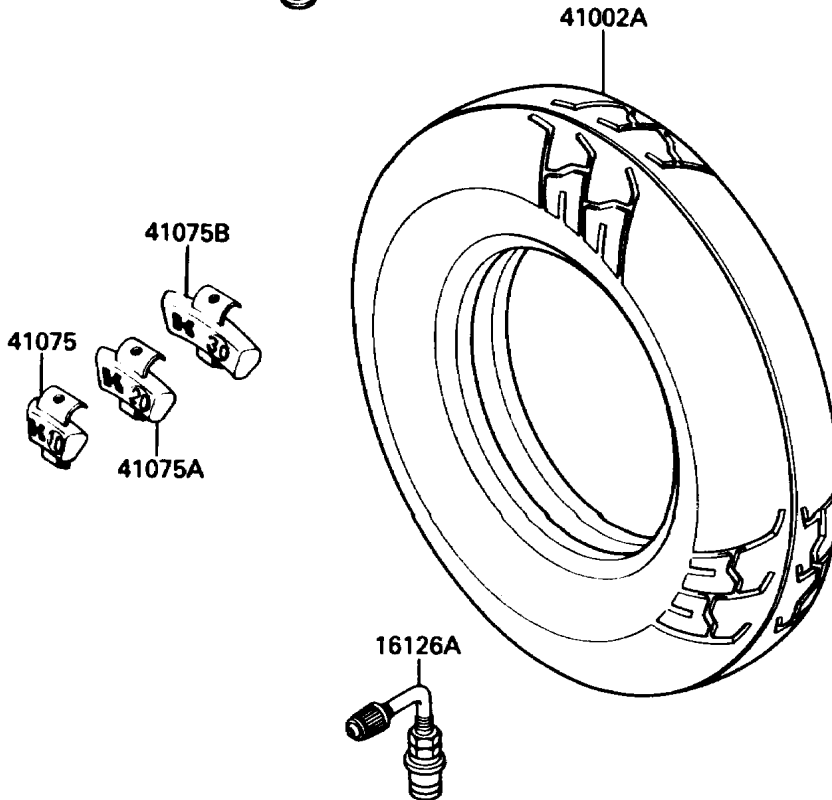

1987 Concours PARTS DIAGRAM

Tires

F2210-0140

1987 Concours PARTS LIST

Tires

ITEM NAME	PART NUMBER	QUANTITY
VALVE,TIRE (Ref # 16126)	16126-1136	1
VALVE,TIRE (Ref # 16126A)	16126-1191	1
TIRE,FR,110/80VR18,K105F(D) (Ref # 41002)	41002-1582	1
TIRE,RR,150/80VR16,K700G(D) (Ref # 41002A)	41002-1583	1
BALANCER-WHEEL,10G,SILVER (Ref # 41075)	41075-1014	AR
BALANCER-WHEEL,20G,SILVER (Ref # 41075A)	41075-1015	AR
BALANCER-WHEEL,30G,SILVER (Ref # 41075B)	41075-1016	AR