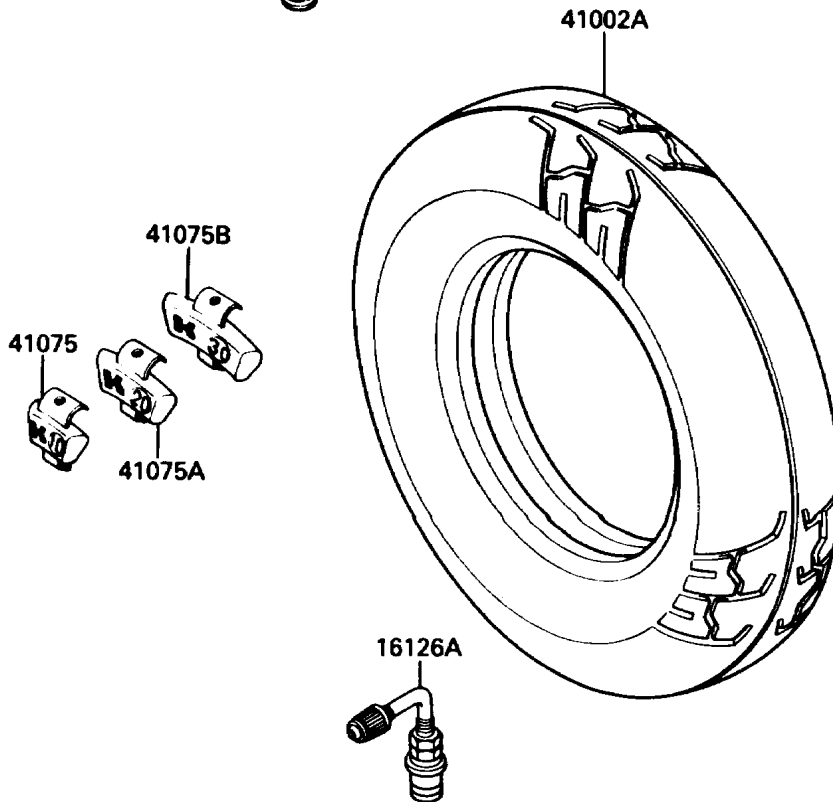

1988 Concours PARTS DIAGRAM

Tires

F2210-0140

1988 Concours PARTS LIST

Tires

ITEM NAME	PART NUMBER	QUANTITY
VALVE,TIRE (Ref # 16126)	16126-1136	1
VALVE,TIRE (Ref # 16126A)	16126-1191	1
TIRE,FR,110/80VR18,K105F(D) (Ref # 41002)	41002-1582	1
TIRE,RR,150/80VR16,K700G(D) (Ref # 41002A)	41002-1583	1
BALANCER-WHEEL,10G,SILVER (Ref # 41075)	41075-1014	AR
BALANCER-WHEEL,20G,SILVER (Ref # 41075A)	41075-1015	AR
BALANCER-WHEEL,30G,SILVER (Ref # 41075B)	41075-1016	AR