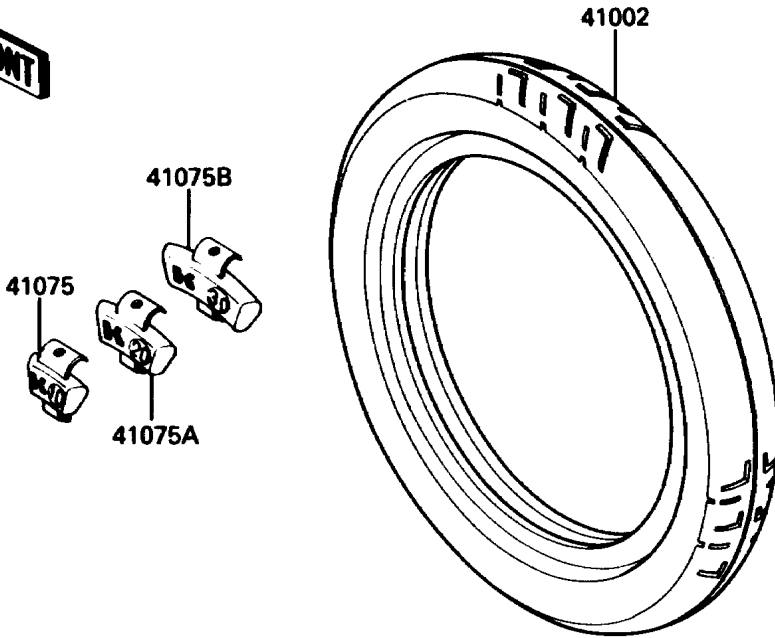

1988 Concours PARTS DIAGRAM

Tires

F2210-0140

1988 Concours PARTS LIST

Tires

ITEM NAME	PART NUMBER	QUANTITY
VALVE,TIRE (Ref # 16126)	16126-1136	1
VALVE,TIRE (Ref # 16126A)	16126-1191	1
TIRE,FR,110/80VR18,K105F(D) (Ref # 41002)	41002-1582	1
TIRE,RR,150/80VR16,K700G(D) (Ref # 41002A)	41002-1583	1
BALANCER-WHEEL,10G,SILVER (Ref # 41075)	41075-1014	AR
BALANCER-WHEEL,20G,SILVER (Ref # 41075A)	41075-1015	AR
BALANCER-WHEEL,30G,SILVER (Ref # 41075B)	41075-1016	AR