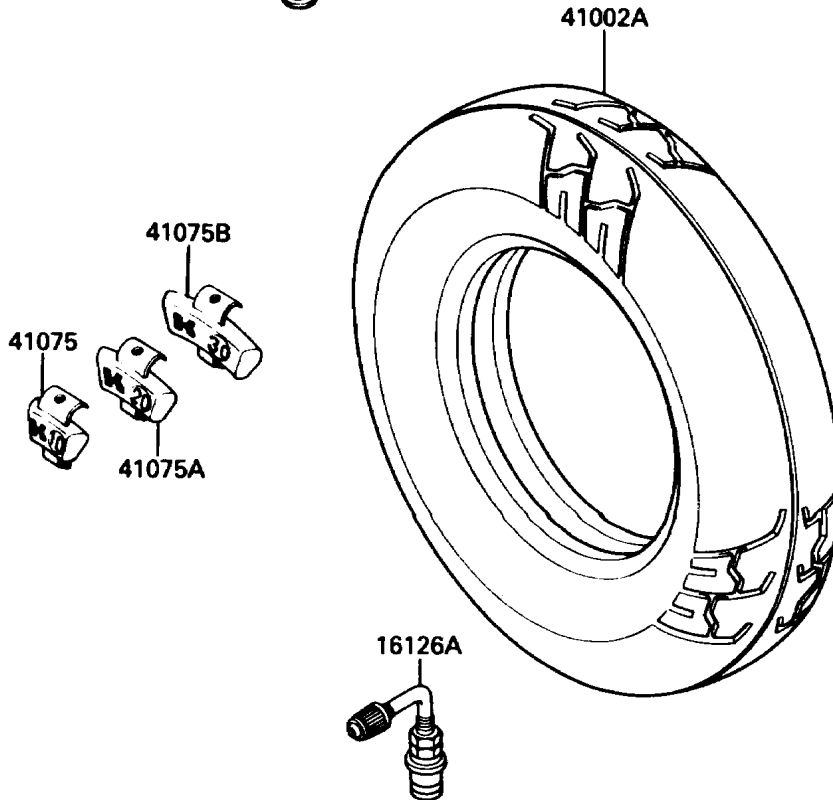

# 1988 Concours PARTS DIAGRAM

Tires

F2210-0140

# 1988 Concours PARTS LIST

## Tires

ITEM NAME	PART NUMBER	QUANTITY
VALVE,TIRE (Ref # 16126)	16126-1136	1
VALVE,TIRE (Ref # 16126A)	16126-1191	1
TIRE,FR,110/80VR18,K105F(D) (Ref # 41002)	41002-1582	1
TIRE,RR,150/80VR16,K700G(D) (Ref # 41002A)	41002-1583	1
BALANCER-WHEEL,10G,SILVER (Ref # 41075)	41075-1014	AR
BALANCER-WHEEL,20G,SILVER (Ref # 41075A)	41075-1015	AR
BALANCER-WHEEL,30G,SILVER (Ref # 41075B)	41075-1016	AR