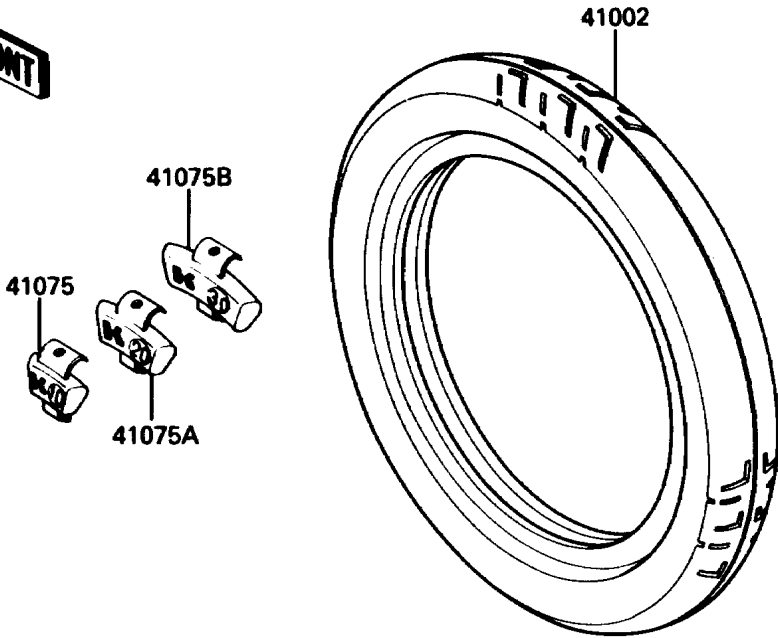

# 1988 Concours PARTS DIAGRAM

Tires

F2210-0140

# 1988 Concours PARTS LIST

## Tires

ITEM NAME	PART NUMBER	QUANTITY
VALVE,TIRE (Ref # 16126)	16126-1136	1
VALVE,TIRE (Ref # 16126A)	16126-1191	1
TIRE,FR,110/80VR18,K105F(D) (Ref # 41002)	41002-1582	1
TIRE,RR,150/80VR16,K700G(D) (Ref # 41002A)	41002-1583	1
BALANCER-WHEEL,10G,SILVER (Ref # 41075)	41075-1014	AR
BALANCER-WHEEL,20G,SILVER (Ref # 41075A)	41075-1015	AR
BALANCER-WHEEL,30G,SILVER (Ref # 41075B)	41075-1016	AR