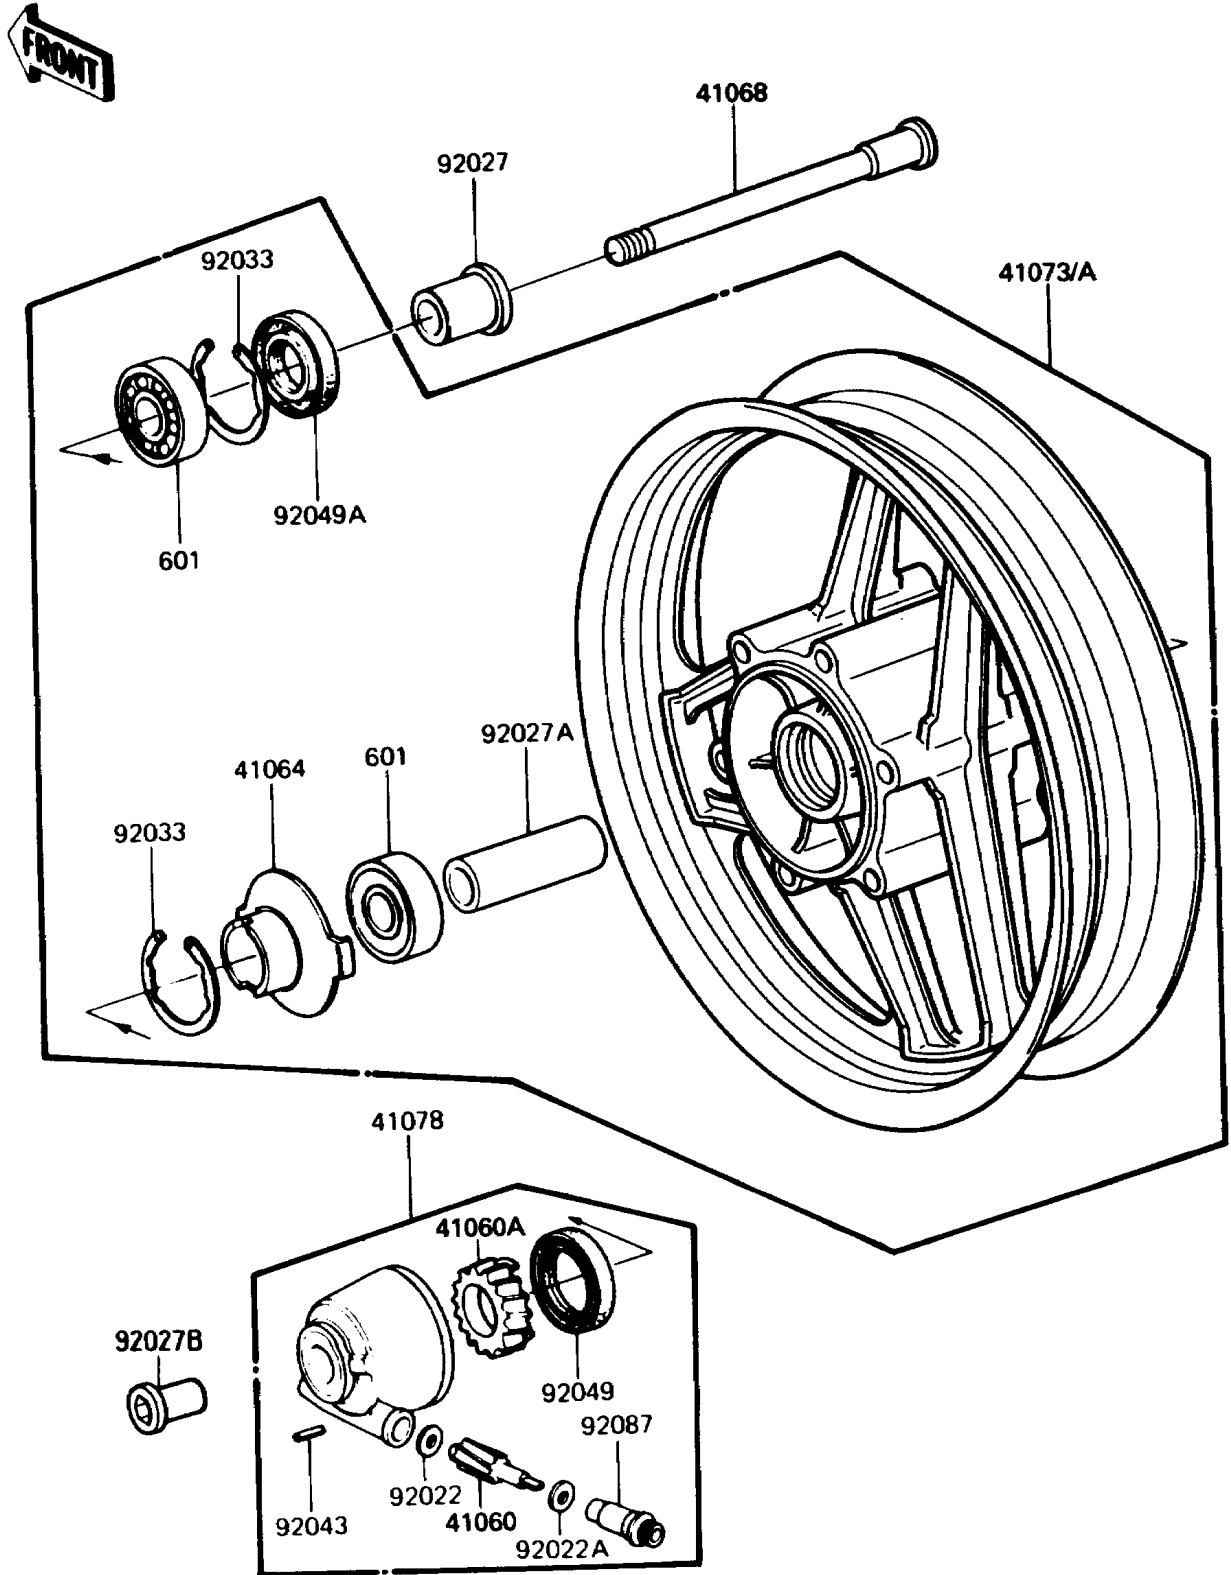

# 1986 Concours PARTS DIAGRAM

Front Wheel

F2230-0142

## Front Wheel

ITEM NAME	PART NUMBER	QUANTITY
GEAR-METER SCREW,9T (Ref # 41060)	41060-1016	1
GEAR-METER SCREW,25T (Ref # 41060A)	41060-1041	1
RECEIVER-SPEEDOMETER (Ref # 41064)	41064-1006	1
AXLE,FR (Ref # 41068)	41068-1164	1
WHEEL-ASSY,FR,SILVER NO.1 (Ref # 41073A)	41073-1334-V5	1
CASE-ASSY-METER GEAR (Ref # 41078)	41078-1061	1
WASHER,5.1X9X0.4 (Ref # 92022)	41063-001	1
WASHER,5.1X10X1 (Ref # 92022A)	92022-1062	1
COLLAR,L=30 (Ref # 92027)	92027-1225	1
COLLAR,L=71 (Ref # 92027A)	92027-1725	1
COLLAR,FR AXLE,L=36.5 (Ref # 92027B)	92027-1726	1
RING-SNAP,42MM (Ref # 92033)	92033-1041	2
PIN,SPRING (Ref # 92043)	41082-001	1
SEAL-OIL,BJN30427-C3 (Ref # 92049)	92049-1057	1
SEAL-OIL,BJN22425 (Ref # 92049A)	92049-1058	1
BUSHING-METER GEAR (Ref # 92087)	92087-1002	1
BEARING-BALL (Ref # 601)	601B6302U	2