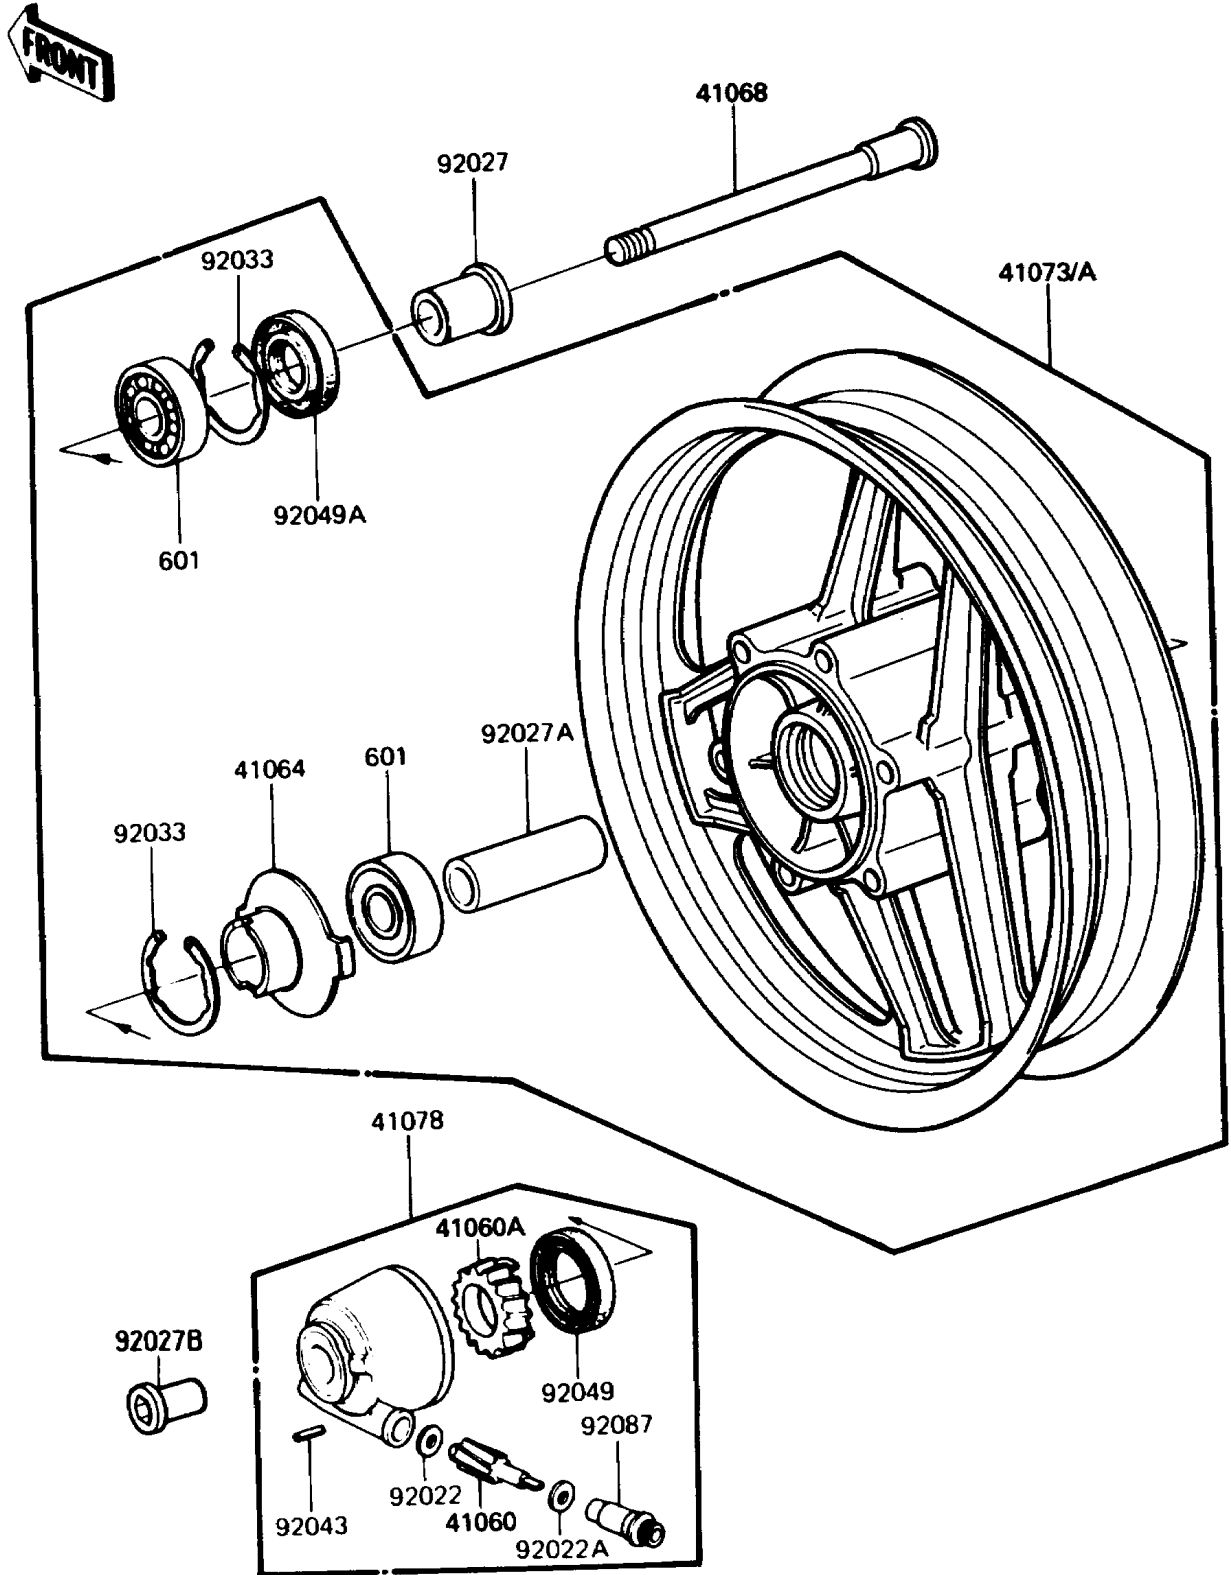

1987 Concours PARTS DIAGRAM

Front Wheel

F2230-0142

1987 Concours PARTS LIST

Front Wheel

ITEM NAME	PART NUMBER	QUANTITY
GEAR-METER SCREW,9T (Ref # 41060)	41060-1016	1
GEAR-METER SCREW,25T (Ref # 41060A)	41060-1041	1
RECEIVER-SPEEDOMETER (Ref # 41064)	41064-1006	1
AXLE,FR (Ref # 41068)	41068-1164	1
WHEEL-ASSY,FR,SILVER NO.1 (Ref # 41073A)	41073-1334-V5	1
CASE-ASSY-METER GEAR (Ref # 41078)	41078-1061	1
WASHER,5.1X9X0.4 (Ref # 92022)	41063-001	1
WASHER,5.1X10X1 (Ref # 92022A)	92022-1062	1
COLLAR,L=30 (Ref # 92027)	92027-1225	1
COLLAR,L=71 (Ref # 92027A)	92027-1725	1
COLLAR,FR AXLE,L=36.5 (Ref # 92027B)	92027-1726	1
RING-SNAP,42MM (Ref # 92033)	92033-1041	2
PIN,SPRING (Ref # 92043)	41082-001	1
SEAL-OIL,BJN30427-C3 (Ref # 92049)	92049-1057	1
SEAL-OIL,BJN22425 (Ref # 92049A)	92049-1058	1
BUSHING-METER GEAR (Ref # 92087)	92087-1002	1
BEARING-BALL (Ref # 601)	601B6302U	2