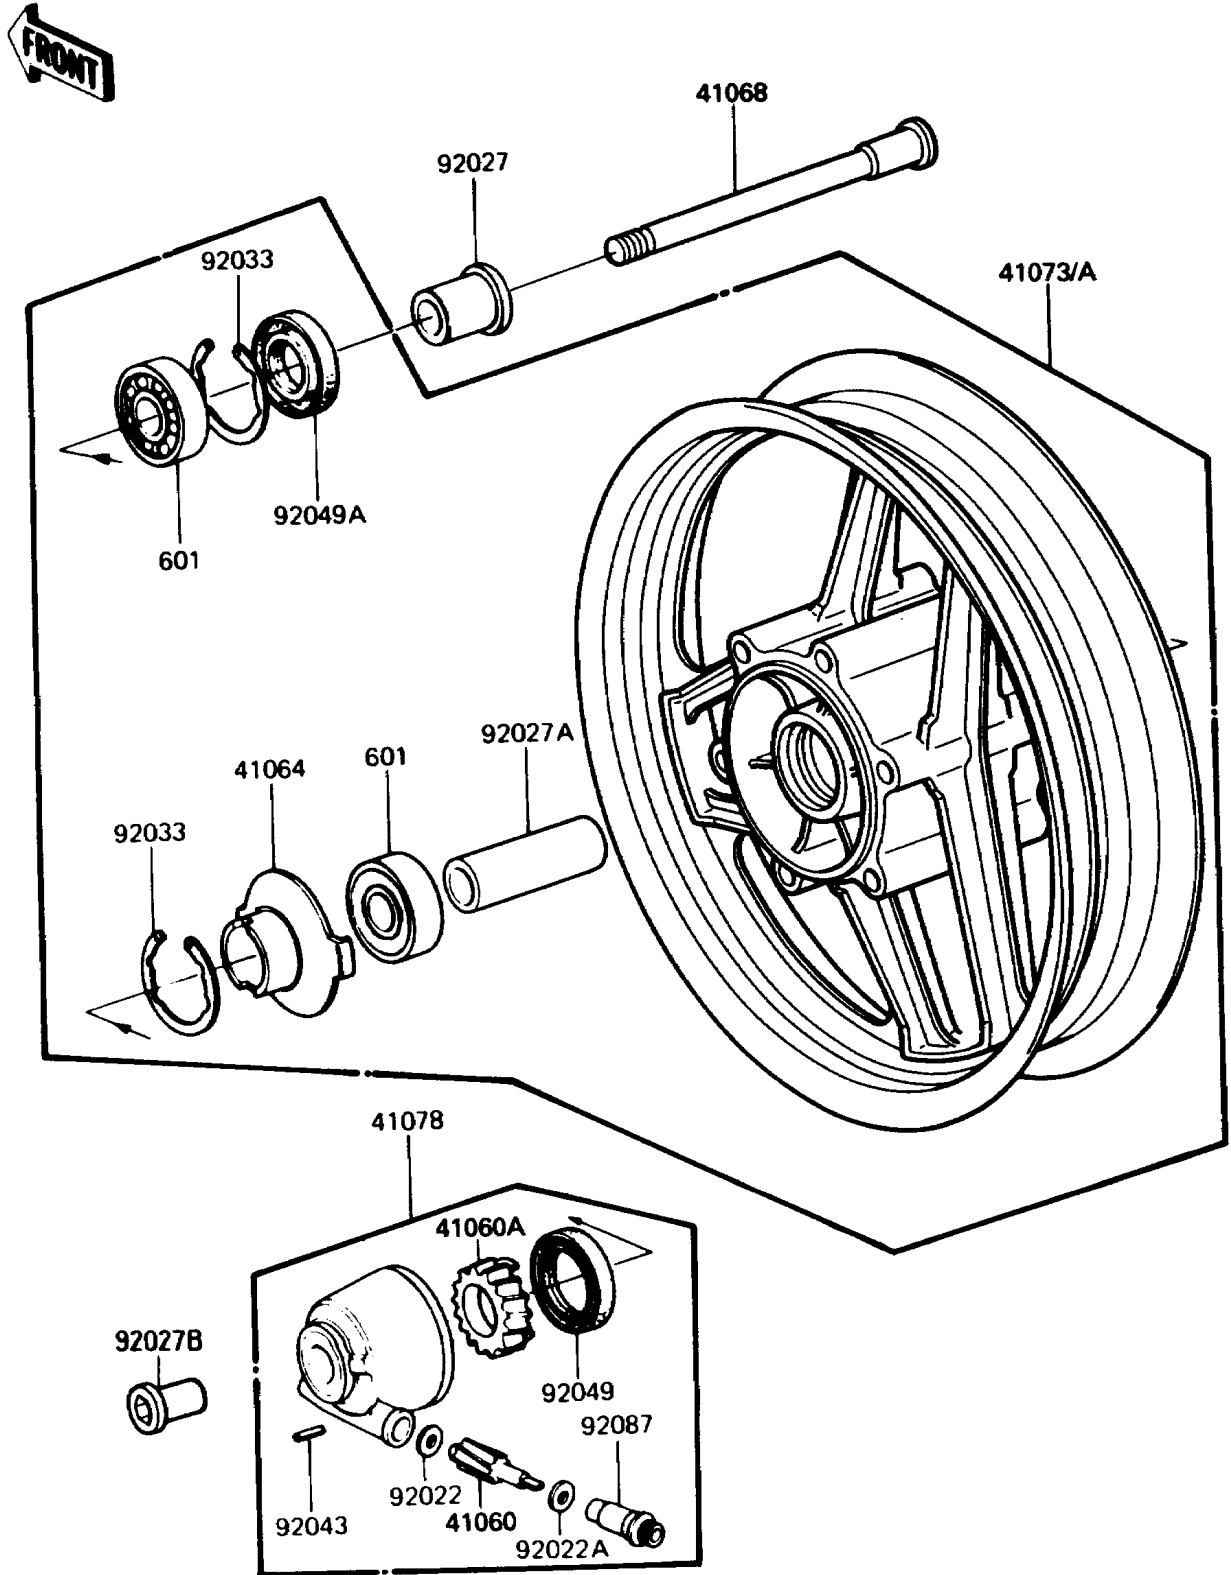

1988 Concours PARTS DIAGRAM

Front Wheel

F2230-0142

1988 Concours PARTS LIST

Front Wheel

ITEM NAME	PART NUMBER	QUANTITY
GEAR-METER SCREW,9T (Ref # 41060)	41060-1016	1
GEAR-METER SCREW,25T (Ref # 41060A)	41060-1041	1
RECEIVER-SPEEDOMETER (Ref # 41064)	41064-1006	1
AXLE,FR (Ref # 41068)	41068-1164	1
WHEEL-ASSY,FR,SILVER NO.1 (Ref # 41073)	41073-1334-CX	1
CASE-ASSY-METER GEAR (Ref # 41078)	41078-1061	1
WASHER,5.1X9X0.4 (Ref # 92022)	41063-001	1
WASHER,5.1X10X1 (Ref # 92022A)	92022-1062	1
COLLAR,L=30 (Ref # 92027)	92027-1225	1
COLLAR,L=71 (Ref # 92027A)	92027-1725	1
COLLAR,FR AXLE,L=36.5 (Ref # 92027B)	92027-1726	1
RING-SNAP,42MM (Ref # 92033)	92033-1041	2
PIN,SPRING (Ref # 92043)	41082-001	1
SEAL-OIL,BJN30427-C3 (Ref # 92049)	92049-1057	1
SEAL-OIL,BJN22425 (Ref # 92049A)	92049-1058	1
BUSHING-METER GEAR (Ref # 92087)	92087-1002	1
BEARING-BALL (Ref # 601)	601B6302U	2