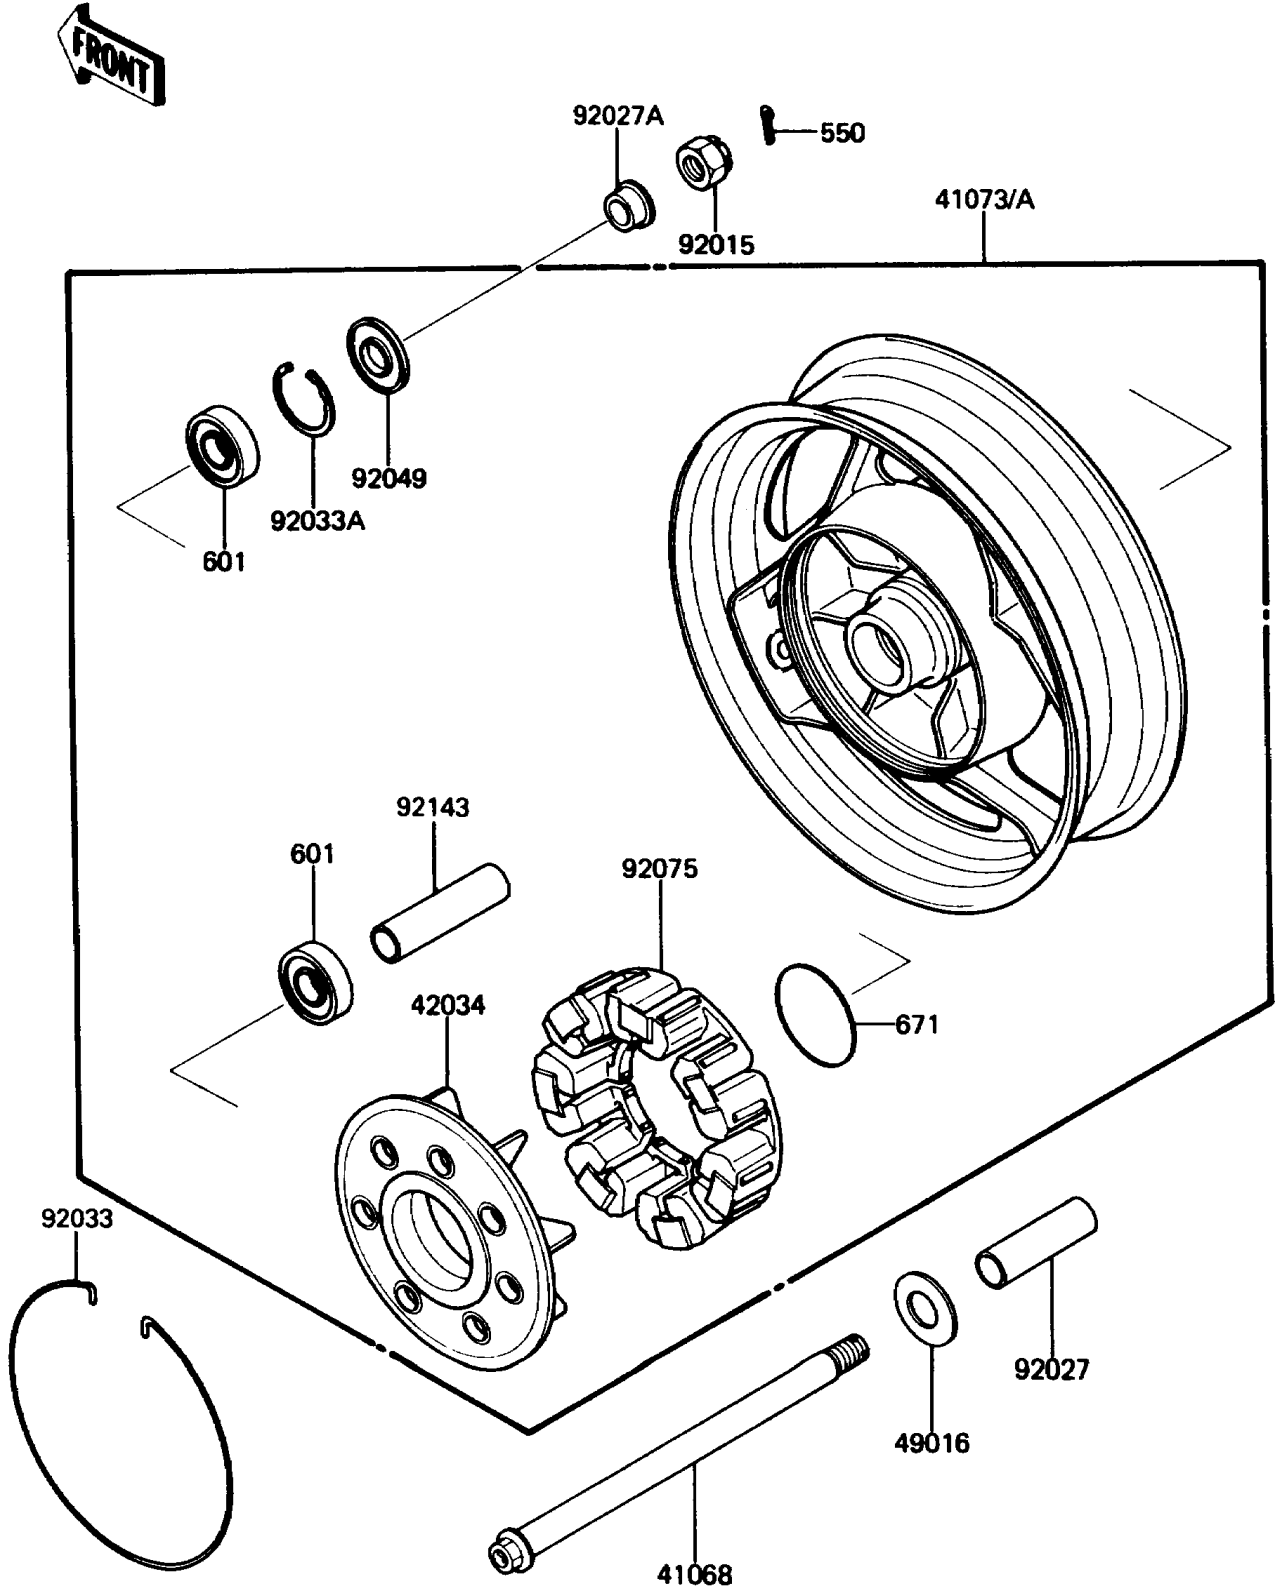

1986 Concours PARTS DIAGRAM

Rear Wheel/Chain

F2240-0192

1986 Concours PARTS LIST

Rear Wheel/Chain

ITEM NAME	PART NUMBER	QUANTITY
AXLE,RR (Ref # 41068)	41068-1197	1
WHEEL-ASSY,RR,SILVER NO.1 (Ref # 41073A)	41073-1335-V5	1
COUPLING,RR HUB (Ref # 42034)	42034-1011	1
COVER-SEAL (Ref # 49016)	49016-1019	1
NUT,CASTLE,18MM (Ref # 92015)	42045-018	1
COLLAR,20.2X28X89 (Ref # 92027)	92027-1553	1
COLLAR,RR AXLE,L=20 (Ref # 92027A)	92027-1792	1
RING-SNAP (Ref # 92033)	92033-1019	1
RING-SNAP,52MM (Ref # 92033A)	92033-1043	1
SEAL-OIL,28X52X5 (Ref # 92049)	92049-1061	1
DAMPER,SHOCK,RR HUB (Ref # 92075)	92075-1121	1
COLLAR,20.2X28X105.5 (Ref # 92143)	92143-1048	1
PIN-COTTER,4.0X35 (Ref # 550)	550D4035	1
BEARING-BALL,#6304ZZC3 (Ref # 601)	601B6304ZZ	2
O RING,80MM (Ref # 671)	671B2580	1