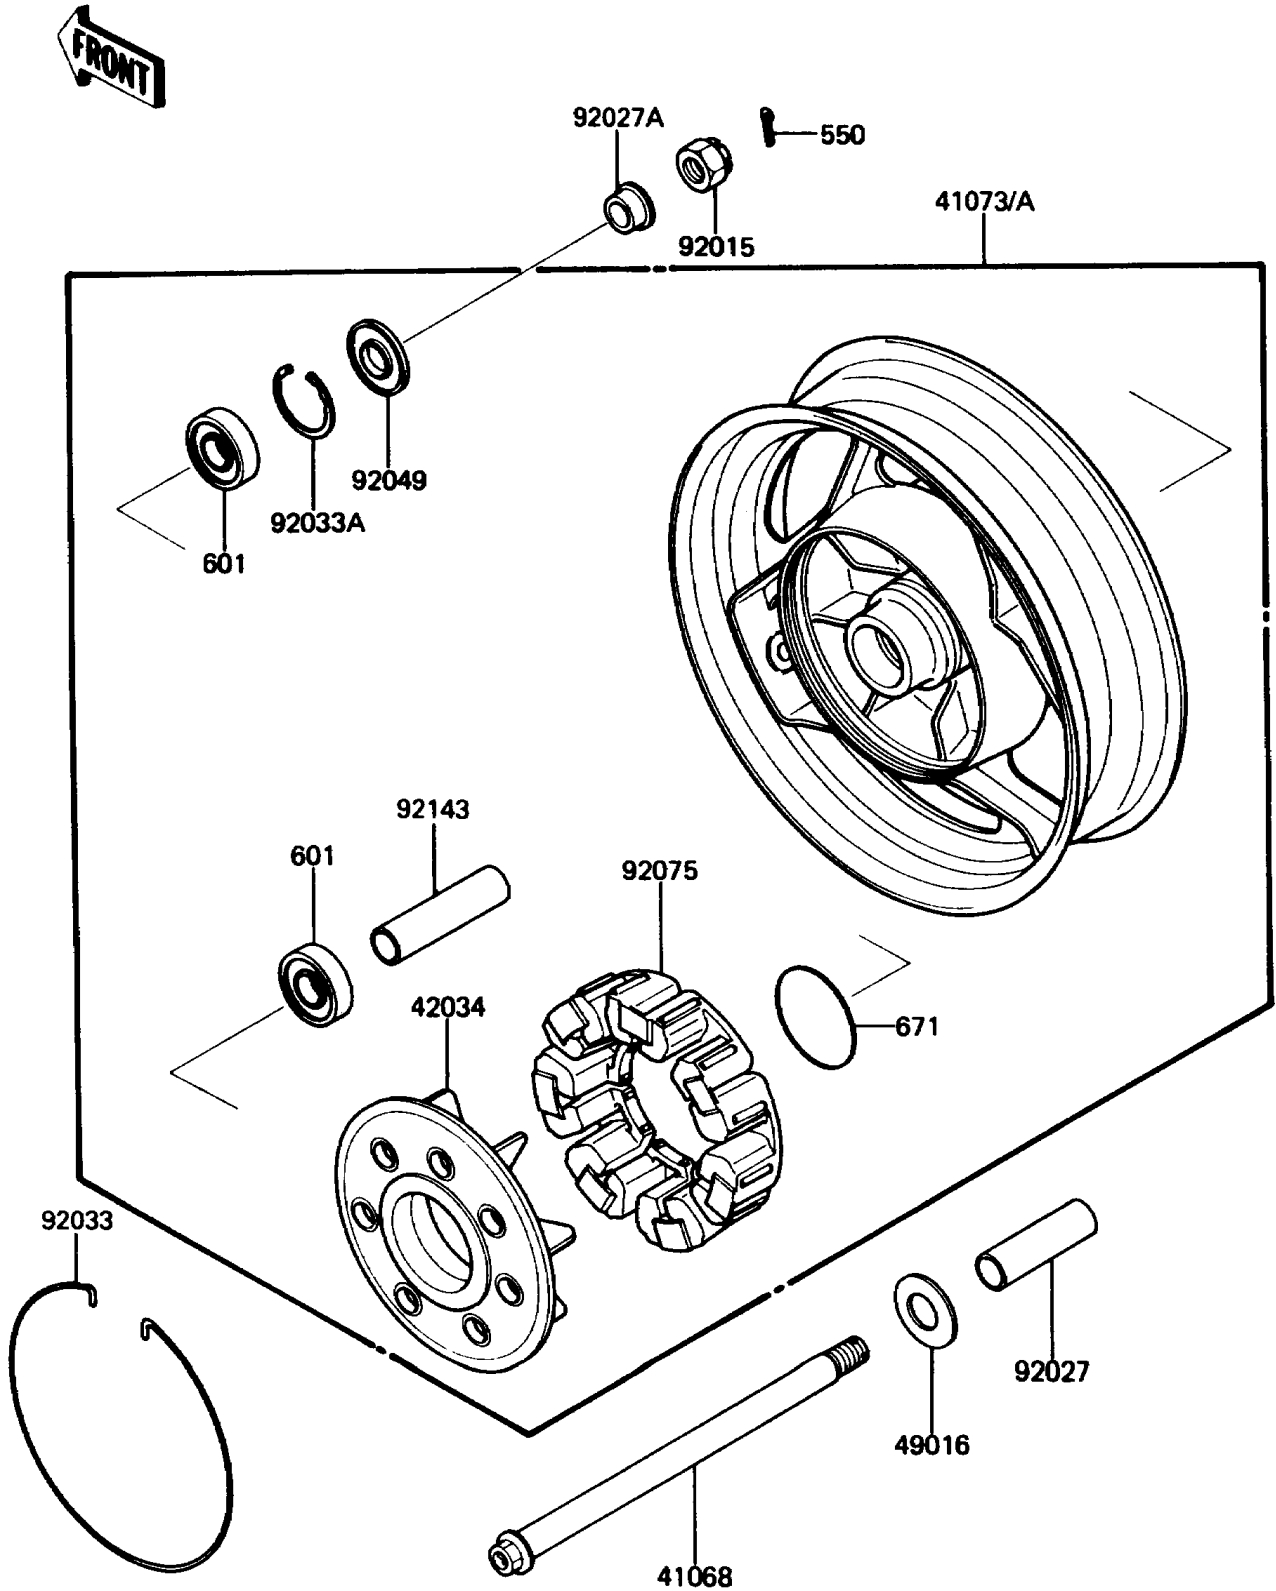

1987 Concours PARTS DIAGRAM

Rear Wheel/Chain

F2240-0192

1987 Concours PARTS LIST

Rear Wheel/Chain

ITEM NAME	PART NUMBER	QUANTITY
AXLE,RR (Ref # 41068)	41068-1197	1
WHEEL-ASSY,RR,SILVER NO.1 (Ref # 41073A)	41073-1335-V5	1
COUPLING,RR HUB (Ref # 42034)	42034-1011	1
COVER-SEAL (Ref # 49016)	49016-1019	1
NUT,CASTLE,18MM (Ref # 92015)	42045-018	1
COLLAR,20.2X28X89 (Ref # 92027)	92027-1553	1
COLLAR,RR AXLE,L=20 (Ref # 92027A)	92027-1792	1
RING-SNAP (Ref # 92033)	92033-1019	1
RING-SNAP,52MM (Ref # 92033A)	92033-1043	1
SEAL-OIL,28X52X5 (Ref # 92049)	92049-1061	1
DAMPER,SHOCK,RR HUB (Ref # 92075)	92075-1121	1
COLLAR,20.2X28X105.5 (Ref # 92143)	92143-1048	1
PIN-COTTER,4.0X35 (Ref # 550)	550D4035	1
BEARING-BALL,#6304ZZC3 (Ref # 601)	601B6304ZZ	2
O RING,80MM (Ref # 671)	671B2580	1