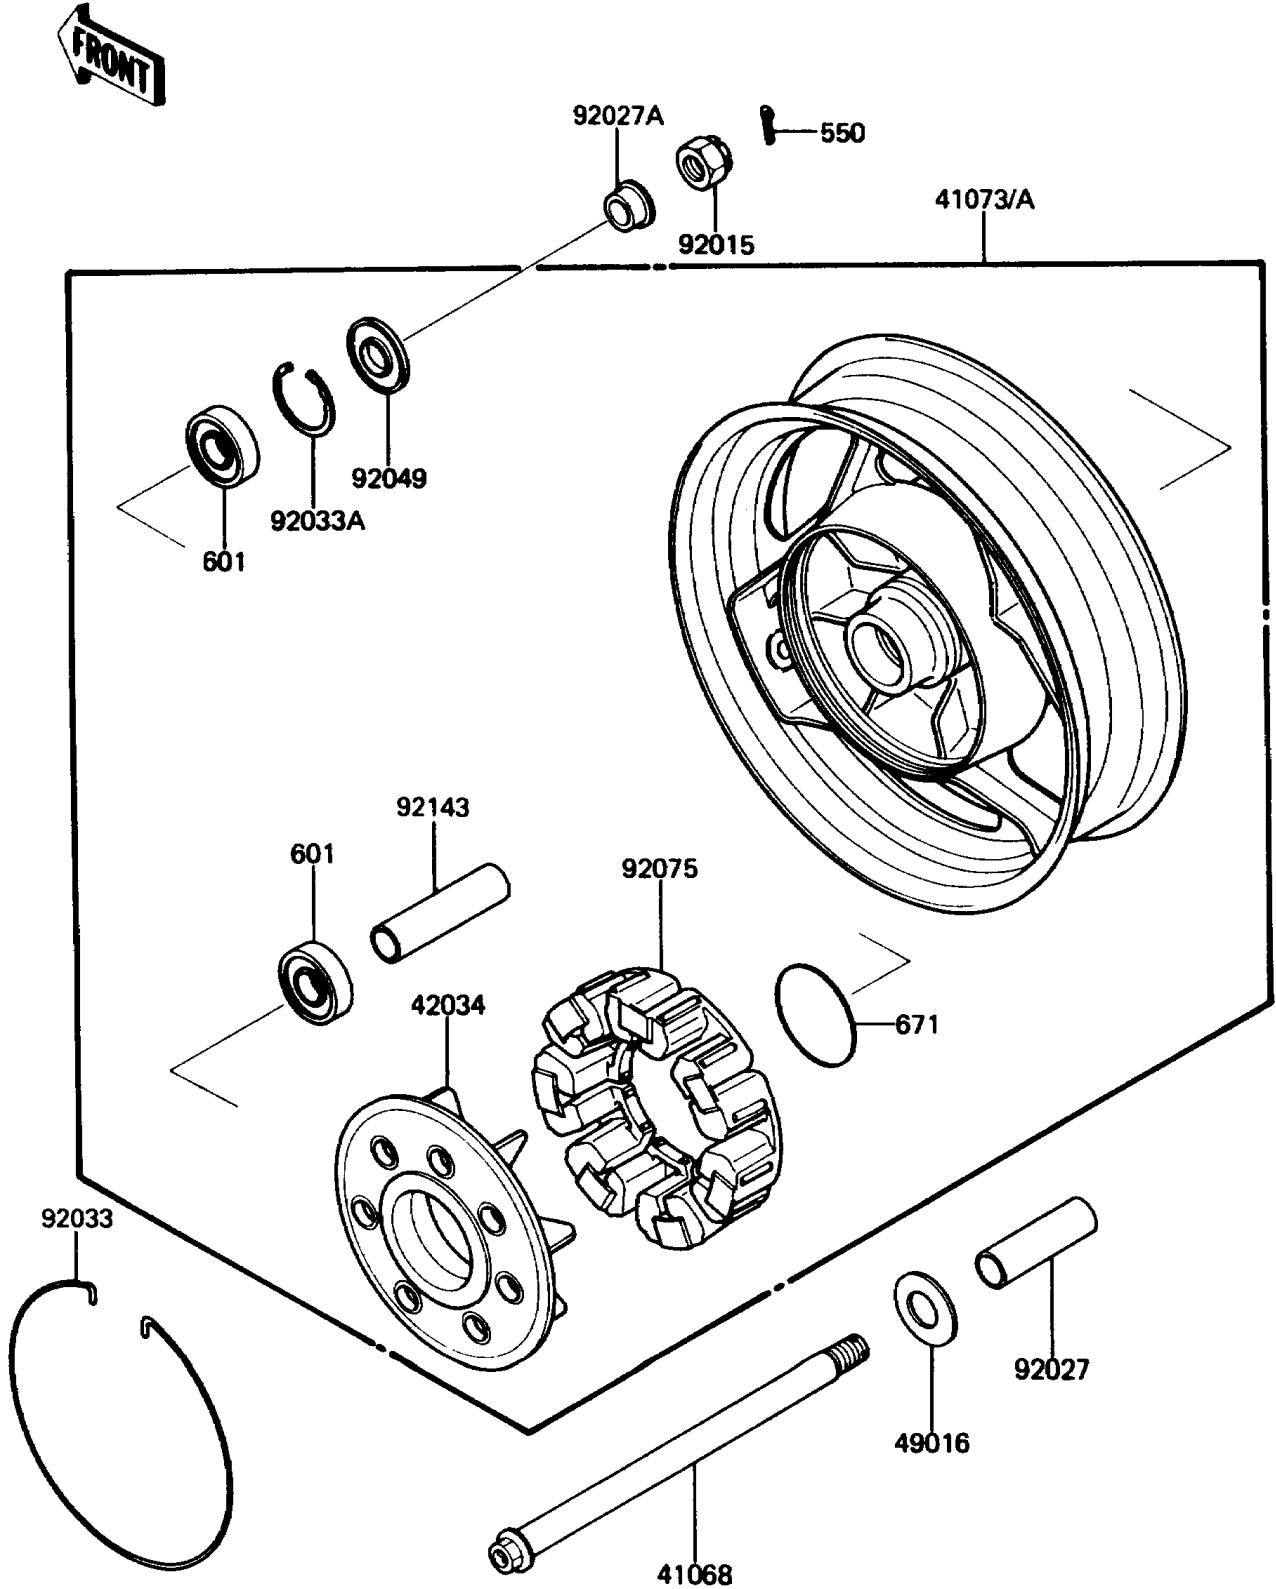

1988 Concours PARTS DIAGRAM

Rear Wheel/Chain

F2240-0192

1988 Concours PARTS LIST

Rear Wheel/Chain

ITEM NAME	PART NUMBER	QUANTITY
AXLE,RR (Ref # 41068)	41068-1197	1
WHEEL-ASSY,RR,SILVER NO.1 (Ref # 41073)	41073-1335-CX	1
COUPLING,RR HUB (Ref # 42034)	42034-1011	1
COVER-SEAL (Ref # 49016)	49016-1019	1
NUT,CASTLE,18MM (Ref # 92015)	42045-018	1
COLLAR,20.2X28X89 (Ref # 92027)	92027-1553	1
COLLAR,RR AXLE,L=20 (Ref # 92027A)	92027-1792	1
RING-SNAP (Ref # 92033)	92033-1019	1
RING-SNAP,52MM (Ref # 92033A)	92033-1043	1
SEAL-OIL,28X52X5 (Ref # 92049)	92049-1061	1
DAMPER,SHOCK,RR HUB (Ref # 92075)	92075-1121	1
COLLAR,20.2X28X105.5 (Ref # 92143)	92143-1048	1
PIN-COTTER,4.0X35 (Ref # 550)	550D4035	1
BEARING-BALL,#6304ZZC3 (Ref # 601)	601B6304ZZ	2
O RING,80MM (Ref # 671)	671B2580	1