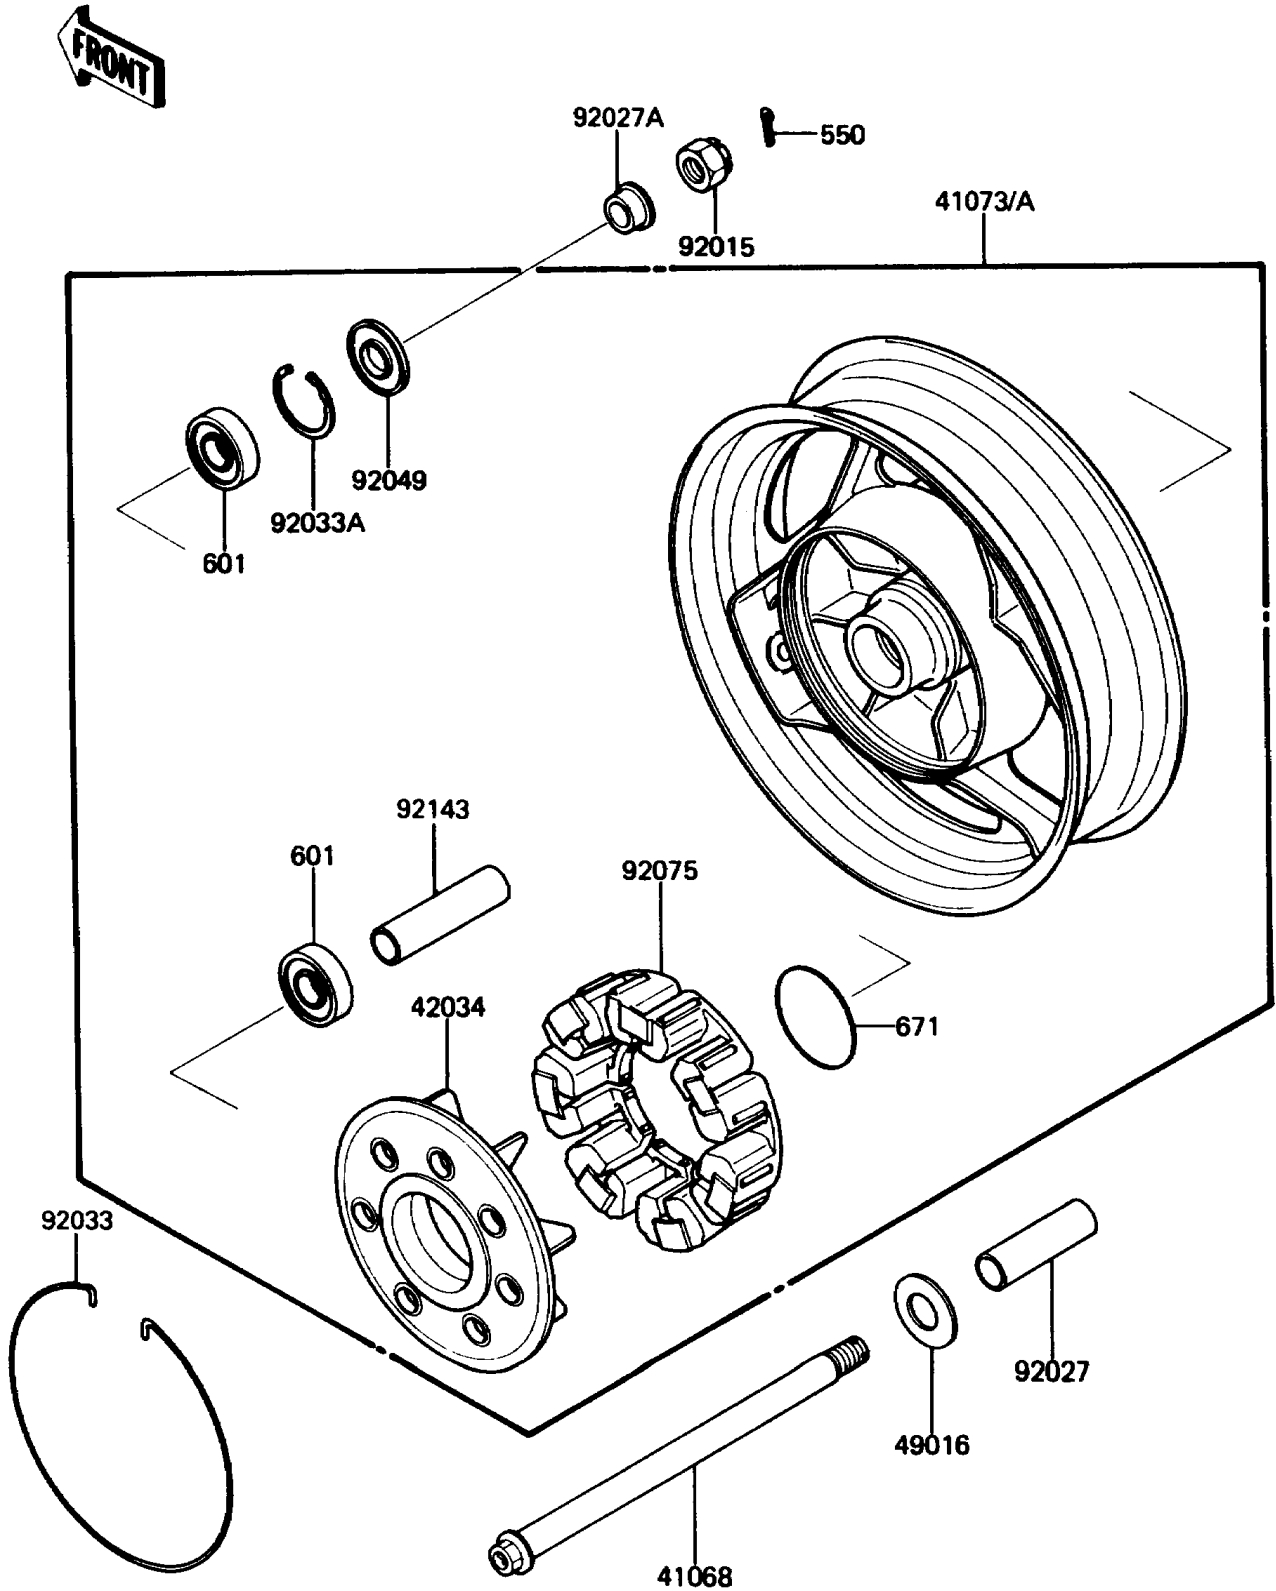

1988 Concours PARTS DIAGRAM

Rear Wheel/Chain

F2240-0192

1988 Concours PARTS LIST

Rear Wheel/Chain

ITEM NAME	PART NUMBER	QUANTITY
AXLE,RR (Ref # 41068)	41068-1197	1
WHEEL-ASSY,RR,SILVER NO.1 (Ref # 41073)	41073-1335-CX	1
COUPLING,RR HUB (Ref # 42034)	42034-1011	1
COVER-SEAL (Ref # 49016)	49016-1019	1
NUT,CASTLE,18MM (Ref # 92015)	42045-018	1
COLLAR,20.2X28X89 (Ref # 92027)	92027-1553	1
COLLAR,RR AXLE,L=20 (Ref # 92027A)	92027-1792	1
RING-SNAP (Ref # 92033)	92033-1019	1
RING-SNAP,52MM (Ref # 92033A)	92033-1043	1
SEAL-OIL,28X52X5 (Ref # 92049)	92049-1061	1
DAMPER,SHOCK,RR HUB (Ref # 92075)	92075-1121	1
COLLAR,20.2X28X105.5 (Ref # 92143)	92143-1048	1
PIN-COTTER,4.0X35 (Ref # 550)	550D4035	1
BEARING-BALL,#6304ZZC3 (Ref # 601)	601B6304ZZ	2
O RING,80MM (Ref # 671)	671B2580	1