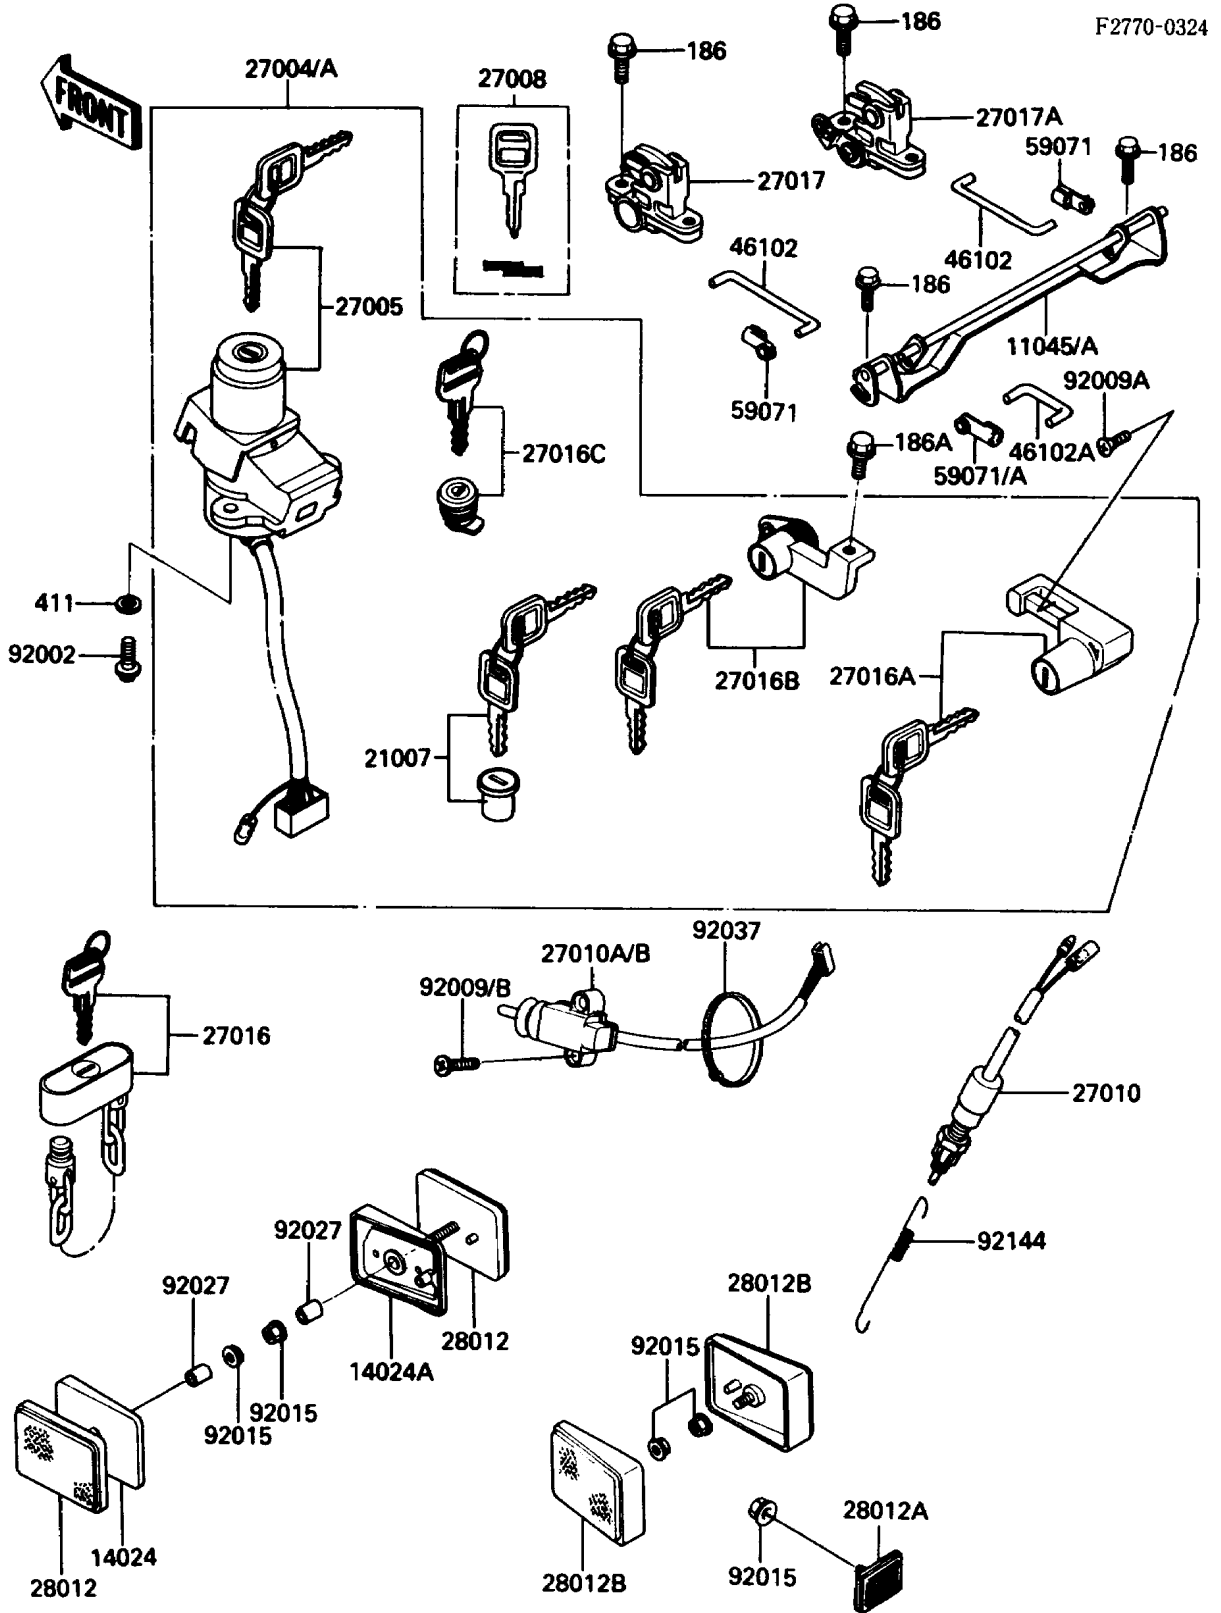

1987 Concours PARTS DIAGRAM

Ignition Switch/Locks/Reflectors

1987 Concours PARTS LIST

Ignition Switch/Locks/Reflectors

ITEM NAME	PART NUMBER	QUANTITY
BRACKET,SEAT LOCK (Ref # 11045A)	11045-1544	1
COVER,REFLECTOR,FR (Ref # 14024)	14025-1886	1
COVER,REFLECTOR,FR (Ref # 14024A)	14025-1887	1
ROTOR,LOCK,TANK CAP (Ref # 21007)	21007-5017	1
SWITCH-ASSY (Ref # 27004A)	27004-5312	1
SWITCH-ASSY-IGNITION (Ref # 27005)	27005-5064	1
KEY-LOCK,BLANK (Ref # 27008)	27008-1103	1
SWITCH,REAR BRAKE (Ref # 27010)	27010-1019	1
SWITCH,SIDE STAND (Ref # 27010B)	27010-1220	1
LOCK-ASSY,WHEEL (Ref # 27016)	27016-1051	1
LOCK-ASSY,HELMET (Ref # 27016A)	27016-5111	2
LOCK-ASSY,SEAT (Ref # 27016B)	27016-5112	1
LOCK-ASSY,FAIRING POCKET (Ref # 27016C)	27016-5125	1
LOCK,SEAT,LH (Ref # 27017)	27017-1112	1
LOCK,SEAT,RH (Ref # 27017A)	27017-1113	1
REFLECTOR-REFLEX,FR (Ref # 28012)	28012-1052	2
REFLECTOR-REFLEX,RR (Ref # 28012A)	28012-1054	1
REFLECTOR-REFLEX,RR (Ref # 28012B)	28012-1056	2
ROD,SEAT LOCK,FR (Ref # 46102)	46102-1187	2
ROD,SEAT LOCK,RR (Ref # 46102A)	46102-1188	1
JOINT (Ref # 59071)	59071-1103	2
JOINT (Ref # 59071A)	59071-1125	1
BOLT,TORX,6X16 (Ref # 92002)	92002-1333	2
SCREW,5X12 (Ref # 92009A)	92009-1401	2
SCREW,5X20 (Ref # 92009B)	92009-1459	2
NUT,FLANGED,5MM (Ref # 92015)	92015-1259	5
COLLAR,5X8X14.5 (Ref # 92027)	92027-1789	2
CLAMP,L=200 (Ref # 92037)	92037-1576	1
SPRING,BRAKE LAMP SWITCH (Ref # 92144)	92081-1990	1

1987 Concours PARTS LIST

Ignition Switch/Locks/Reflectors

ITEM NAME	PART NUMBER	QUANTITY
BOLT-UPSET-WP (Ref # 186)	186C0614	4
BOLT-UPSET-WP (Ref # 186A)	186C0616	1
WASHER-PLAIN,6MM (Ref # 411)	411E0600	2