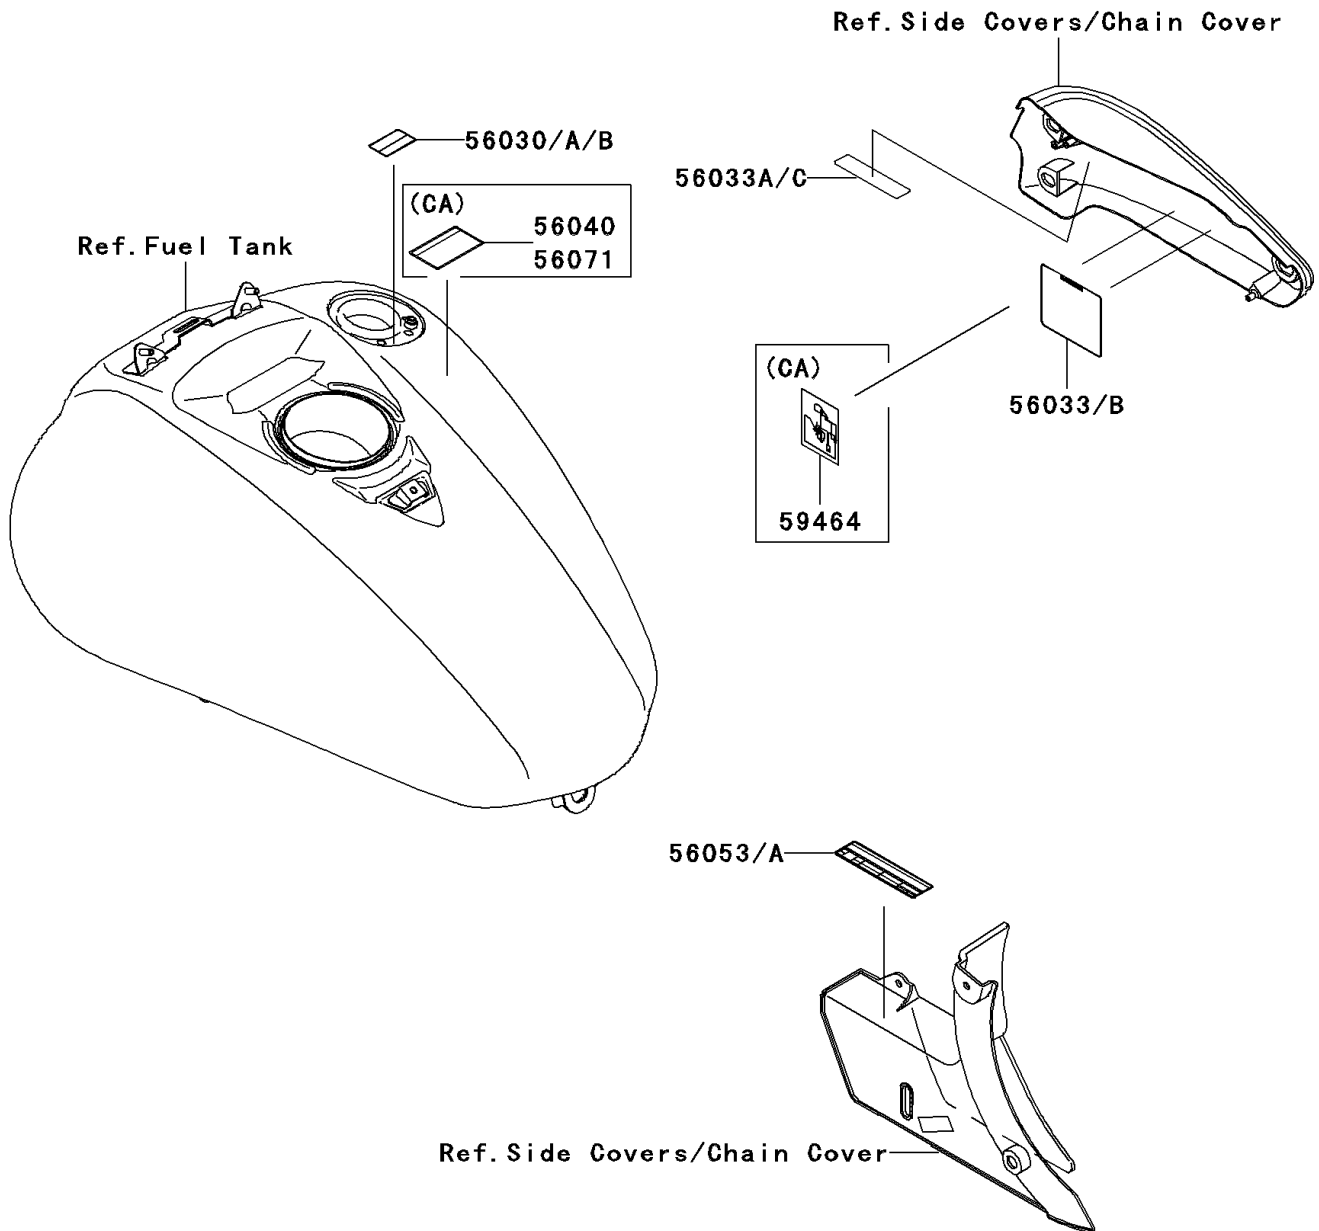

2009 Vulcan® 2000 Classic LT PARTS DIAGRAM

Labels

F2860

2009 Vulcan® 2000 Classic LT PARTS LIST

Labels

ITEM NAME	PART NUMBER	QUANTITY
LABEL,GASOLINE (Ref # 56030A)	56030-1177	1
LABEL,GASOLINE (Ref # 56030B)	56030-1178	1
LABEL-MANUAL,DAILY SAFETY (Ref # 56033)	56033-0127	1
LABEL-MANUAL,OIL&OIL FILTER (Ref # 56033A)	56033-0128	1
LABEL-MANUAL,DAILY SAFETY (Ref # 56033B)	56033-0129	1
LABEL-MANUAL,OIL&OIL FILTER (Ref # 56033C)	56033-0130	1
LABEL-WARNING,EVAPO (Ref # 56040)	56040-1121	1
LABEL-SPECIFICATION,TIRE&LOAD (Ref # 56053)	56053-0110	1
LABEL-SPECIFICATION,TIRE&LOAD (Ref # 56053A)	56053-0111	1
LABEL-CERTIFICATION,EVAPO ROUT (Ref # 59464)	59464-0198	1