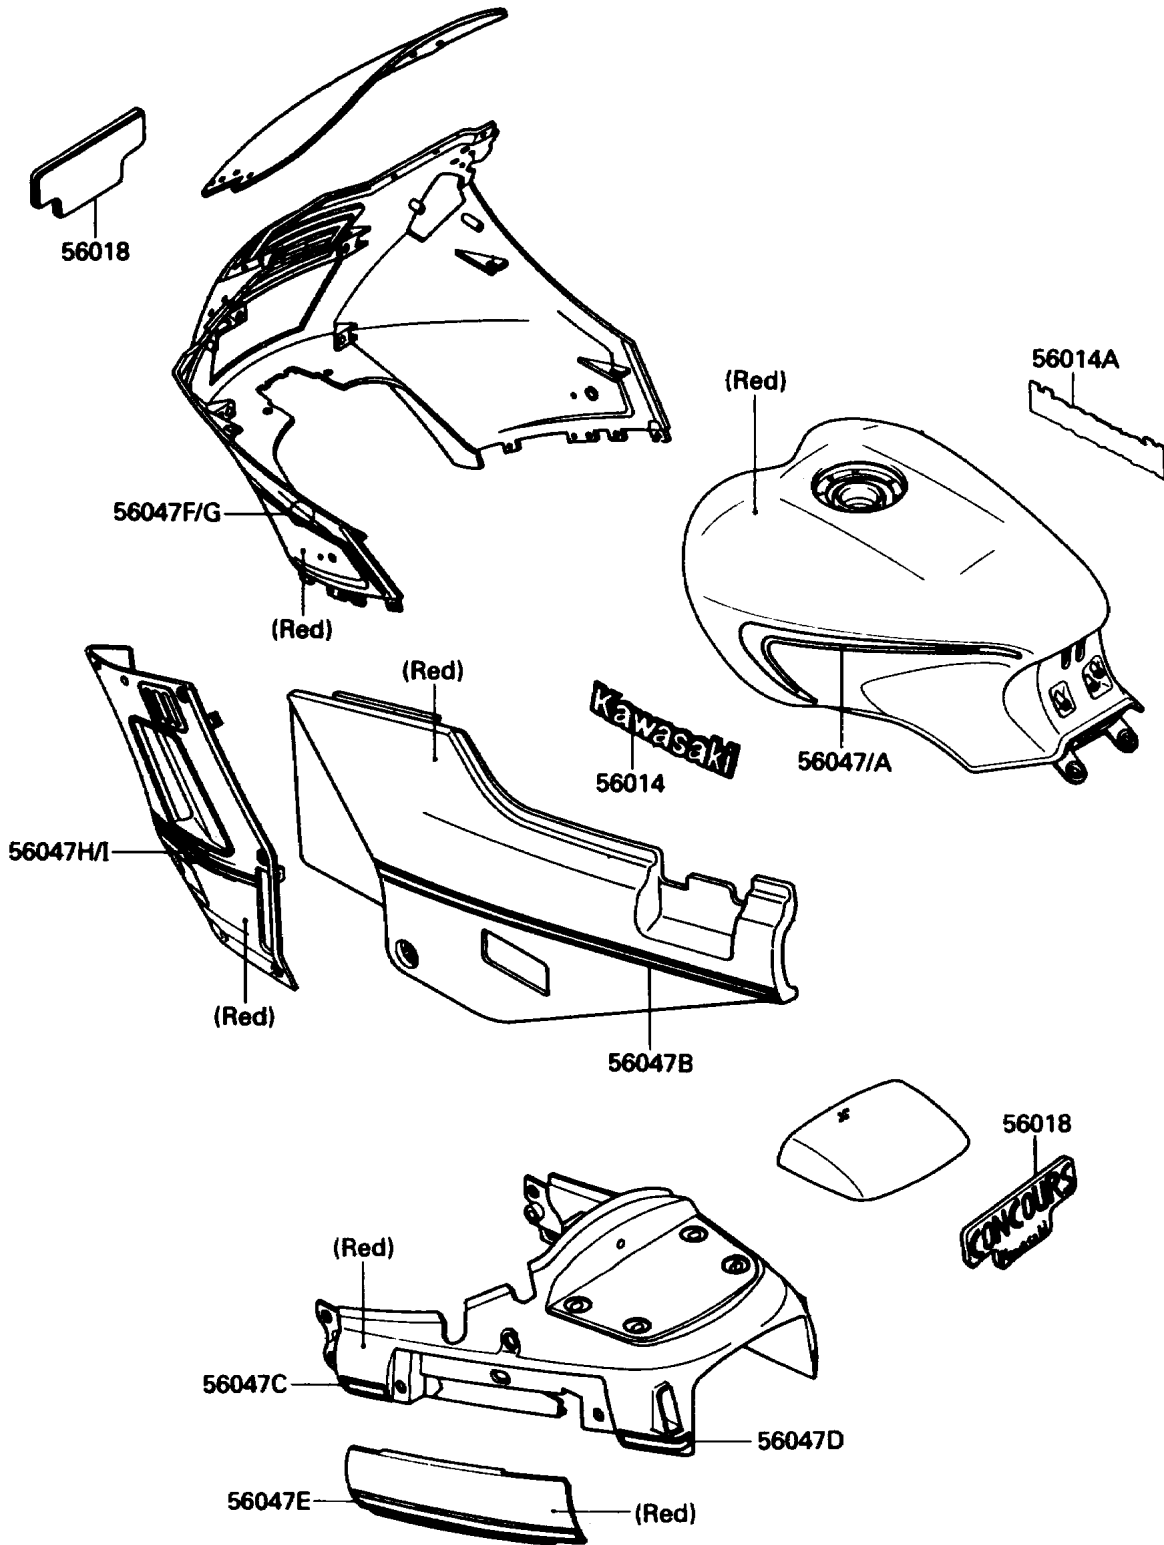

1988 Concours PARTS DIAGRAM

Decals(RED)

F2861-0027

1988 Concours PARTS LIST

Decals(RED)

ITEM NAME	PART NUMBER	QUANTITY
EMBLEM,FUEL TANK,LH,KAWASAKI (Ref # 56014)	56014-1134	1
EMBLEM,FUEL TANK,RH,KAWASAKI (Ref # 56014A)	56014-1135	1
MARK,CARRIER COVER&SCREEN (Ref # 56018)	56018-1869	2
PATTERN,FUEL TANK,LH (Ref # 56047)	56047-1912	1
PATTERN,FUEL TANK,RH (Ref # 56047A)	56047-1913	1
PATTERN,SIDE COVER (Ref # 56047B)	56047-1914	2
PATTERN,SEAT COVER,FR (Ref # 56047C)	56047-1915	2
PATTERN,SEAT COVER,RR (Ref # 56047D)	56047-1916	2
PATTERN,SEAT COVER,CNT (Ref # 56047E)	56047-1917	2
PATTERN,COWLING,LH (Ref # 56047F)	56047-1918	1
PATTERN,COWLING,RH (Ref # 56047G)	56047-1919	1
PATTERN,COWLING,CNT,LH (Ref # 56047H)	56047-1920	1
PATTERN,COWLING,CNT,RH (Ref # 56047I)	56047-1921	1