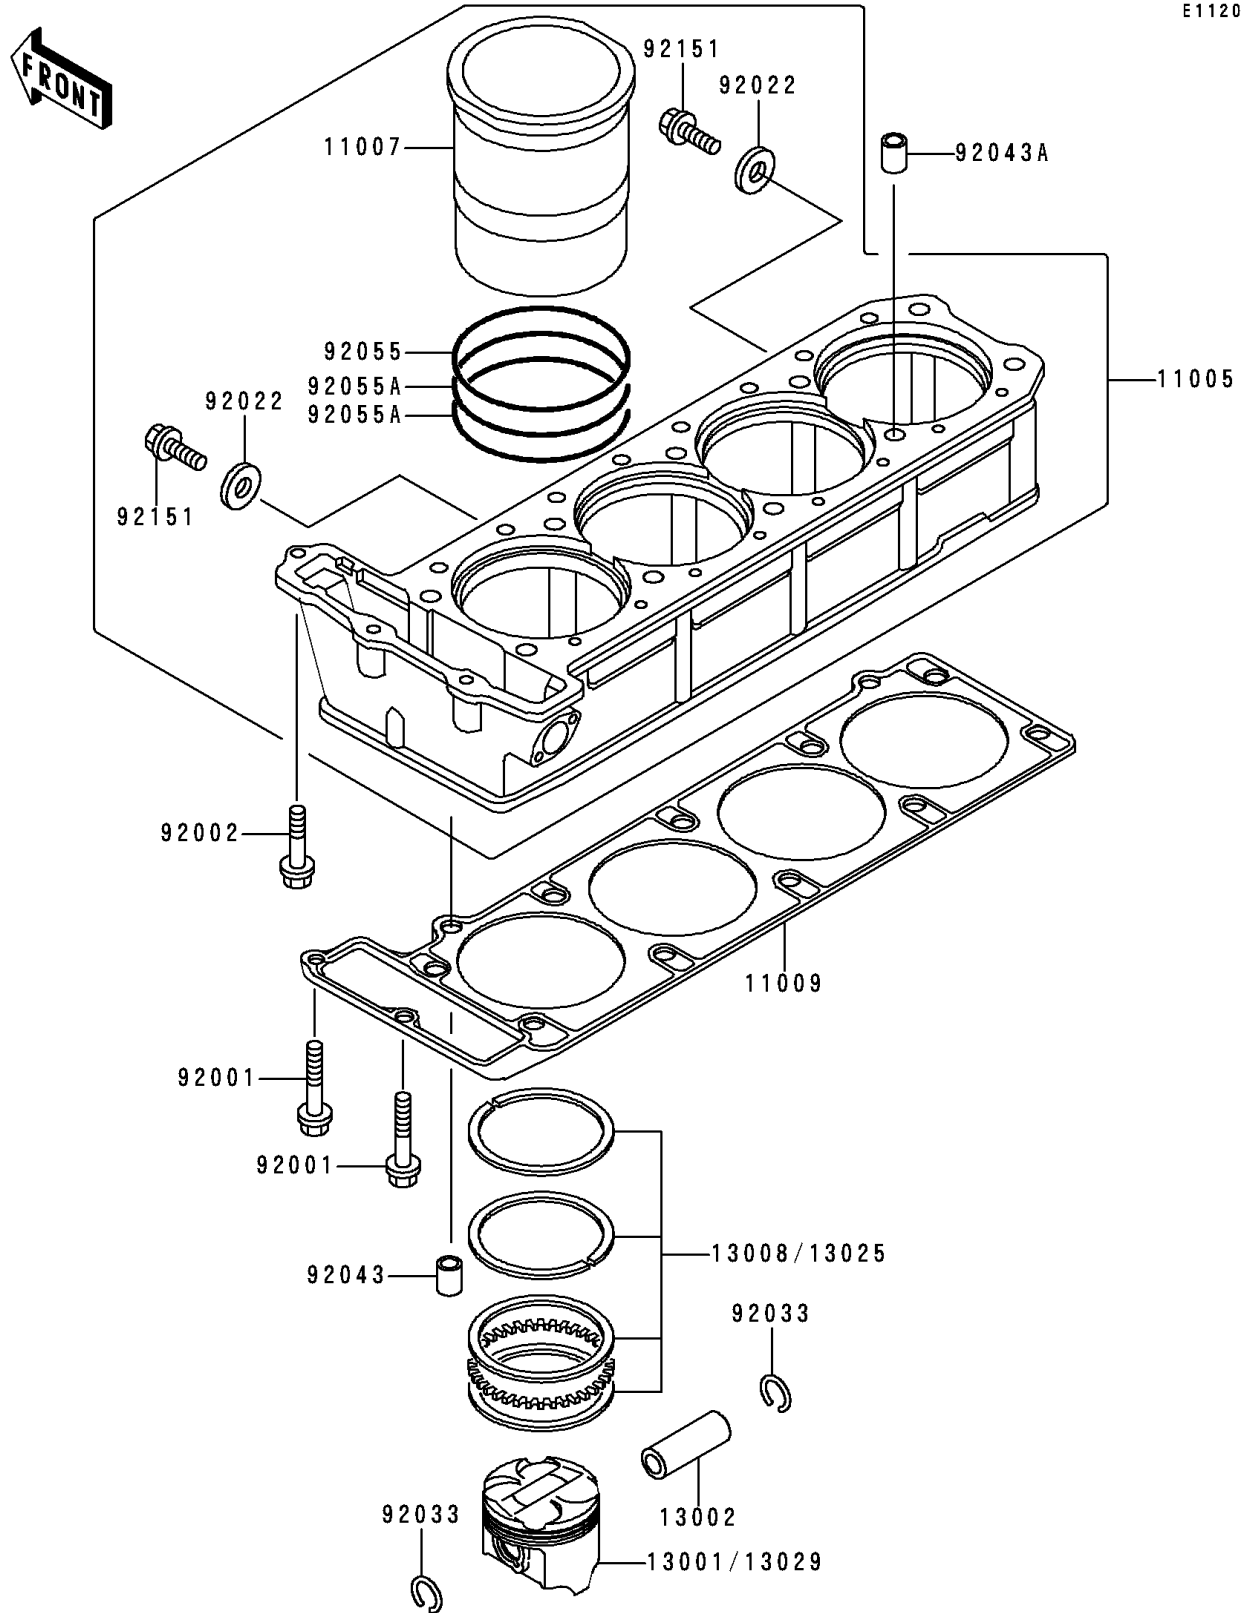

1996 Concours (Canada Only) PARTS DIAGRAM

Cylinder/Piston(s)

E1120

1996 Concours (Canada Only) PARTS LIST

Cylinder/Piston(s)

| ITEM NAME | PART NUMBER | QUANTITY |
|--|-------------|----------|
| CYLINDER-ENGINE (Ref # 11005) | 11005-1430 | 1 |
| LINER-CYLINDER (Ref # 11007) | 11007-1076 | 4 |
| GASKET,CYLINDER BASE (Ref # 11009) | 11009-1847 | 1 |
| PISTON-ENGINE,STD (Ref # 13001) | 13001-1197 | 4 |
| PIN-PISTON (Ref # 13002) | 13002-1058 | 4 |
| RING-SET-PISTON,STD (Ref # 13008) | 13008-1066 | 4 |
| RING-SET-PISTON L,O/S 0.50 (Ref # 13025) | 13025-1065 | 4 |
| PISTON-ENGINE L,O/S 0.50 (Ref # 13029) | 13029-1132 | 4 |
| BOLT,6X38 (Ref # 92001) | 92001-1899 | 2 |
| BOLT,6X30 (Ref # 92002) | 92002-1138 | 1 |
| WASHER,6.2X11X1 (Ref # 92022) | 92022-304 | 2 |
| RING-SNAP,20.5X1.2 (Ref # 92033) | 92033-1099 | 8 |
| PIN,8.2X10X14 (Ref # 92043) | 92043-1264 | 2 |
| PIN,11.5X14X14 (Ref # 92043A) | 92043-1279 | 2 |
| RING-O,78MM (Ref # 92055) | 92055-1229 | 4 |
| RING-O (Ref # 92055A) | 92055-1247 | 8 |
| BOLT,6X10 (Ref # 92151) | 92151-1344 | 2 |