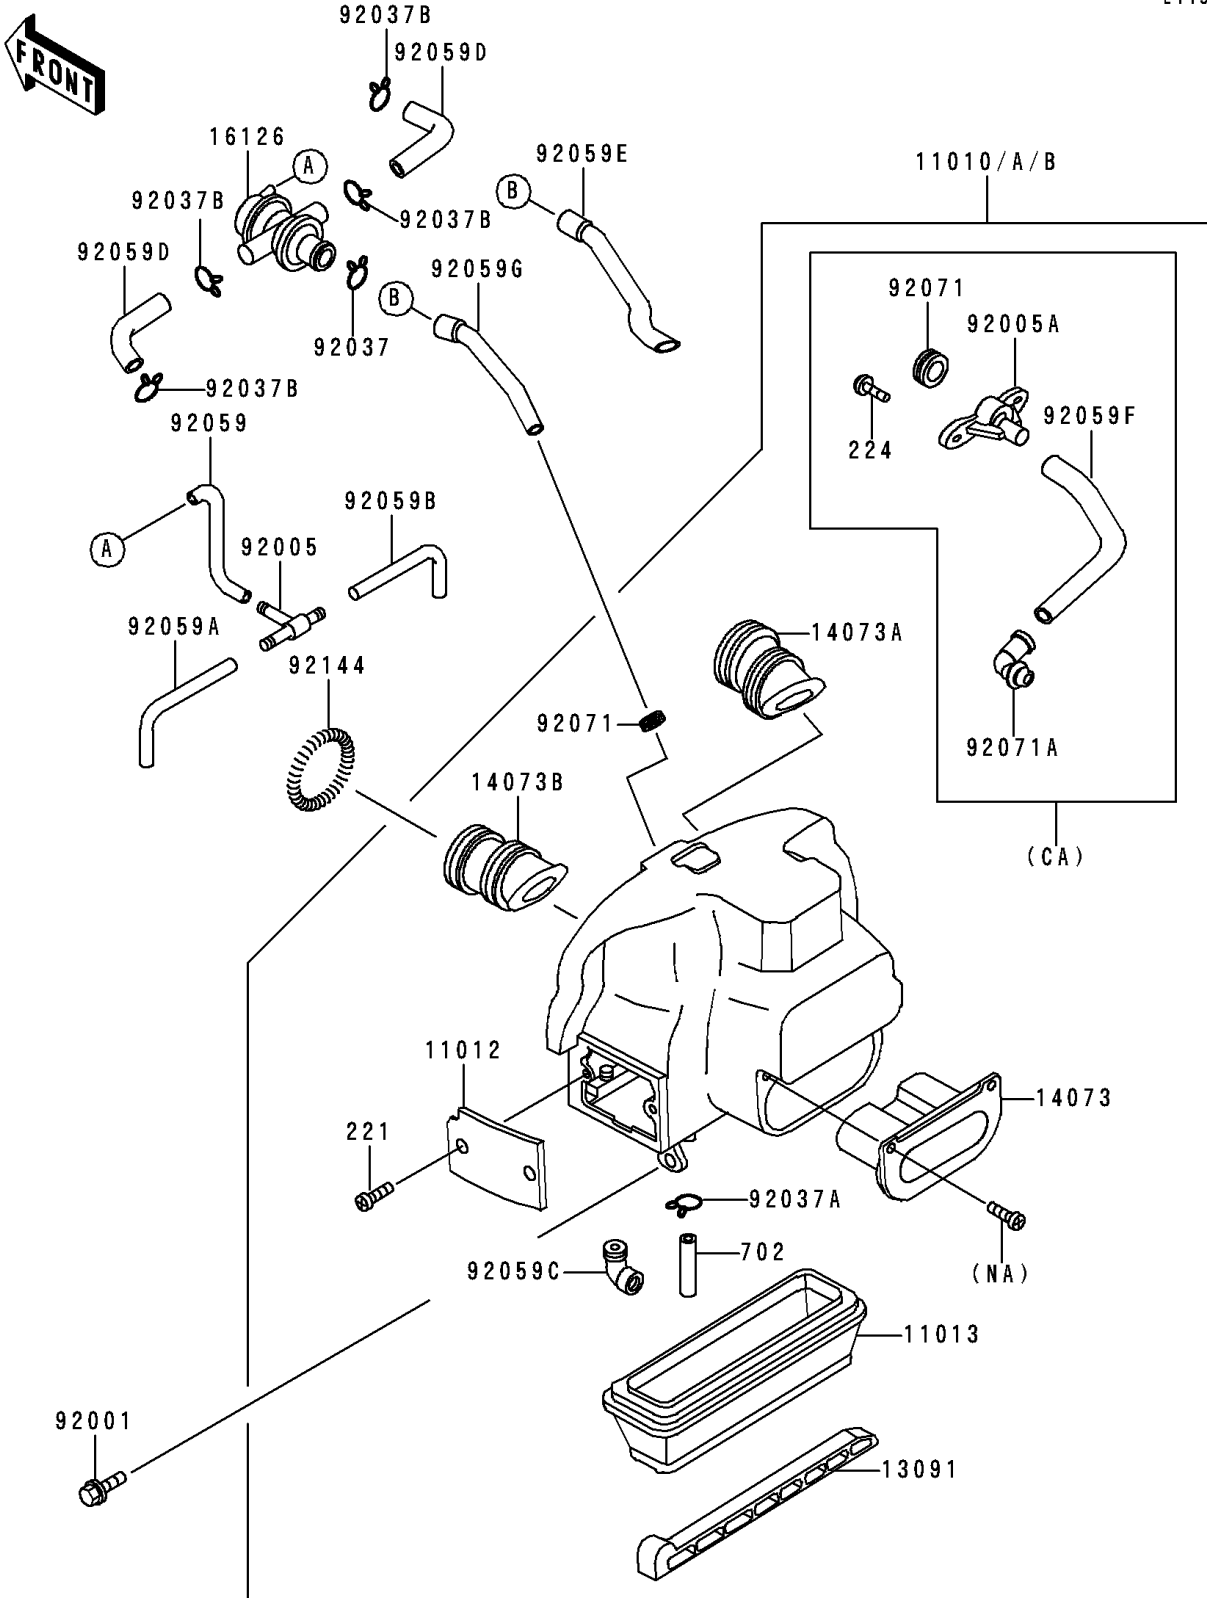

1996 Concours (Canada Only) PARTS DIAGRAM

Air Cleaner

E1130

1996 Concours (Canada Only) PARTS LIST

Air Cleaner

ITEM NAME	PART NUMBER	QUANTITY
FILTER-ASSY-AIR (Ref # 11010)	11010-1254	1
CAP,AIR FILTER (Ref # 11012)	11012-1373	1
ELEMENT-AIR FILTER (Ref # 11013)	11013-1112	1
HOLDER,ELEMENT (Ref # 13091)	13091-1277	1
DUCT,AIR INTAKE (Ref # 14073)	14073-1179	1
DUCT,#1,#3 (Ref # 14073A)	14073-1224	2
DUCT,#2,#4 (Ref # 14073B)	14073-1225	2
BOLT,6X16 (Ref # 92001)	92001-1950	2
CLAMP,TUBE (Ref # 92037A)	92037-1972	1
TUBE,BREATHER (Ref # 92059C)	92059-1391	1
SCREW-CSK-CROS (Ref # 221)	221C0616	2
TUBE-RUBBER (Ref # 702)	702A07480	1
SPRING,AIR FILTER DUCT (Ref # 92144)	92144-1771	4