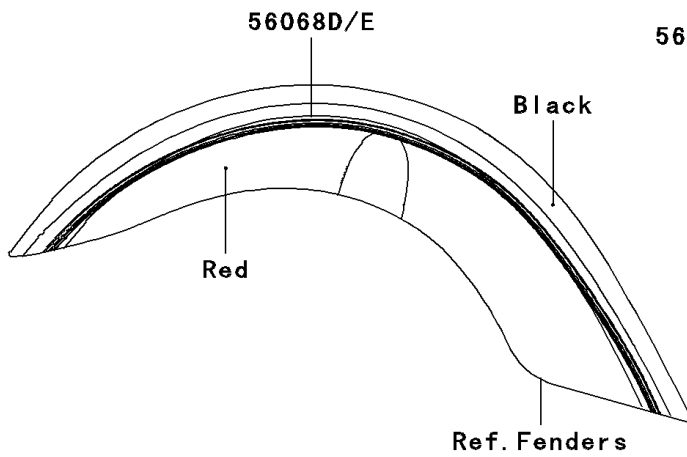

# 2009 Vulcan® 2000 Classic LT PARTS DIAGRAM

Decals(Black/Red)(J9F)

F2861B

## 2009 Vulcan® 2000 Classic LT PARTS LIST

Decals(Black/Red)(J9F)

ITEM NAME	PART NUMBER	QUANTITY
MARK,SIDE COVER,RH,KAWASAKI (Ref # 56052)	56052-0234	1
MARK,FUEL TANK,LH (Ref # 56052A)	56052-0277	1
MARK,FUEL TANK,RH (Ref # 56052B)	56052-0278	1
MARK,BACKREST (Ref # 56052C)	56052-0325	1
MARK,OUTER PLATE (Ref # 56052D)	56052-0849	1
PATTERN,FUEL TANK,LH (Ref # 56068)	56068-1362	1
PATTERN,FUEL TANK,RH (Ref # 56068A)	56068-1363	1
PATTERN,RR FENDER,LH (Ref # 56068B)	56068-1364	1
PATTERN,RR FENDER,RH (Ref # 56068C)	56068-1365	1
PATTERN,FR FENDER,LH (Ref # 56068D)	56068-1366	1
PATTERN,FR FENDER,RH (Ref # 56068E)	56068-1367	1