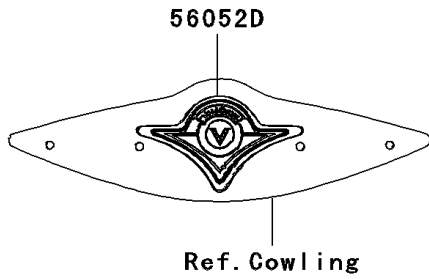

# 2009 Vulcan® 2000 Classic LT PARTS DIAGRAM

Decals(Black/Red)(J9F)

F2861B

## 2009 Vulcan® 2000 Classic LT PARTS LIST

Decals(Black/Red)(J9F)

ITEM NAME	PART NUMBER	QUANTITY
MARK,SIDE COVER,RH,KAWASAKI (Ref # 56052)	56052-0234	1
MARK,FUEL TANK,LH (Ref # 56052A)	56052-0277	1
MARK,FUEL TANK,RH (Ref # 56052B)	56052-0278	1
MARK,BACKREST (Ref # 56052C)	56052-0325	1
MARK,OUTER PLATE (Ref # 56052D)	56052-0849	1
PATTERN,FUEL TANK,LH (Ref # 56068)	56068-1362	1
PATTERN,FUEL TANK,RH (Ref # 56068A)	56068-1363	1
PATTERN,RR FENDER,LH (Ref # 56068B)	56068-1364	1
PATTERN,RR FENDER,RH (Ref # 56068C)	56068-1365	1
PATTERN,FR FENDER,LH (Ref # 56068D)	56068-1366	1
PATTERN,FR FENDER,RH (Ref # 56068E)	56068-1367	1