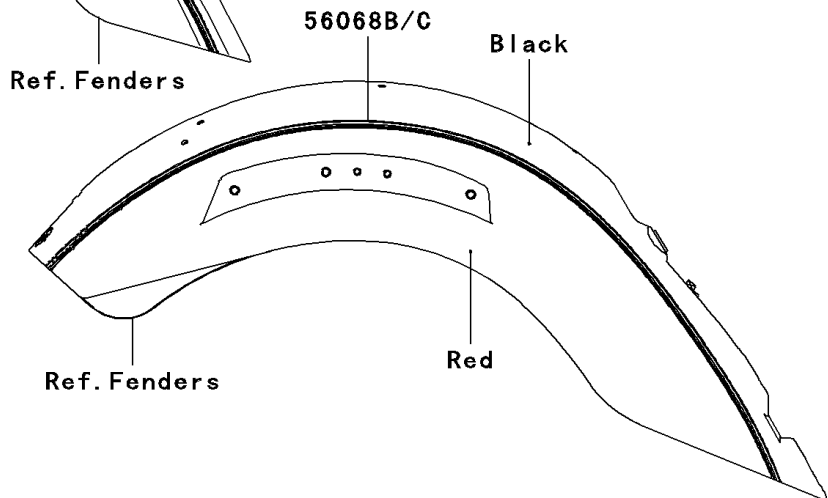

# 2009 Vulcan® 2000 Classic LT PARTS DIAGRAM

Decals(Black/Red)(J9F)

F2861B

## 2009 Vulcan® 2000 Classic LT PARTS LIST

Decals(Black/Red)(J9F)

ITEM NAME	PART NUMBER	QUANTITY
MARK,SIDE COVER,RH,KAWASAKI (Ref # 56052)	56052-0234	1
MARK,FUEL TANK,LH (Ref # 56052A)	56052-0277	1
MARK,FUEL TANK,RH (Ref # 56052B)	56052-0278	1
MARK,BACKREST (Ref # 56052C)	56052-0325	1
MARK,OUTER PLATE (Ref # 56052D)	56052-0849	1
PATTERN,FUEL TANK,LH (Ref # 56068)	56068-1362	1
PATTERN,FUEL TANK,RH (Ref # 56068A)	56068-1363	1
PATTERN,RR FENDER,LH (Ref # 56068B)	56068-1364	1
PATTERN,RR FENDER,RH (Ref # 56068C)	56068-1365	1
PATTERN,FR FENDER,LH (Ref # 56068D)	56068-1366	1
PATTERN,FR FENDER,RH (Ref # 56068E)	56068-1367	1