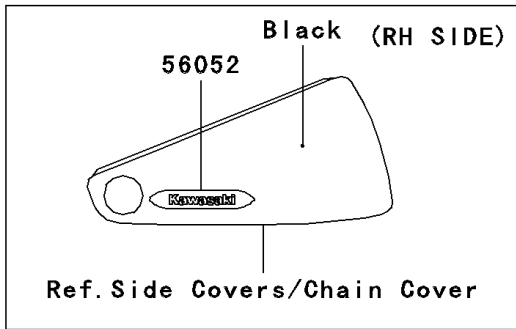

# 2009 Vulcan® 2000 Classic LT PARTS DIAGRAM

Decals(Black/Red)(J9F)

F2861B

## 2009 Vulcan® 2000 Classic LT PARTS LIST

Decals(Black/Red)(J9F)

ITEM NAME	PART NUMBER	QUANTITY
MARK,SIDE COVER,RH,KAWASAKI (Ref # 56052)	56052-0234	1
MARK,FUEL TANK,LH (Ref # 56052A)	56052-0277	1
MARK,FUEL TANK,RH (Ref # 56052B)	56052-0278	1
MARK,BACKREST (Ref # 56052C)	56052-0325	1
MARK,OUTER PLATE (Ref # 56052D)	56052-0849	1
PATTERN,FUEL TANK,LH (Ref # 56068)	56068-1362	1
PATTERN,FUEL TANK,RH (Ref # 56068A)	56068-1363	1
PATTERN,RR FENDER,LH (Ref # 56068B)	56068-1364	1
PATTERN,RR FENDER,RH (Ref # 56068C)	56068-1365	1
PATTERN,FR FENDER,LH (Ref # 56068D)	56068-1366	1
PATTERN,FR FENDER,RH (Ref # 56068E)	56068-1367	1