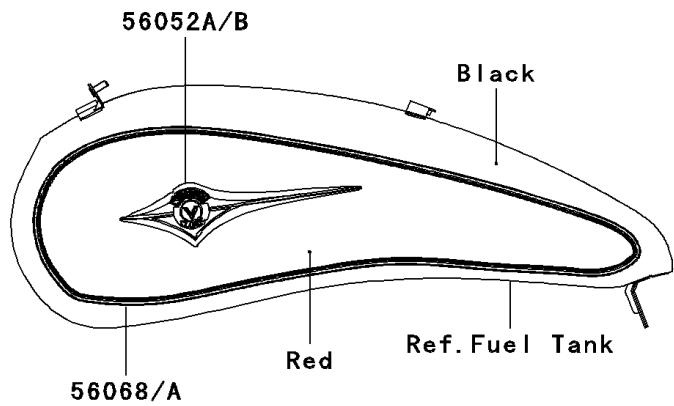

# 2009 Vulcan® 2000 Classic LT PARTS DIAGRAM

Decals(Black/Red)(J9F)

F2861B

## 2009 Vulcan® 2000 Classic LT PARTS LIST

Decals(Black/Red)(J9F)

ITEM NAME	PART NUMBER	QUANTITY
MARK,SIDE COVER,RH,KAWASAKI (Ref # 56052)	56052-0234	1
MARK,FUEL TANK,LH (Ref # 56052A)	56052-0277	1
MARK,FUEL TANK,RH (Ref # 56052B)	56052-0278	1
MARK,BACKREST (Ref # 56052C)	56052-0325	1
MARK,OUTER PLATE (Ref # 56052D)	56052-0849	1
PATTERN,FUEL TANK,LH (Ref # 56068)	56068-1362	1
PATTERN,FUEL TANK,RH (Ref # 56068A)	56068-1363	1
PATTERN,RR FENDER,LH (Ref # 56068B)	56068-1364	1
PATTERN,RR FENDER,RH (Ref # 56068C)	56068-1365	1
PATTERN,FR FENDER,LH (Ref # 56068D)	56068-1366	1
PATTERN,FR FENDER,RH (Ref # 56068E)	56068-1367	1