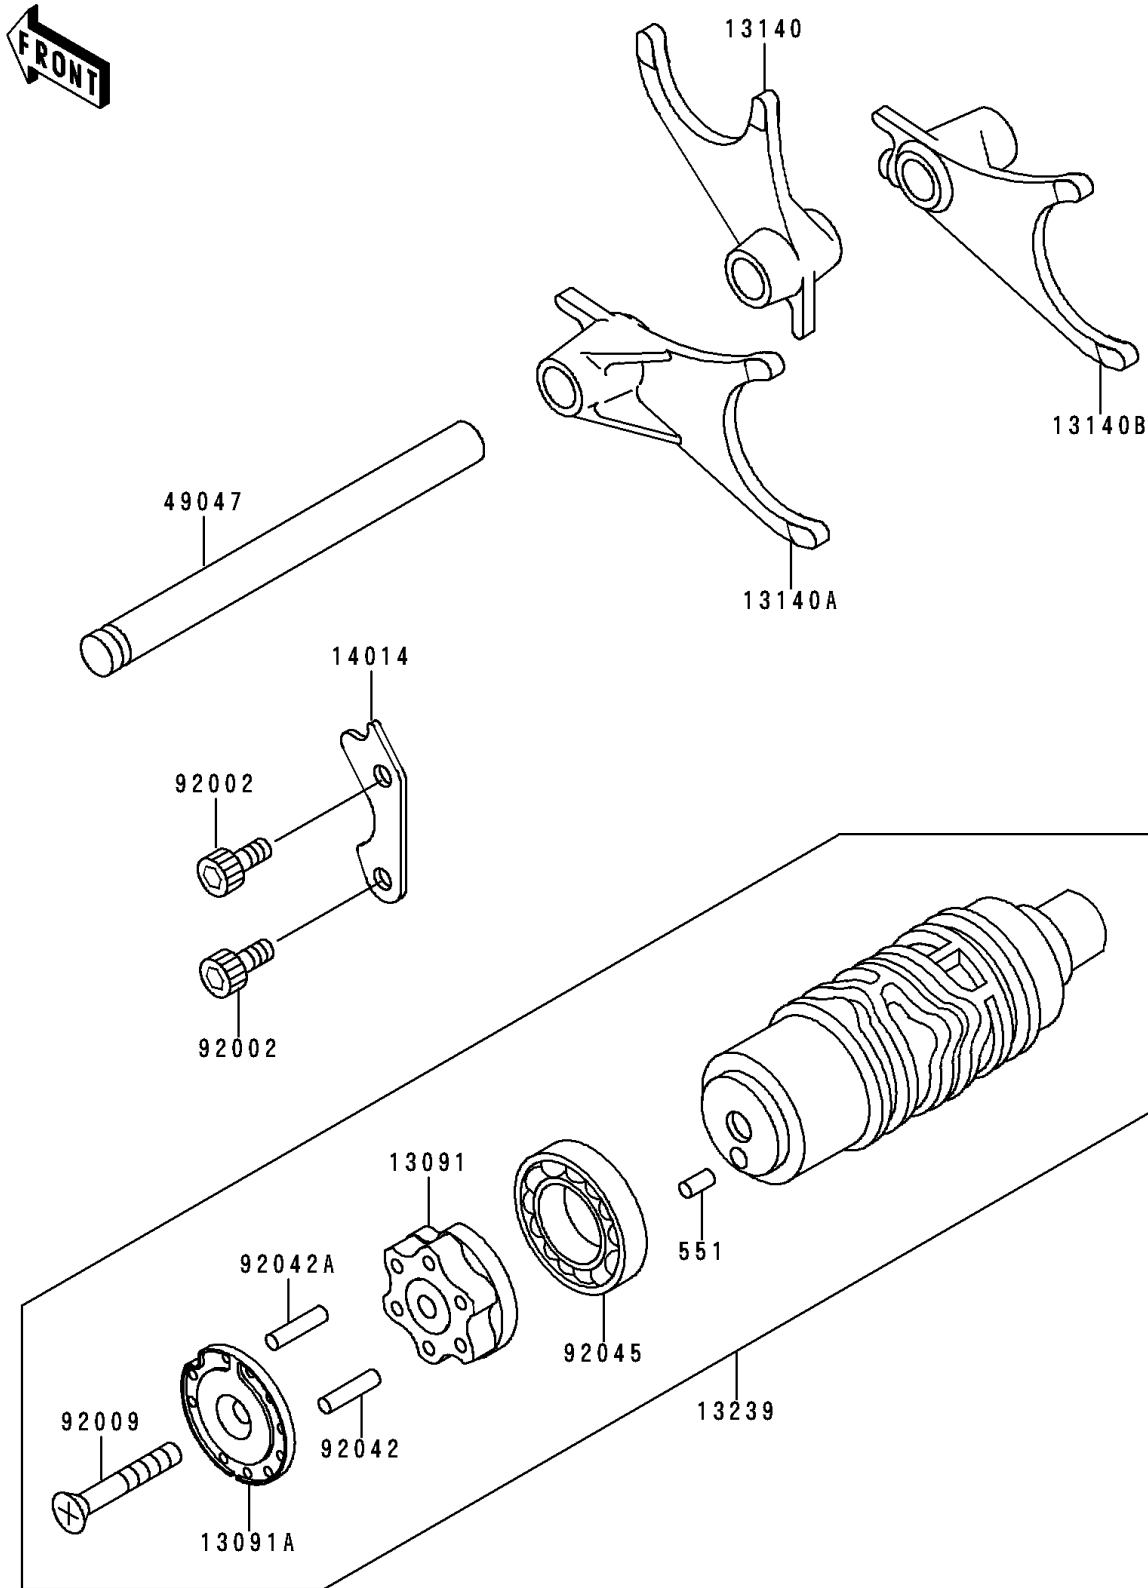

# 1996 Concours (Canada Only) PARTS DIAGRAM

Gear Change Drum/Shift Fork(s)

E1362

### Gear Change Drum/Shift Fork(s)

ITEM NAME	PART NUMBER	QUANTITY
PIN-DOWEL,4X8 (Ref # 551)	551A0408	1
HOLDER,CHANGE DRUM (Ref # 13091)	13091-1275	1
HOLDER,NEUTRAL (Ref # 13091A)	13091-1334	1
FORK-SHIFT (Ref # 13140)	13140-1196	1
FORK-SHIFT (Ref # 13140A)	13140-1197	1
FORK-SHIFT (Ref # 13140B)	13140-1209	1
DRUM-ASSY-CHANGE (Ref # 13239)	13239-1122	1
PLATE-POSITION,CHANGE DRUM (Ref # 14014)	14014-1059	1
ROD-SHIFT (Ref # 49047)	49047-1055	1
BOLT,SOCKET,6X16 (Ref # 92002)	92002-1778	2
SCREW,6X45 (Ref # 92009)	92009-1599	1
PIN,DOWEL,4X15.8 (Ref # 92042)	92042-014	5
PIN,DOWEL,4X17.8 (Ref # 92042A)	92042-020	1
BEARING-BALL,16005(NTN) (Ref # 92045)	92045-1045	1