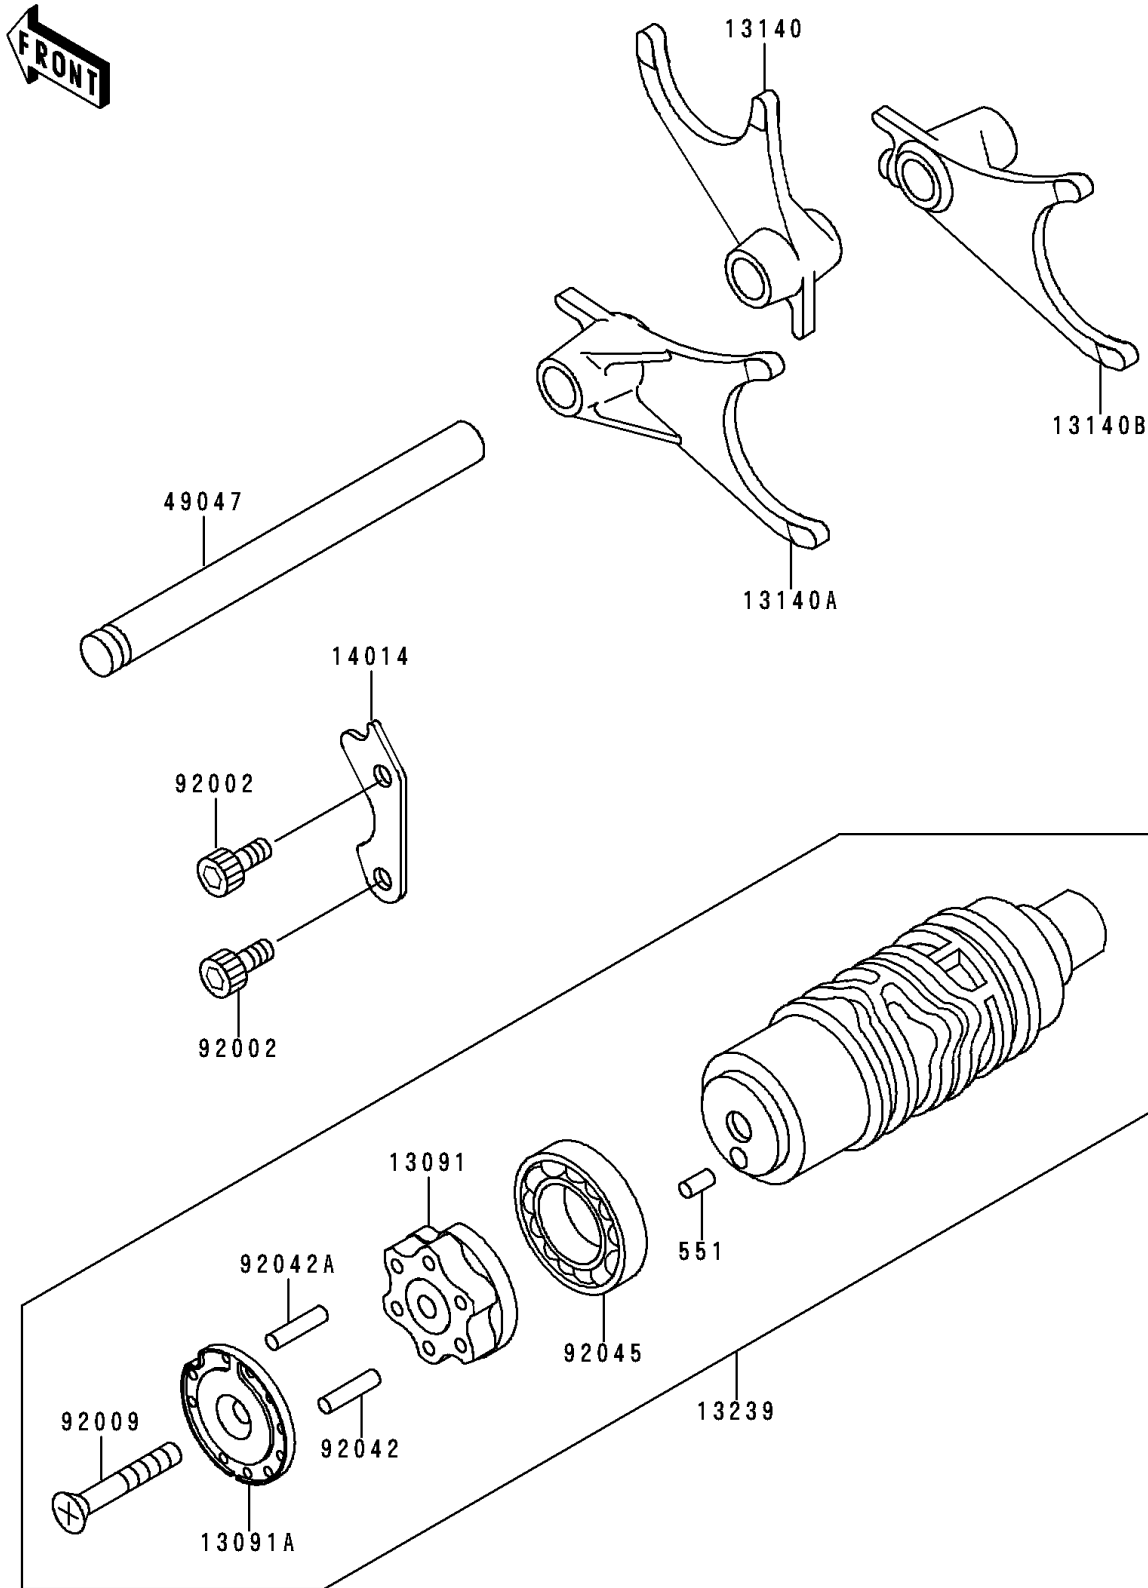

1996 Concours (Canada Only) PARTS DIAGRAM

Gear Change Drum/Shift Fork(s)

E1362

1996 Concours (Canada Only) PARTS LIST

Gear Change Drum/Shift Fork(s)

ITEM NAME	PART NUMBER	QUANTITY
PIN-DOWEL,4X8 (Ref # 551)	551A0408	1
HOLDER,CHANGE DRUM (Ref # 13091)	13091-1275	1
HOLDER,NEUTRAL (Ref # 13091A)	13091-1334	1
FORK-SHIFT (Ref # 13140)	13140-1196	1
FORK-SHIFT (Ref # 13140A)	13140-1197	1
FORK-SHIFT (Ref # 13140B)	13140-1209	1
DRUM-ASSY-CHANGE (Ref # 13239)	13239-1122	1
PLATE-POSITION,CHANGE DRUM (Ref # 14014)	14014-1059	1
ROD-SHIFT (Ref # 49047)	49047-1055	1
BOLT,SOCKET,6X16 (Ref # 92002)	92002-1778	2
SCREW,6X45 (Ref # 92009)	92009-1599	1
PIN,DOWEL,4X15.8 (Ref # 92042)	92042-014	5
PIN,DOWEL,4X17.8 (Ref # 92042A)	92042-020	1
BEARING-BALL,16005(NTN) (Ref # 92045)	92045-1045	1