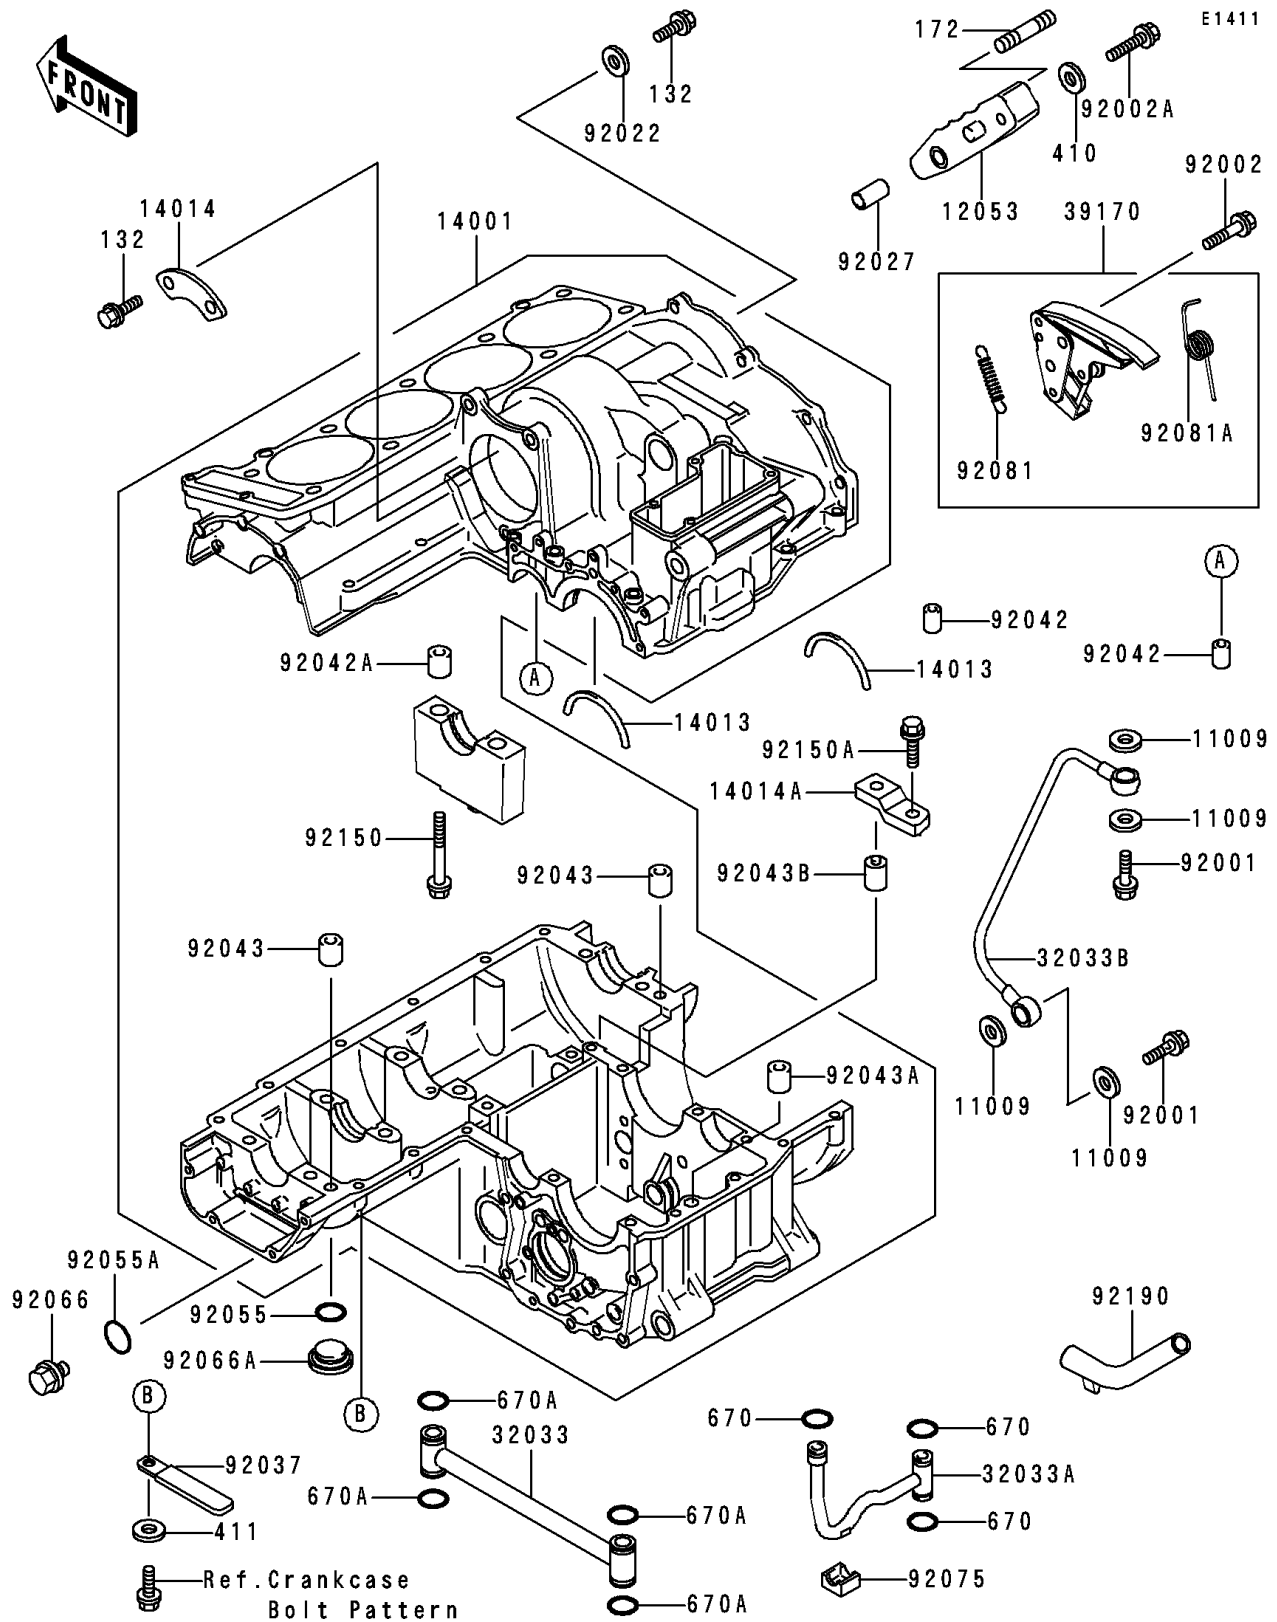

1996 Concours (Canada Only) PARTS DIAGRAM

Crankcase

1996 Concours (Canada Only) PARTS LIST

Crankcase

ITEM NAME	PART NUMBER	QUANTITY
BOLT-FLANGED-SMALL (Ref # 132)	132G0612	3
BOLT-STUD,6X16 (Ref # 172)	172G0616	1
WASHER-PLAIN-SMALL,6MM (Ref # 410)	410B0600	1
WASHER-PLAIN,6MM,BLACK (Ref # 411)	411F0600	1
O RING,9MM (Ref # 670)	670D1509	3
O RING,16MM (Ref # 670A)	670D2016	4
GASKET,12.4X17X1.5 (Ref # 11009)	11009-1376	4
GUIDE-CHAIN (Ref # 12053)	12053-1189	1
SET-CRANKCASE (Ref # 14001)	14001-1075	1
RING-POSITION,T=1.98 (Ref # 14013)	14013-1005	2
PLATE-POSITION (Ref # 14014)	14014-1056	1
PLATE-POSITION,BALANCER PIN (Ref # 14014A)	14014-1067	1
PIPE,MAIN GALLERY (Ref # 32033)	32033-1201	1
PIPE (Ref # 32033A)	32033-1202	1
PIPE (Ref # 32033B)	32033-1961	1
TENSIONER-COMP (Ref # 39170)	39170-1055	1
BOLT,BANJO,12X23 (Ref # 92001)	92001-1871	2
BOLT,6X30 (Ref # 92002)	92002-1534	2
BOLT,6X25 (Ref # 92002A)	92002-1609	1
WASHER,6X19.5X2 (Ref # 92022)	92022-1517	1
COLLAR,6.2X8.1X15 (Ref # 92027)	92027-1079	1
CLAMP,L=45 (Ref # 92037)	92037-1539	1
PIN,DOWEL,6X16 (Ref # 92042)	92042-016	2
PIN,DOWEL,12X14 (Ref # 92042A)	92042-031	4
PIN,DOWEL,10X14 (Ref # 92043)	92043-1037	4
PIN,11.5X14X14 (Ref # 92043A)	92043-1279	1
PIN,BALANCER (Ref # 92043B)	92043-1281	1
RING-O,25.7X2.4 (Ref # 92055)	92055-1136	1
RING-O (Ref # 92055A)	92055-1146	1

1996 Concours (Canada Only) PARTS LIST

Crankcase

ITEM NAME	PART NUMBER	QUANTITY
PLUG,MAIN GALLERY,18X9,BLACK (Ref # 92066)	92066-1096	1
PLUG,25X8 (Ref # 92066A)	92066-1161	1
DAMPER,PIPE (Ref # 92075)	92075-1785	1
SPRING (Ref # 92081)	92081-1668	1
SPRING (Ref # 92081A)	92081-1971	1
BOLT,9X90 (Ref # 92150)	92150-1364	2
BOLT,6X12 (Ref # 92150A)	92150-1868	1
TUBE (Ref # 92190)	92190-1075	1