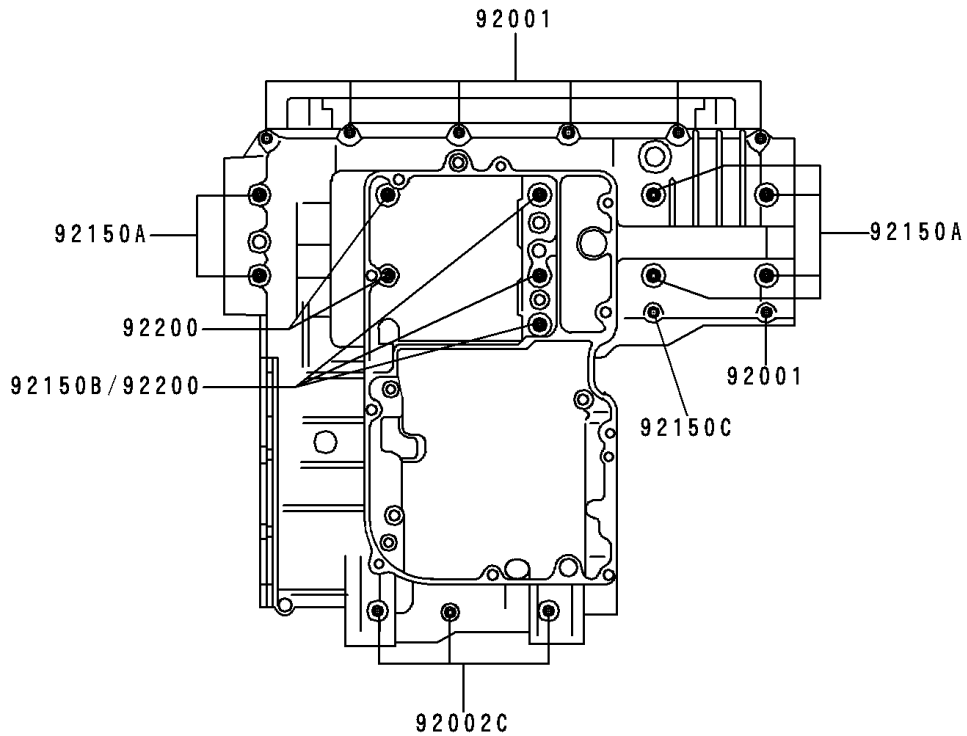

1995 Concours PARTS DIAGRAM

Crankcase Bolt Pattern

E1412

Upper Case

Lower Case

1995 Concours PARTS LIST

Crankcase Bolt Pattern

ITEM NAME	PART NUMBER	QUANTITY
BOLT,6X38 (Ref # 92001)	92001-1899	8
BOLT,6X55 (Ref # 92002)	92002-1054	1
BOLT,6X85 (Ref # 92002A)	92002-1306	1
BOLT,8X63 (Ref # 92002B)	92002-1308	2
BOLT,6X120 (Ref # 92002C)	92002-1654	3
BOLT,6X115 (Ref # 92150)	92150-1140	3
BOLT,9X90 (Ref # 92150A)	92150-1364	6
BOLT,9X140 (Ref # 92150B)	92150-1365	3
BOLT,7X38 (Ref # 92150C)	92150-1367	1
WASHER,9.5X18X1.2 (Ref # 92200)	92200-1037	5
WASHER,8.5X16X1.2 (Ref # 92200A)	92200-1063	1