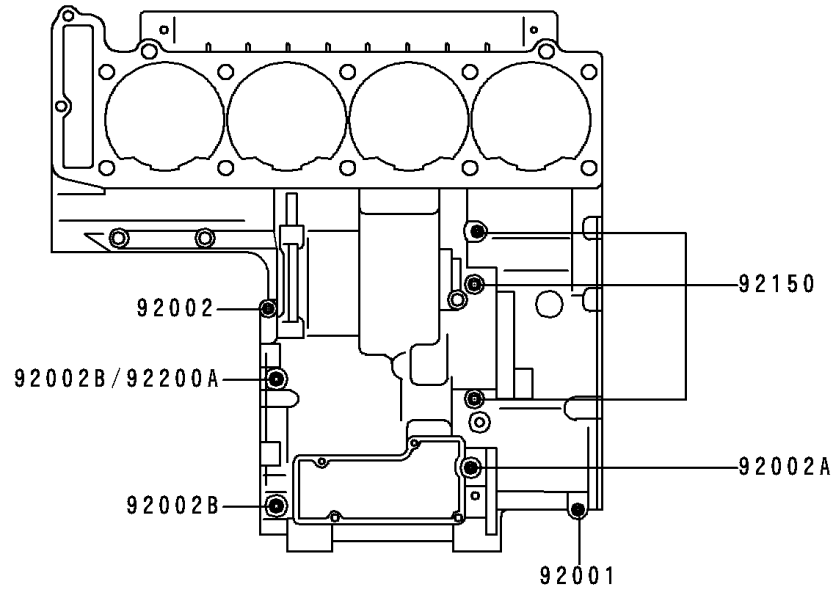

1995 Concours PARTS DIAGRAM

Crankcase Bolt Pattern

E1412

Upper Case

Lower Case

1995 Concours PARTS LIST

Crankcase Bolt Pattern

ITEM NAME	PART NUMBER	QUANTITY
BOLT,6X38 (Ref # 92001)	92001-1899	8
BOLT,6X55 (Ref # 92002)	92002-1054	1
BOLT,6X85 (Ref # 92002A)	92002-1306	1
BOLT,8X63 (Ref # 92002B)	92002-1308	2
BOLT,6X120 (Ref # 92002C)	92002-1654	3
BOLT,6X115 (Ref # 92150)	92150-1140	3
BOLT,9X90 (Ref # 92150A)	92150-1364	6
BOLT,9X140 (Ref # 92150B)	92150-1365	3
BOLT,7X38 (Ref # 92150C)	92150-1367	1
WASHER,9.5X18X1.2 (Ref # 92200)	92200-1037	5
WASHER,8.5X16X1.2 (Ref # 92200A)	92200-1063	1