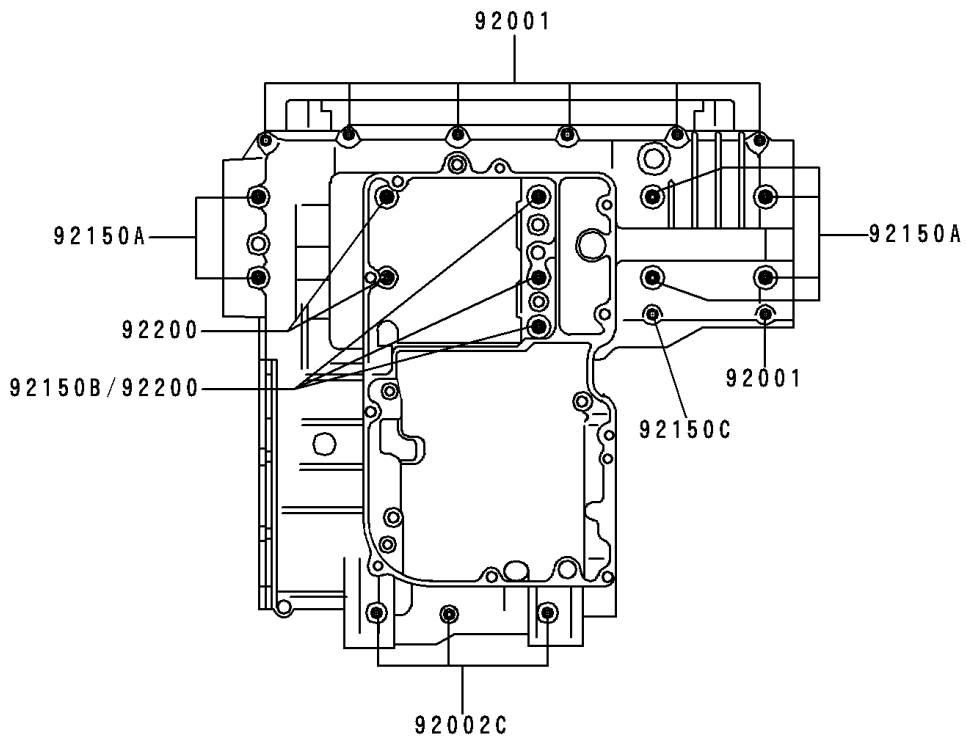

1996 Concours (Canada Only) PARTS DIAGRAM

Crankcase Bolt Pattern

E1412

Upper Case

Lower Case

1996 Concours (Canada Only) PARTS LIST

Crankcase Bolt Pattern

ITEM NAME	PART NUMBER	QUANTITY
BOLT,6X38 (Ref # 92001)	92001-1899	8
BOLT,6X55 (Ref # 92002)	92002-1054	1
BOLT,6X85 (Ref # 92002A)	92002-1306	1
BOLT,8X63 (Ref # 92002B)	92002-1308	2
BOLT,6X120 (Ref # 92002C)	92002-1654	3
BOLT,6X115 (Ref # 92150)	92150-1140	3
BOLT,9X90 (Ref # 92150A)	92150-1364	6
BOLT,9X140 (Ref # 92150B)	92150-1365	3
BOLT,7X38 (Ref # 92150C)	92150-1367	1
WASHER,9.5X18X1.2 (Ref # 92200)	92200-1037	5
WASHER,8.5X16X1.2 (Ref # 92200A)	92200-1063	1