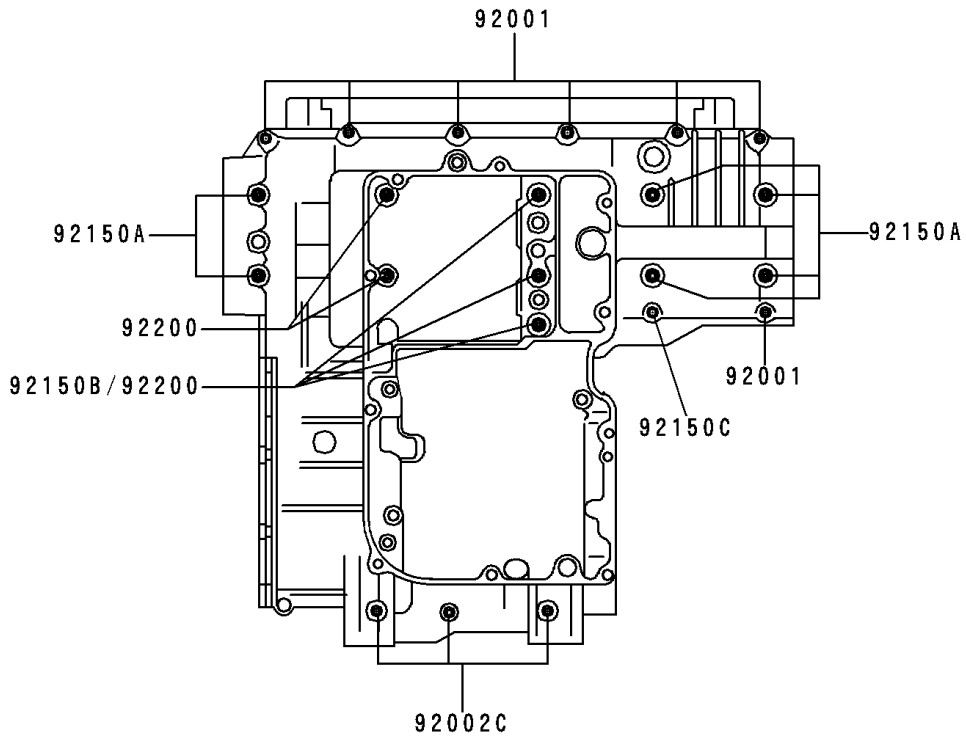

# 1996 Concours (Canada Only) PARTS DIAGRAM

## Crankcase Bolt Pattern

E1412

Upper Case

Lower Case

### Crankcase Bolt Pattern

ITEM NAME	PART NUMBER	QUANTITY
BOLT,6X38 (Ref # 92001)	92001-1899	8
BOLT,6X55 (Ref # 92002)	92002-1054	1
BOLT,6X85 (Ref # 92002A)	92002-1306	1
BOLT,8X63 (Ref # 92002B)	92002-1308	2
BOLT,6X120 (Ref # 92002C)	92002-1654	3
BOLT,6X115 (Ref # 92150)	92150-1140	3
BOLT,9X90 (Ref # 92150A)	92150-1364	6
BOLT,9X140 (Ref # 92150B)	92150-1365	3
BOLT,7X38 (Ref # 92150C)	92150-1367	1
WASHER,9.5X18X1.2 (Ref # 92200)	92200-1037	5
WASHER,8.5X16X1.2 (Ref # 92200A)	92200-1063	1