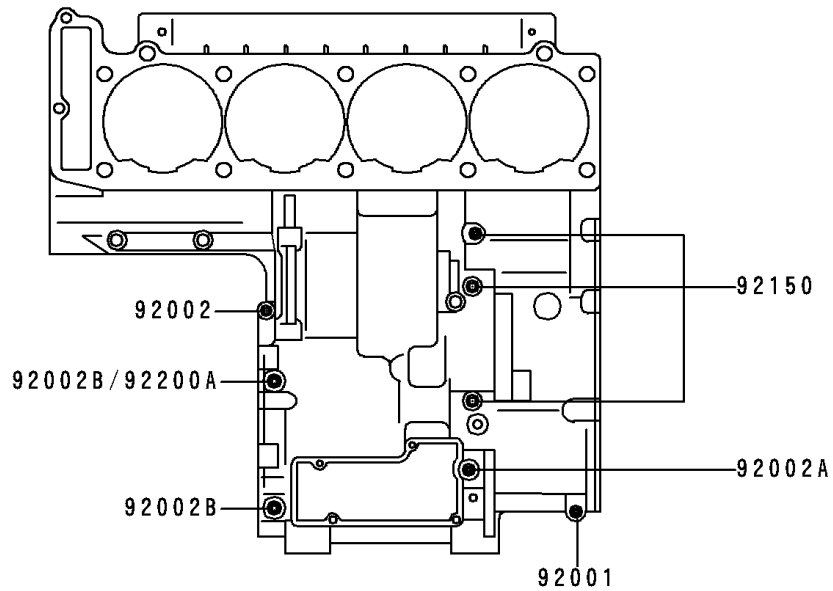

1996 Concours (Canada Only) PARTS DIAGRAM

Crankcase Bolt Pattern

E1412

Upper Case

Lower Case

1996 Concours (Canada Only) PARTS LIST

Crankcase Bolt Pattern

ITEM NAME	PART NUMBER	QUANTITY
BOLT,6X38 (Ref # 92001)	92001-1899	8
BOLT,6X55 (Ref # 92002)	92002-1054	1
BOLT,6X85 (Ref # 92002A)	92002-1306	1
BOLT,8X63 (Ref # 92002B)	92002-1308	2
BOLT,6X120 (Ref # 92002C)	92002-1654	3
BOLT,6X115 (Ref # 92150)	92150-1140	3
BOLT,9X90 (Ref # 92150A)	92150-1364	6
BOLT,9X140 (Ref # 92150B)	92150-1365	3
BOLT,7X38 (Ref # 92150C)	92150-1367	1
WASHER,9.5X18X1.2 (Ref # 92200)	92200-1037	5
WASHER,8.5X16X1.2 (Ref # 92200A)	92200-1063	1