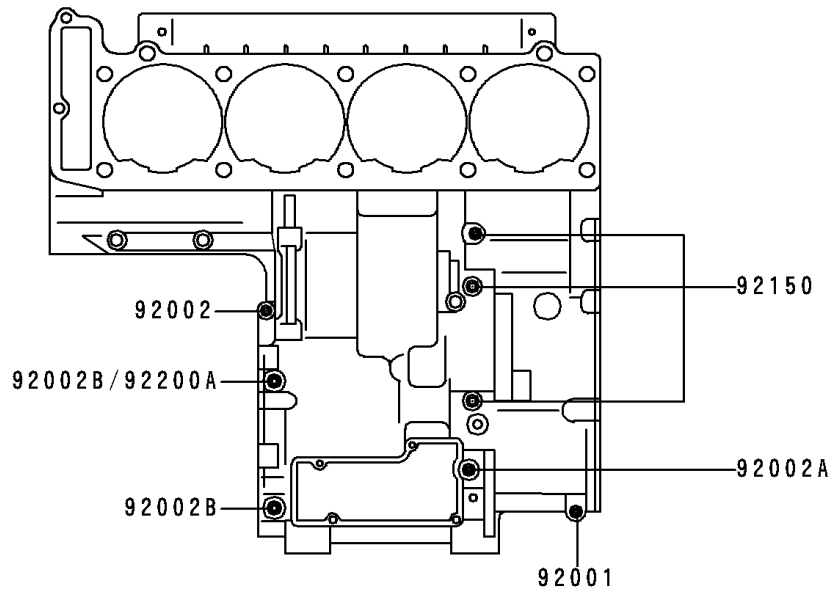

# 1996 Concours (Canada Only) PARTS DIAGRAM

## Crankcase Bolt Pattern

E1412

Upper Case

Lower Case

### Crankcase Bolt Pattern

ITEM NAME	PART NUMBER	QUANTITY
BOLT,6X38 (Ref # 92001)	92001-1899	8
BOLT,6X55 (Ref # 92002)	92002-1054	1
BOLT,6X85 (Ref # 92002A)	92002-1306	1
BOLT,8X63 (Ref # 92002B)	92002-1308	2
BOLT,6X120 (Ref # 92002C)	92002-1654	3
BOLT,6X115 (Ref # 92150)	92150-1140	3
BOLT,9X90 (Ref # 92150A)	92150-1364	6
BOLT,9X140 (Ref # 92150B)	92150-1365	3
BOLT,7X38 (Ref # 92150C)	92150-1367	1
WASHER,9.5X18X1.2 (Ref # 92200)	92200-1037	5
WASHER,8.5X16X1.2 (Ref # 92200A)	92200-1063	1