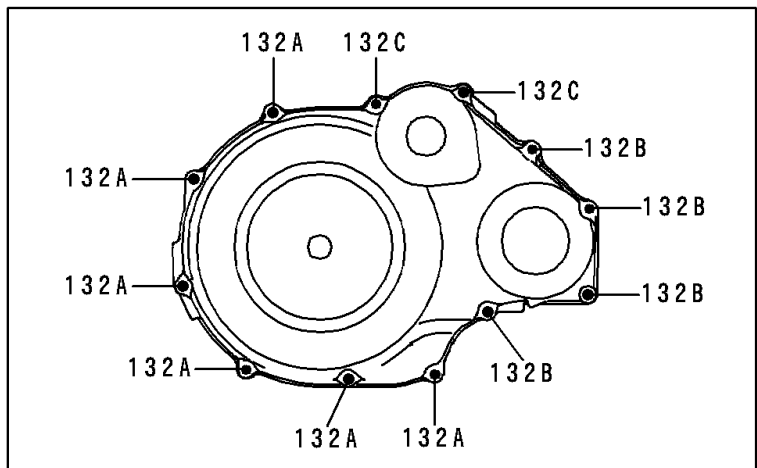

1996 Concours (Canada Only) PARTS DIAGRAM

Engine Cover(s)

E1431

1996 Concours (Canada Only) PARTS LIST

Engine Cover(s)

ITEM NAME	PART NUMBER	QUANTITY
BOLT-FLANGED-SMALL (Ref # 132)	132J0620	7
BOLT-FLANGED-SMALL (Ref # 132A)	132J0625	6
BOLT-FLANGED-SMALL,6X40 (Ref # 132B)	132J0640	4
BOLT-FLANGED-SMALL,6X55 (Ref # 132C)	132J0655	2
SCREW-PAN-CROS (Ref # 220)	220B0510	1
GASKET,CLUTCH COVER (Ref # 11009)	11009-1860	1
GASKET,PULSING COVER (Ref # 11060)	11060-1695	1
COVER,LH (Ref # 14024)	14024-1066	1
COVER,CLUTCH (Ref # 14024A)	14024-1067	1
COVER,SOUND ARRESTER (Ref # 14024B)	14024-1925	1
COVER,CLUTCH COVER (Ref # 14090)	14090-1409	1
PIPE,CLUTCH COVER (Ref # 32033)	32033-1204	1
BOLT,BANJO,8X20 (Ref # 92001)	92001-1855	1
BOLT,6X10 (Ref # 92002)	92002-1541	4
NUT,SPEED,5MM (Ref # 92018)	92018-004	1
WASHER,5.5X20X1.2 (Ref # 92022)	92022-104	1
RING-O (Ref # 92055)	92055-1146	1
PLUG (Ref # 92066)	92066-1397	1
GROMMET,CLUTCH COVER (Ref # 92071)	92071-1108	1
DAMPER,CLUTCH COVER (Ref # 92075)	92075-1594	1
DAMPER,SOUND ARRESTER (Ref # 92160)	92160-1209	1