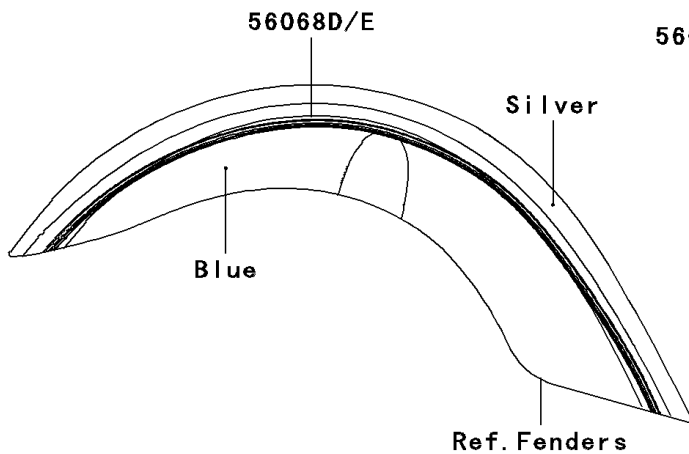

2009 Vulcan® 2000 Classic LT PARTS DIAGRAM

Decals(Silver/Blue)(J9F)

F2861C

2009 Vulcan® 2000 Classic LT PARTS LIST

Decals(Silver/Blue)(J9F)

ITEM NAME	PART NUMBER	QUANTITY
MARK,SIDE COVER,RH,KAWASAKI (Ref # 56052)	56052-0234	1
MARK,FUEL TANK,LH (Ref # 56052A)	56052-0277	1
MARK,FUEL TANK,RH (Ref # 56052B)	56052-0278	1
MARK,BACKREST (Ref # 56052C)	56052-0325	1
MARK,OUTER PLATE (Ref # 56052D)	56052-0849	1
PATTERN,FUEL TANK,LH (Ref # 56068)	56068-1368	1
PATTERN,FUEL TANK,RH (Ref # 56068A)	56068-1369	1
PATTERN,RR FENDER,LH (Ref # 56068B)	56068-1370	1
PATTERN,RR FENDER,RH (Ref # 56068C)	56068-1371	1
PATTERN,FR FENDER,LH (Ref # 56068D)	56068-1372	1
PATTERN,FR FENDER,RH (Ref # 56068E)	56068-1373	1