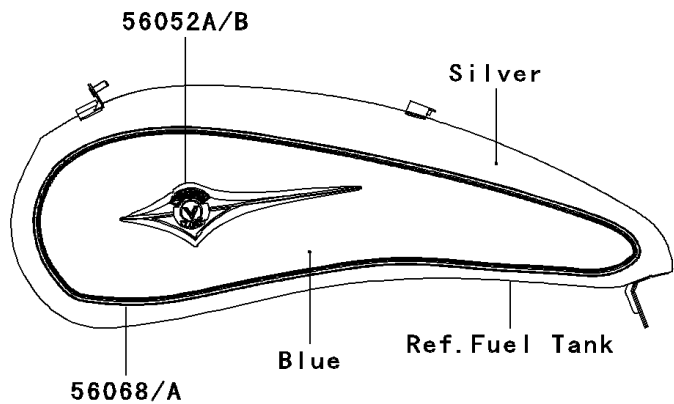

2009 Vulcan® 2000 Classic LT PARTS DIAGRAM

Decals(Silver/Blue)(J9F)

F2861C

2009 Vulcan® 2000 Classic LT PARTS LIST

Decals(Silver/Blue)(J9F)

ITEM NAME	PART NUMBER	QUANTITY
MARK,SIDE COVER,RH,KAWASAKI (Ref # 56052)	56052-0234	1
MARK,FUEL TANK,LH (Ref # 56052A)	56052-0277	1
MARK,FUEL TANK,RH (Ref # 56052B)	56052-0278	1
MARK,BACKREST (Ref # 56052C)	56052-0325	1
MARK,OUTER PLATE (Ref # 56052D)	56052-0849	1
PATTERN,FUEL TANK,LH (Ref # 56068)	56068-1368	1
PATTERN,FUEL TANK,RH (Ref # 56068A)	56068-1369	1
PATTERN,RR FENDER,LH (Ref # 56068B)	56068-1370	1
PATTERN,RR FENDER,RH (Ref # 56068C)	56068-1371	1
PATTERN,FR FENDER,LH (Ref # 56068D)	56068-1372	1
PATTERN,FR FENDER,RH (Ref # 56068E)	56068-1373	1