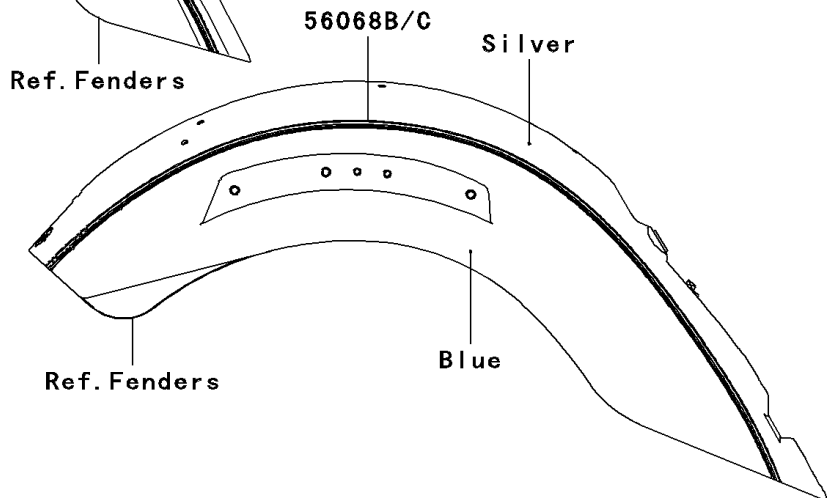

2009 Vulcan® 2000 Classic LT PARTS DIAGRAM

Decals(Silver/Blue)(J9F)

F2861C

2009 Vulcan® 2000 Classic LT PARTS LIST

Decals(Silver/Blue)(J9F)

ITEM NAME	PART NUMBER	QUANTITY
MARK,SIDE COVER,RH,KAWASAKI (Ref # 56052)	56052-0234	1
MARK,FUEL TANK,LH (Ref # 56052A)	56052-0277	1
MARK,FUEL TANK,RH (Ref # 56052B)	56052-0278	1
MARK,BACKREST (Ref # 56052C)	56052-0325	1
MARK,OUTER PLATE (Ref # 56052D)	56052-0849	1
PATTERN,FUEL TANK,LH (Ref # 56068)	56068-1368	1
PATTERN,FUEL TANK,RH (Ref # 56068A)	56068-1369	1
PATTERN,RR FENDER,LH (Ref # 56068B)	56068-1370	1
PATTERN,RR FENDER,RH (Ref # 56068C)	56068-1371	1
PATTERN,FR FENDER,LH (Ref # 56068D)	56068-1372	1
PATTERN,FR FENDER,RH (Ref # 56068E)	56068-1373	1