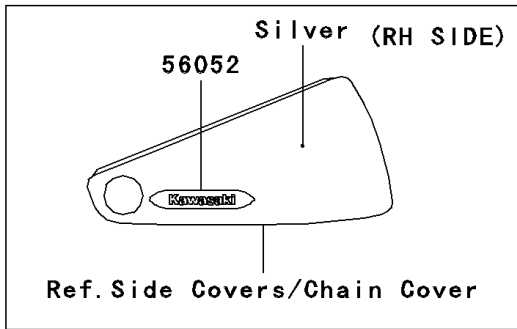

2009 Vulcan® 2000 Classic LT PARTS DIAGRAM

Decals(Silver/Blue)(J9F)

F2861C

2009 Vulcan® 2000 Classic LT PARTS LIST

Decals(Silver/Blue)(J9F)

ITEM NAME	PART NUMBER	QUANTITY
MARK,SIDE COVER,RH,KAWASAKI (Ref # 56052)	56052-0234	1
MARK,FUEL TANK,LH (Ref # 56052A)	56052-0277	1
MARK,FUEL TANK,RH (Ref # 56052B)	56052-0278	1
MARK,BACKREST (Ref # 56052C)	56052-0325	1
MARK,OUTER PLATE (Ref # 56052D)	56052-0849	1
PATTERN,FUEL TANK,LH (Ref # 56068)	56068-1368	1
PATTERN,FUEL TANK,RH (Ref # 56068A)	56068-1369	1
PATTERN,RR FENDER,LH (Ref # 56068B)	56068-1370	1
PATTERN,RR FENDER,RH (Ref # 56068C)	56068-1371	1
PATTERN,FR FENDER,LH (Ref # 56068D)	56068-1372	1
PATTERN,FR FENDER,RH (Ref # 56068E)	56068-1373	1