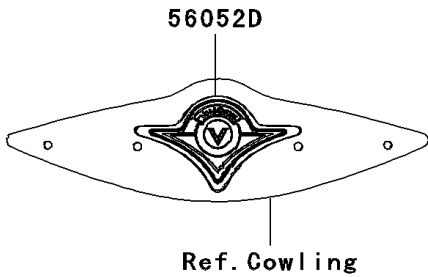

2009 Vulcan® 2000 Classic LT PARTS DIAGRAM

Decals(Silver/Blue)(J9F)

F2861C

2009 Vulcan® 2000 Classic LT PARTS LIST

Decals(Silver/Blue)(J9F)

ITEM NAME	PART NUMBER	QUANTITY
MARK,SIDE COVER,RH,KAWASAKI (Ref # 56052)	56052-0234	1
MARK,FUEL TANK,LH (Ref # 56052A)	56052-0277	1
MARK,FUEL TANK,RH (Ref # 56052B)	56052-0278	1
MARK,BACKREST (Ref # 56052C)	56052-0325	1
MARK,OUTER PLATE (Ref # 56052D)	56052-0849	1
PATTERN,FUEL TANK,LH (Ref # 56068)	56068-1368	1
PATTERN,FUEL TANK,RH (Ref # 56068A)	56068-1369	1
PATTERN,RR FENDER,LH (Ref # 56068B)	56068-1370	1
PATTERN,RR FENDER,RH (Ref # 56068C)	56068-1371	1
PATTERN,FR FENDER,LH (Ref # 56068D)	56068-1372	1
PATTERN,FR FENDER,RH (Ref # 56068E)	56068-1373	1