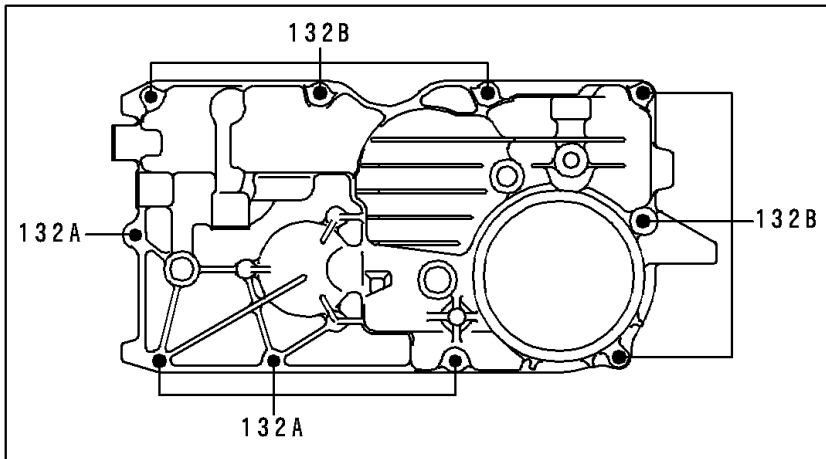

1996 Concours (Canada Only) PARTS DIAGRAM

Breather Cover/Oil Pan

E1432

1996 Concours (Canada Only) PARTS LIST

Breather Cover/Oil Pan

ITEM NAME	PART NUMBER	QUANTITY
BOLT-FLANGED-SMALL (Ref # 132)	132E0625	4
BOLT-FLANGED-SMALL (Ref # 132A)	132J0625	4
BOLT-FLANGED-SMALL,6X40 (Ref # 132B)	132J0640	6
SCREW-PAN-WP-CROS (Ref # 235)	235B0610	2
O RING,90MM (Ref # 671)	671B2590	1
GASKET,OIL PAN (Ref # 11009)	11009-1981	1
GASKET,BREATHER BODY (Ref # 11060)	11060-1339	1
PLATE,BREATHER (Ref # 13169)	13169-1967	1
BODY-BREATHER (Ref # 14070)	14070-1084	1
SEPARATOR,OIL (Ref # 16165)	16165-1053	1
SWITCH,OIL PRESSURE (Ref # 27010)	27010-1313	1
PAN-OIL (Ref # 49034)	49034-1065	1
NOZZLE,6X8,YELLOW (Ref # 92062)	92062-1080	1
GASKET,12X22X2,DRAIN PLUG (Ref # 92065)	92065-097	2
PLUG,OIL DRAIN,12X15 (Ref # 92066)	92066-1174	2