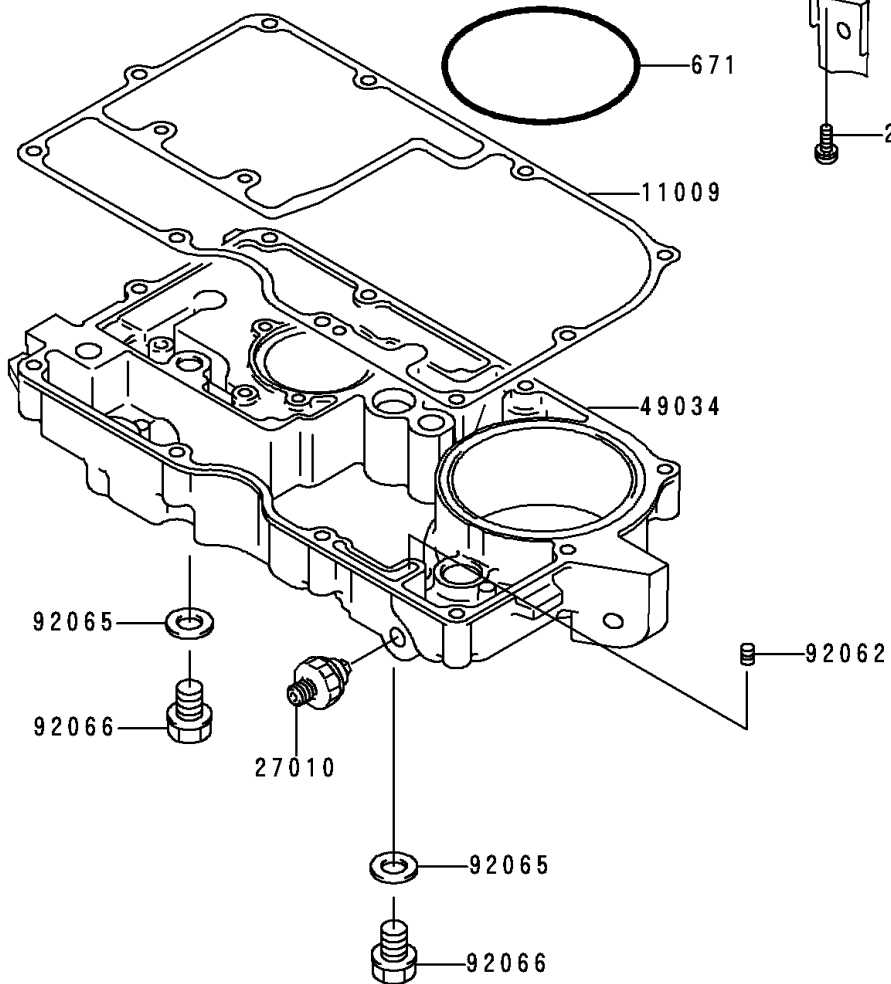

1996 Concours (Canada Only) PARTS DIAGRAM

Breather Cover/Oil Pan

E1432

1996 Concours (Canada Only) PARTS LIST

Breather Cover/Oil Pan

ITEM NAME	PART NUMBER	QUANTITY
BOLT-FLANGED-SMALL (Ref # 132)	132E0625	4
BOLT-FLANGED-SMALL (Ref # 132A)	132J0625	4
BOLT-FLANGED-SMALL,6X40 (Ref # 132B)	132J0640	6
SCREW-PAN-WP-CROS (Ref # 235)	235B0610	2
O RING,90MM (Ref # 671)	671B2590	1
GASKET,OIL PAN (Ref # 11009)	11009-1981	1
GASKET,BREATHER BODY (Ref # 11060)	11060-1339	1
PLATE,BREATHER (Ref # 13169)	13169-1967	1
BODY-BREATHER (Ref # 14070)	14070-1084	1
SEPARATOR,OIL (Ref # 16165)	16165-1053	1
SWITCH,OIL PRESSURE (Ref # 27010)	27010-1313	1
PAN-OIL (Ref # 49034)	49034-1065	1
NOZZLE,6X8,YELLOW (Ref # 92062)	92062-1080	1
GASKET,12X22X2,DRAIN PLUG (Ref # 92065)	92065-097	2
PLUG,OIL DRAIN,12X15 (Ref # 92066)	92066-1174	2