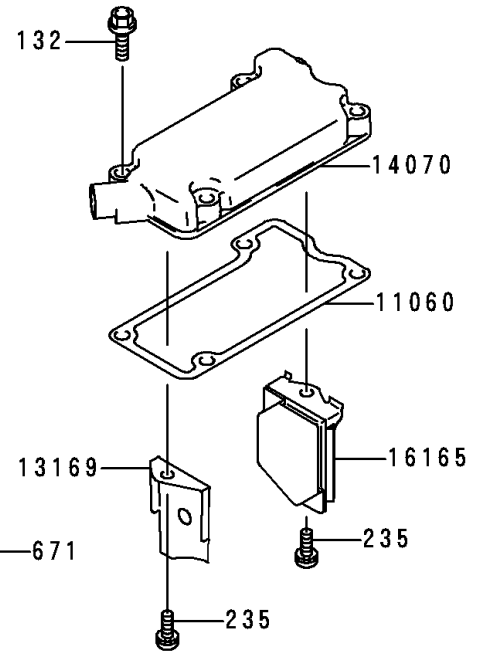

1996 Concours (Canada Only) PARTS DIAGRAM

Breather Cover/Oil Pan

E1432

1996 Concours (Canada Only) PARTS LIST

Breather Cover/Oil Pan

ITEM NAME	PART NUMBER	QUANTITY
BOLT-FLANGED-SMALL (Ref # 132)	132E0625	4
BOLT-FLANGED-SMALL (Ref # 132A)	132J0625	4
BOLT-FLANGED-SMALL,6X40 (Ref # 132B)	132J0640	6
SCREW-PAN-WP-CROS (Ref # 235)	235B0610	2
O RING,90MM (Ref # 671)	671B2590	1
GASKET,OIL PAN (Ref # 11009)	11009-1981	1
GASKET,BREATHER BODY (Ref # 11060)	11060-1339	1
PLATE,BREATHER (Ref # 13169)	13169-1967	1
BODY-BREATHER (Ref # 14070)	14070-1084	1
SEPARATOR,OIL (Ref # 16165)	16165-1053	1
SWITCH,OIL PRESSURE (Ref # 27010)	27010-1313	1
PAN-OIL (Ref # 49034)	49034-1065	1
NOZZLE,6X8,YELLOW (Ref # 92062)	92062-1080	1
GASKET,12X22X2,DRAIN PLUG (Ref # 92065)	92065-097	2
PLUG,OIL DRAIN,12X15 (Ref # 92066)	92066-1174	2