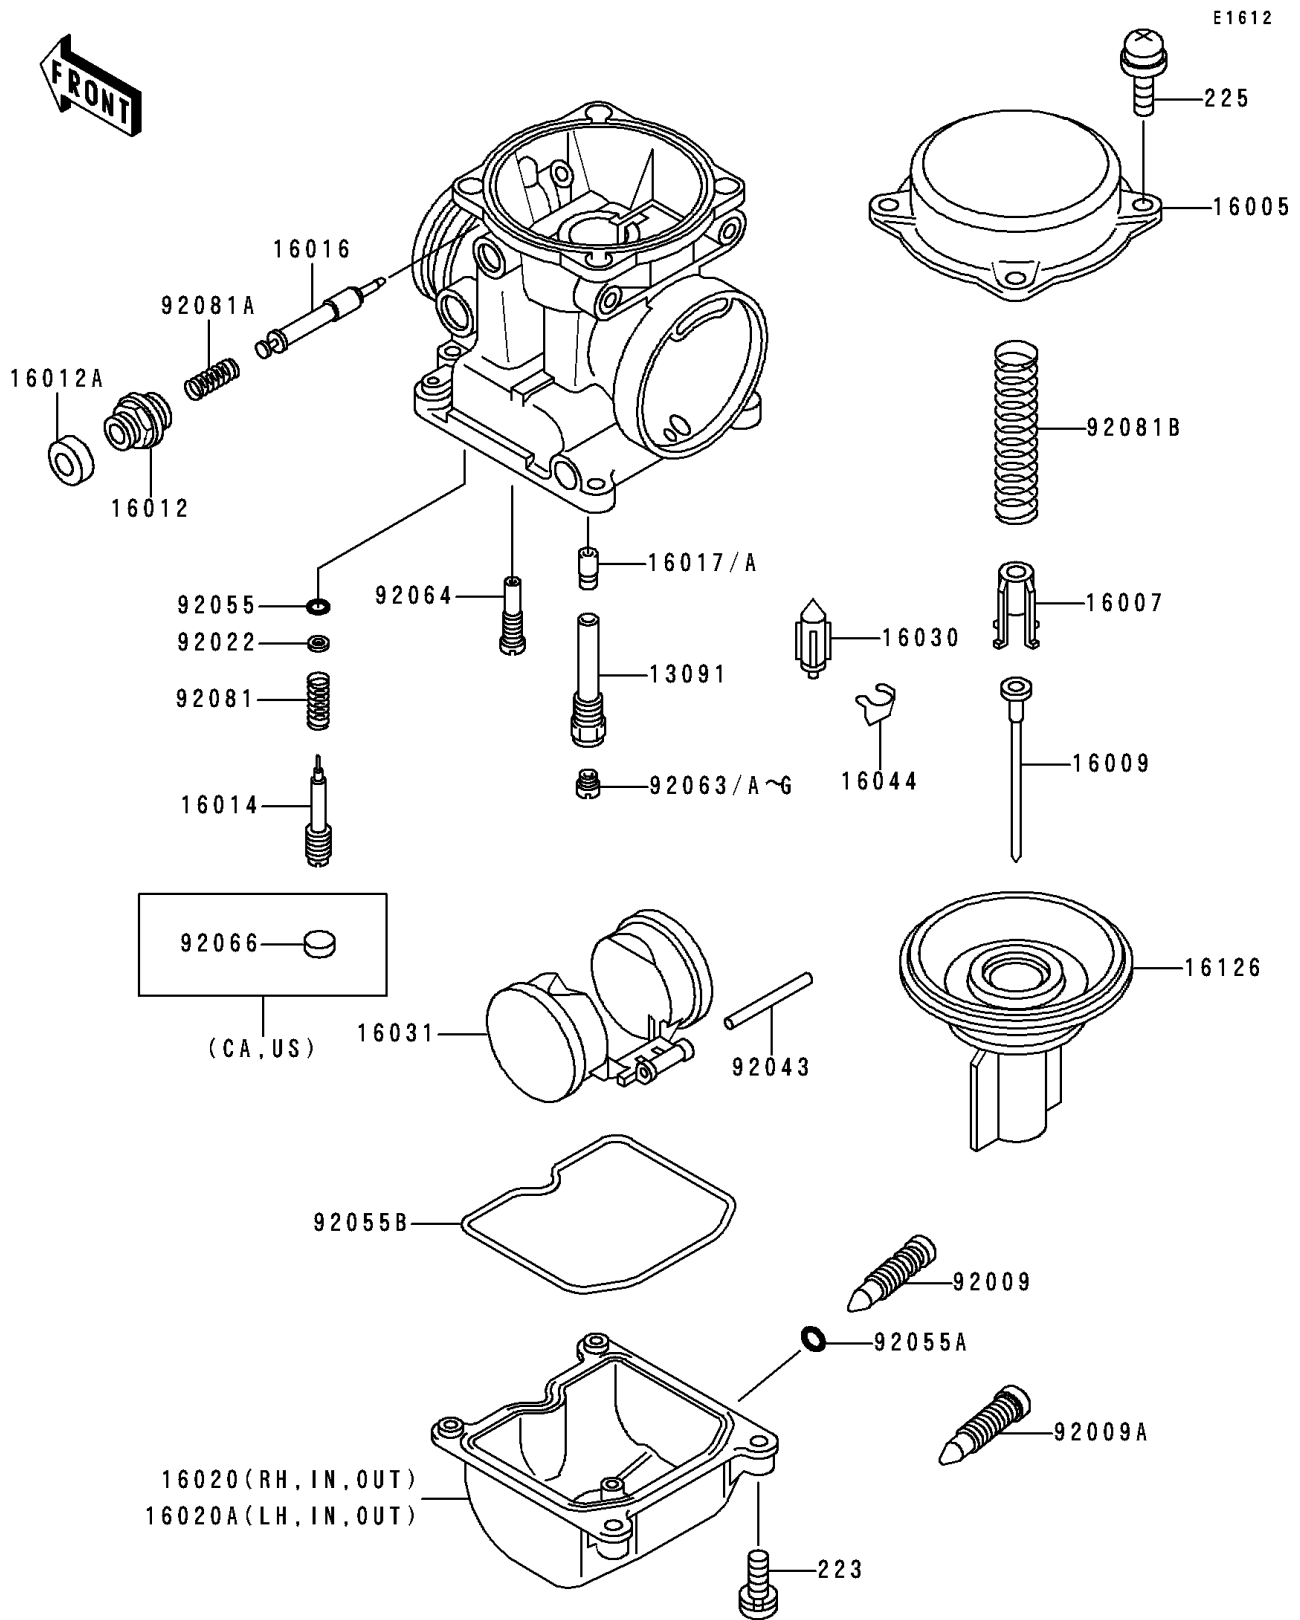

1996 Concours (Canada Only) PARTS DIAGRAM

Carburetor Parts

1996 Concours (Canada Only) PARTS LIST

Carburetor Parts

ITEM NAME	PART NUMBER	QUANTITY
HOLDER,NEEDLE JET (Ref # 13091)	13091-1259	4
TOP-CHAMBER,MIXING (Ref # 16005)	16005-1056	4
SEAT-SPRING,THROTTLE VALVE (Ref # 16007)	16007-1120	4
NEEDLE-JET,N52M (Ref # 16009)	16009-1326	4
CAP-STARTER PLUNGER (Ref # 16012)	16012-1051	4
CAP-STARTER PLUNGER (Ref # 16012A)	16012-1052	4
SCREW-PILOT AIR (Ref # 16014)	16014-1054	4
PLUNGER,STARTER (Ref # 16016)	16016-1061	4
JET-NEEDLE (Ref # 16017)	16017-1313	4
VALVE-FLOAT (Ref # 16030)	16030-1007	4
FLOAT (Ref # 16031)	16031-1056	4
CLAMP,FLOAT VALVE (Ref # 16044)	16044-007	4
VALVE,VACUUM (Ref # 16126)	16126-1160	4
SCREW,DRAIN,M6X1.0 (Ref # 92009)	92009-1487	4
SCREW,DRAIN,M6X0.75 (Ref # 92009A)	92009-1551	4
WASHER,PLAIN (Ref # 92022)	92022-1003	4
PIN,FLOAT (Ref # 92043)	92043-1207	4
RING-O,PILOT ADJUST (Ref # 92055)	92055-1002	4
RING-O,DRAIN SCREW (Ref # 92055A)	92055-1053	4
RING-O,FLOAT CHAMBER (Ref # 92055B)	92055-1222	4
JET-MAIN,#125 (Ref # 92063A)	92063-1069	4
JET-MAIN,#120 (Ref # 92063B)	92063-1072	4
JET-MAIN,#122 (Ref # 92063C)	92063-1073	4
JET-MAIN,#128 (Ref # 92063D)	92063-1074	4
JET-MAIN,#130 (Ref # 92063F)	92063-1075	4
SCREW-PAN-WS-CROS (Ref # 223)	223C0416	16
SCREW-PAN-WSP-CROS (Ref # 225)	225C0418	15
JET-PILOT,#35 (Ref # 92064)	92064-1101	4
SPRING,PILOT ADJUST SCREW (Ref # 92081)	92081-1002	4

1996 Concours (Canada Only) PARTS LIST

Carburetor Parts

ITEM NAME	PART NUMBER	QUANTITY
SPRING,STARTER PLUNGER (Ref # 92081A)	92081-1761	4
SPRING,VACUUM VALVE (Ref # 92081B)	92081-1925	4
CHAMBER-FLOAT,RH,SIDE (Ref # 16020)	16020-1054	2
CHAMBER-FLOAT,LH,SIDE (Ref # 16020A)	16020-1055	2