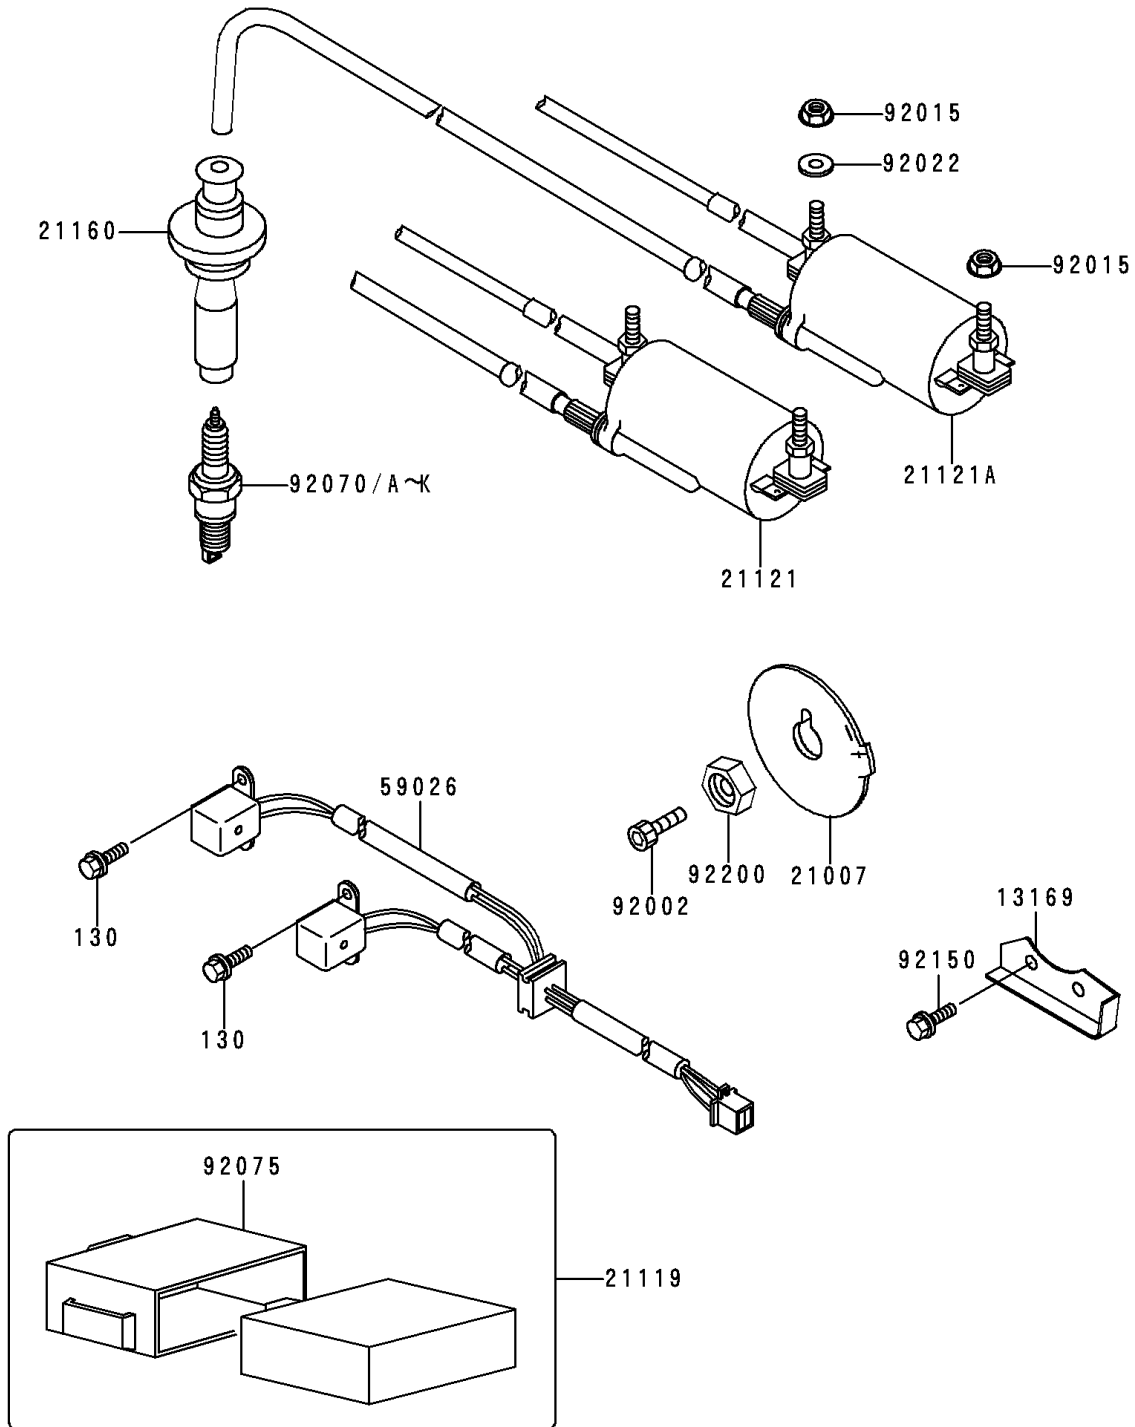

# 1996 Concours (Canada Only) PARTS DIAGRAM

Ignition System

E1830

## Ignition System

ITEM NAME	PART NUMBER	QUANTITY
PLATE,CHAIN GUIDE (Ref # 13169)	13169-1748	1
ROTOR,PULSING COIL (Ref # 21007)	21007-1109	1
IGNITER (Ref # 21119)	21119-1110	1
COIL-IGNITION,#1&#4 (Ref # 21121)	21121-1110	1
COIL-IGNITION,#2&#3 (Ref # 21121A)	21121-1111	1
CAP-ASSY-PLUG (Ref # 21160)	21160-1065	4
COIL-PULSING (Ref # 59026)	59026-1061	1
BOLT,SOCKET,8X25 (Ref # 92002)	92002-1442	1
NUT,FLANGED,6MM (Ref # 92015)	92015-1193	4
WASHER,7X16X1.2 (Ref # 92022)	92022-024	2
PLUG-SPARK,X24ESR-U(ND) (Ref # 92070)		4
PLUG-SPARK,X27ESR-U(ND) (Ref # 92070G)		4
PLUG-SPARK,X22ESR-U(ND) (Ref # 92070H)		4
PLUG-SPARK,DR7EA(NGK) (Ref # 92070I)	92070-1165	4
BOLT-FLANGED (Ref # 130)	130G0512	4
PLUG-SPARK,DR9EA(NGK) (Ref # 92070J)	92070-1189	4
PLUG-SPARK,DR8EA(NGK) (Ref # 92070K)	92070-1199	4
DAMPER,IGNITER (Ref # 92075)	92075-1592	1
BOLT,6X12 (Ref # 92150)	92150-1841	2
WASHER,ROTOR (Ref # 92200)	92200-1173	1