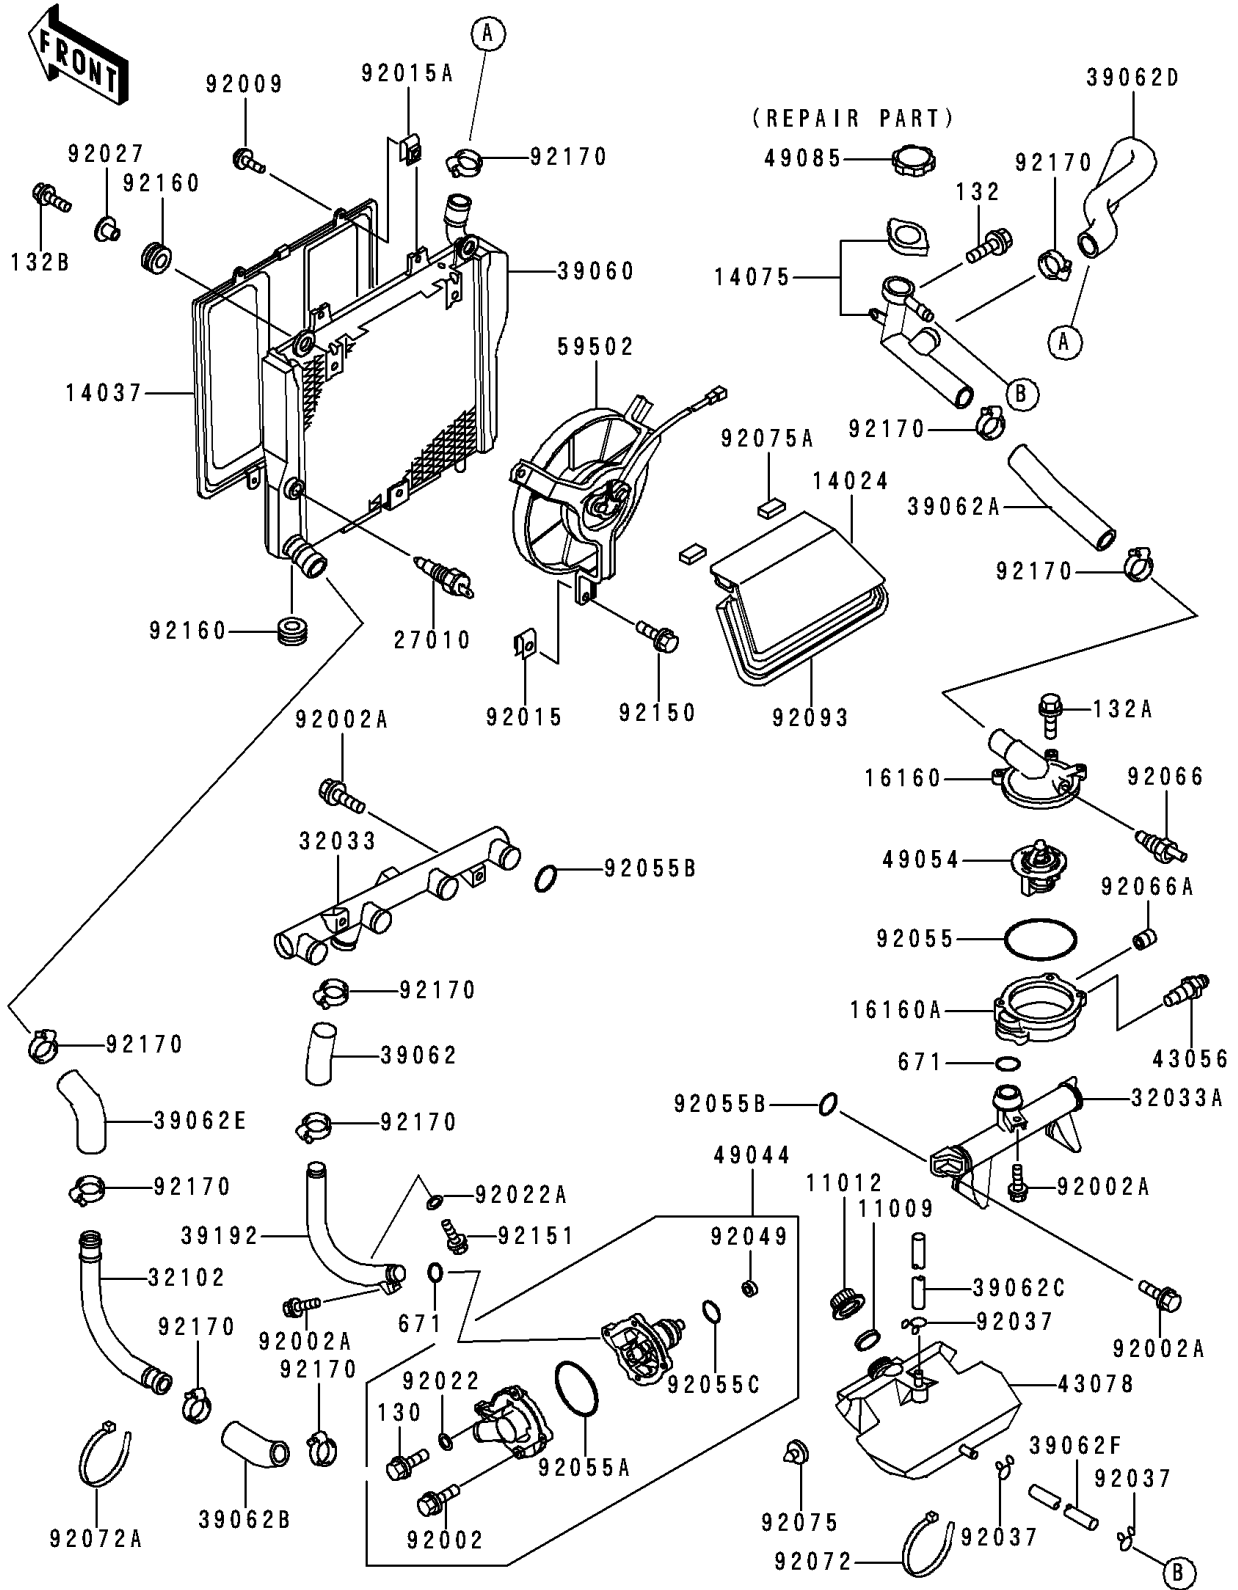

# 1999 Concours PARTS DIAGRAM

Radiator

E3032

## Radiator

ITEM NAME	PART NUMBER	QUANTITY
NUT (Ref # 92015)	92015-1487	3
NUT,6MM (Ref # 92015A)	92015-1758	4
WASHER,6MM (Ref # 92022)	92022-1976	1
WASHER,6.2X11X1 (Ref # 92022A)	92022-304	1
COLLAR,L=14 (Ref # 92027)	92027-1134	2
CLAMP,TUBE (Ref # 92037)	92037-147	3
SEAL-OIL,WATER PUMP (Ref # 92049)	92049-1416	1
RING-O,53.5X2.6 (Ref # 92055)	92055-112	1
RING-O,WATER PUMP (Ref # 92055A)	92055-1271	1
RING-O (Ref # 92055B)	92055-1282	6
RING-O,33.2X2.4 (Ref # 92055C)	92055-1424	1
BOLT-FLANGED,6X10,BLACK (Ref # 130)	130C0610	1
BOLT-FLANGED-SMALL (Ref # 132)	132J0608	2
BOLT-FLANGED-SMALL (Ref # 132A)	132J0620	3
BOLT-FLANGED-SMALL (Ref # 132B)	132J0825	2
O RING,25MM (Ref # 671)	671B2525	2
PLUG,SENSOR WATER (Ref # 92066)	92066-1183	1
PLUG (Ref # 92066A)	92066-1201	1
BAND,L=185 (Ref # 92072)	92072-1195	1
BAND,L=365 (Ref # 92072A)	92072-1197	1
DAMPER,RUBBER (Ref # 92075)	92075-078	8
DAMPER (Ref # 92075A)	92075-1446	2
SEAL (Ref # 92093)	92093-1214	1
BOLT,6X16 (Ref # 92150)	92150-1187	3
BOLT,6X10 (Ref # 92151)	92151-1344	1
DAMPER (Ref # 92160)	92160-1007	4
CLAMP,COOLING HOSE (Ref # 92170)	92170-1284	10