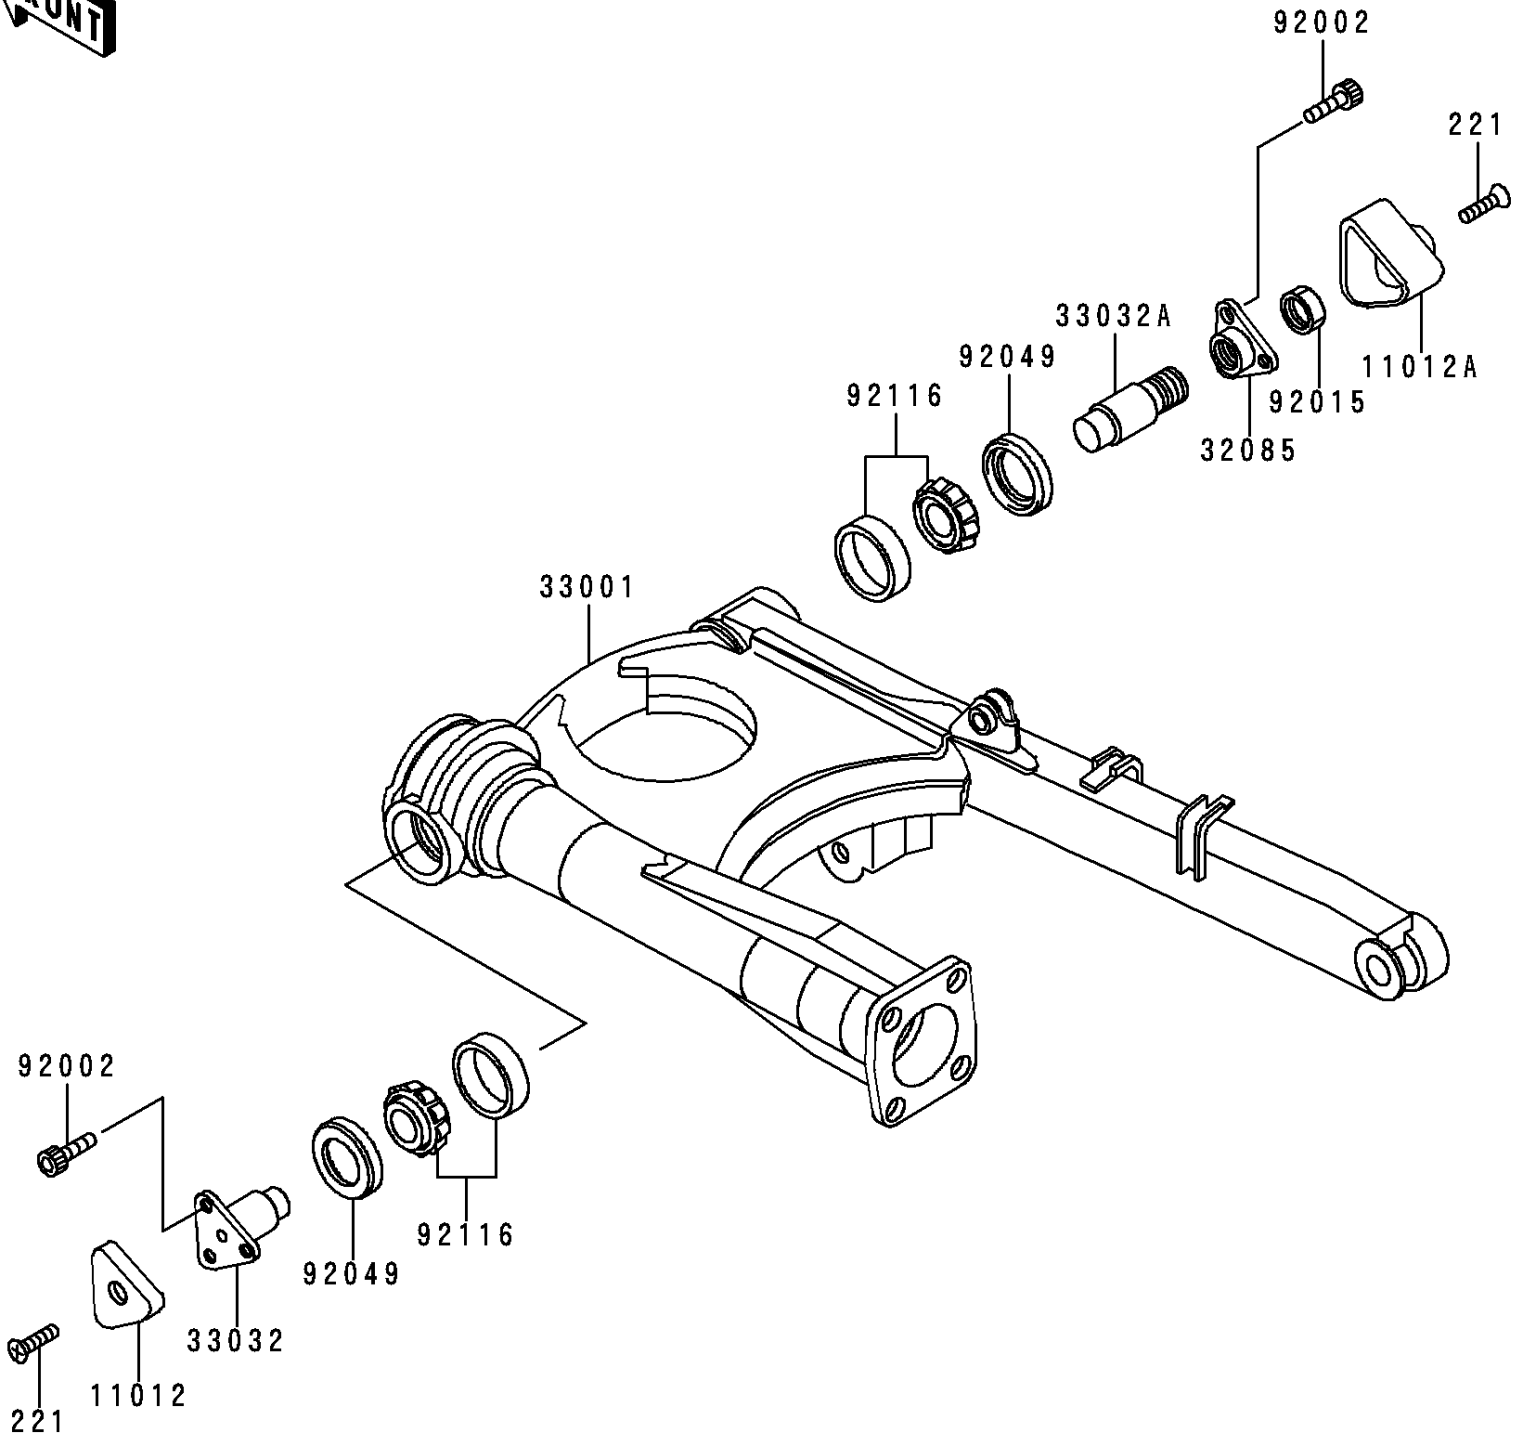

# 1996 Concours (Canada Only) PARTS DIAGRAM

Swingarm

F2141

### Swingarm

ITEM NAME	PART NUMBER	QUANTITY
SCREW-CSK-CROS (Ref # 221)	221C0620	2
CAP,SWING ARM,LH (Ref # 11012)	11012-1512	1
CAP,SWING ARM,RH (Ref # 11012A)	11012-1518	1
STOPPER,SWING ARM SHAFT,RH (Ref # 32085)	32085-1234	1
ARM-COMP-SWING (Ref # 33001)	33001-1463	1
SHAFT-SWING ARM,LH (Ref # 33032)	33032-1122	1
SHAFT-SWING ARM,RH (Ref # 33032A)	33032-1123	1
BOLT,SOCKET,8X20 (Ref # 92002)	92002-1178	6
NUT,20MM (Ref # 92015)	92015-1589	1
SEAL-OIL,26X42X6 (Ref # 92049)	92049-1256	2
BEARING-ROLLER,H1-CAP 32004JR (Ref # 92116)	92116-1061	2