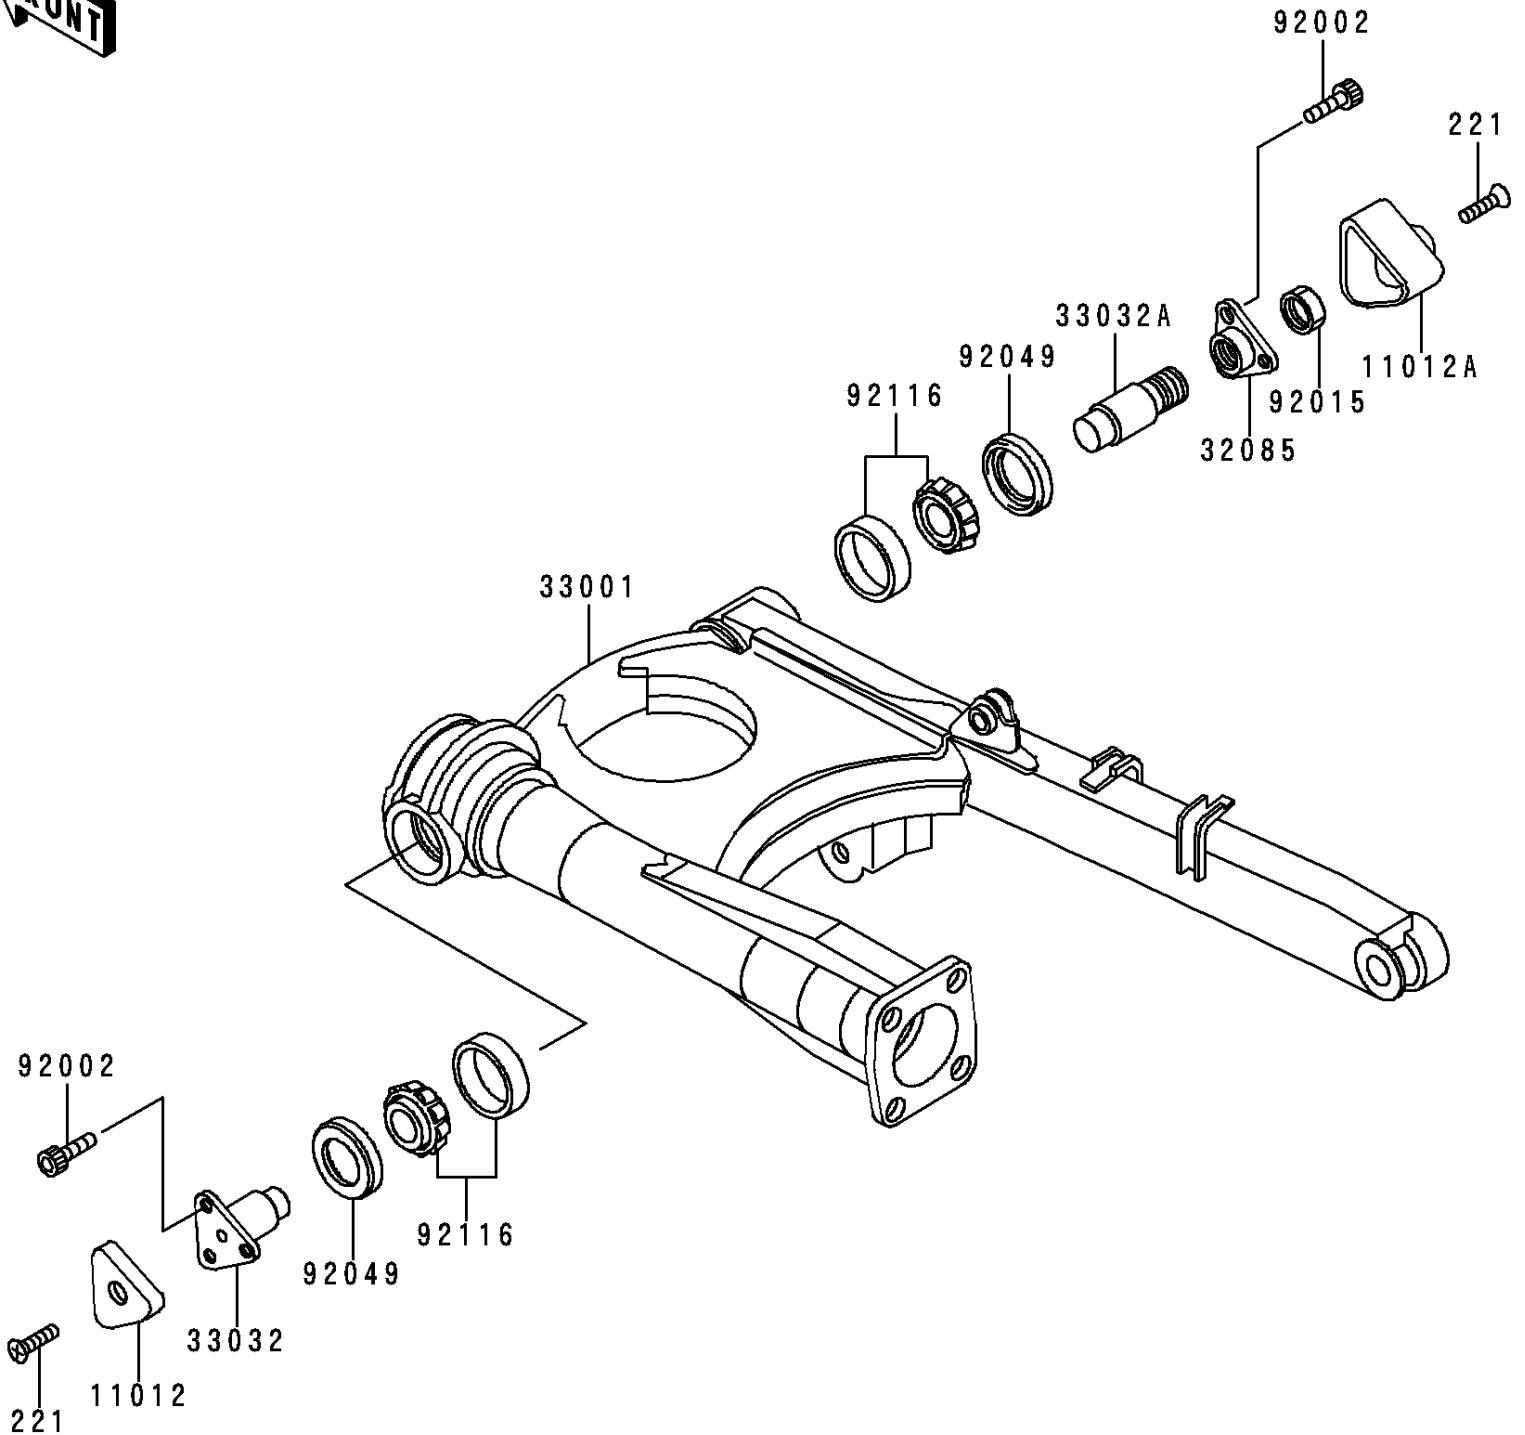

1996 Concours (Canada Only) PARTS DIAGRAM

Swingarm

F2141

1996 Concours (Canada Only) PARTS LIST

Swingarm

ITEM NAME	PART NUMBER	QUANTITY
SCREW-CSK-CROS (Ref # 221)	221C0620	2
CAP,SWING ARM,LH (Ref # 11012)	11012-1512	1
CAP,SWING ARM,RH (Ref # 11012A)	11012-1518	1
STOPPER,SWING ARM SHAFT,RH (Ref # 32085)	32085-1234	1
ARM-COMP-SWING (Ref # 33001)	33001-1463	1
SHAFT-SWING ARM,LH (Ref # 33032)	33032-1122	1
SHAFT-SWING ARM,RH (Ref # 33032A)	33032-1123	1
BOLT,SOCKET,8X20 (Ref # 92002)	92002-1178	6
NUT,20MM (Ref # 92015)	92015-1589	1
SEAL-OIL,26X42X6 (Ref # 92049)	92049-1256	2
BEARING-ROLLER,H1-CAP 32004JR (Ref # 92116)	92116-1061	2