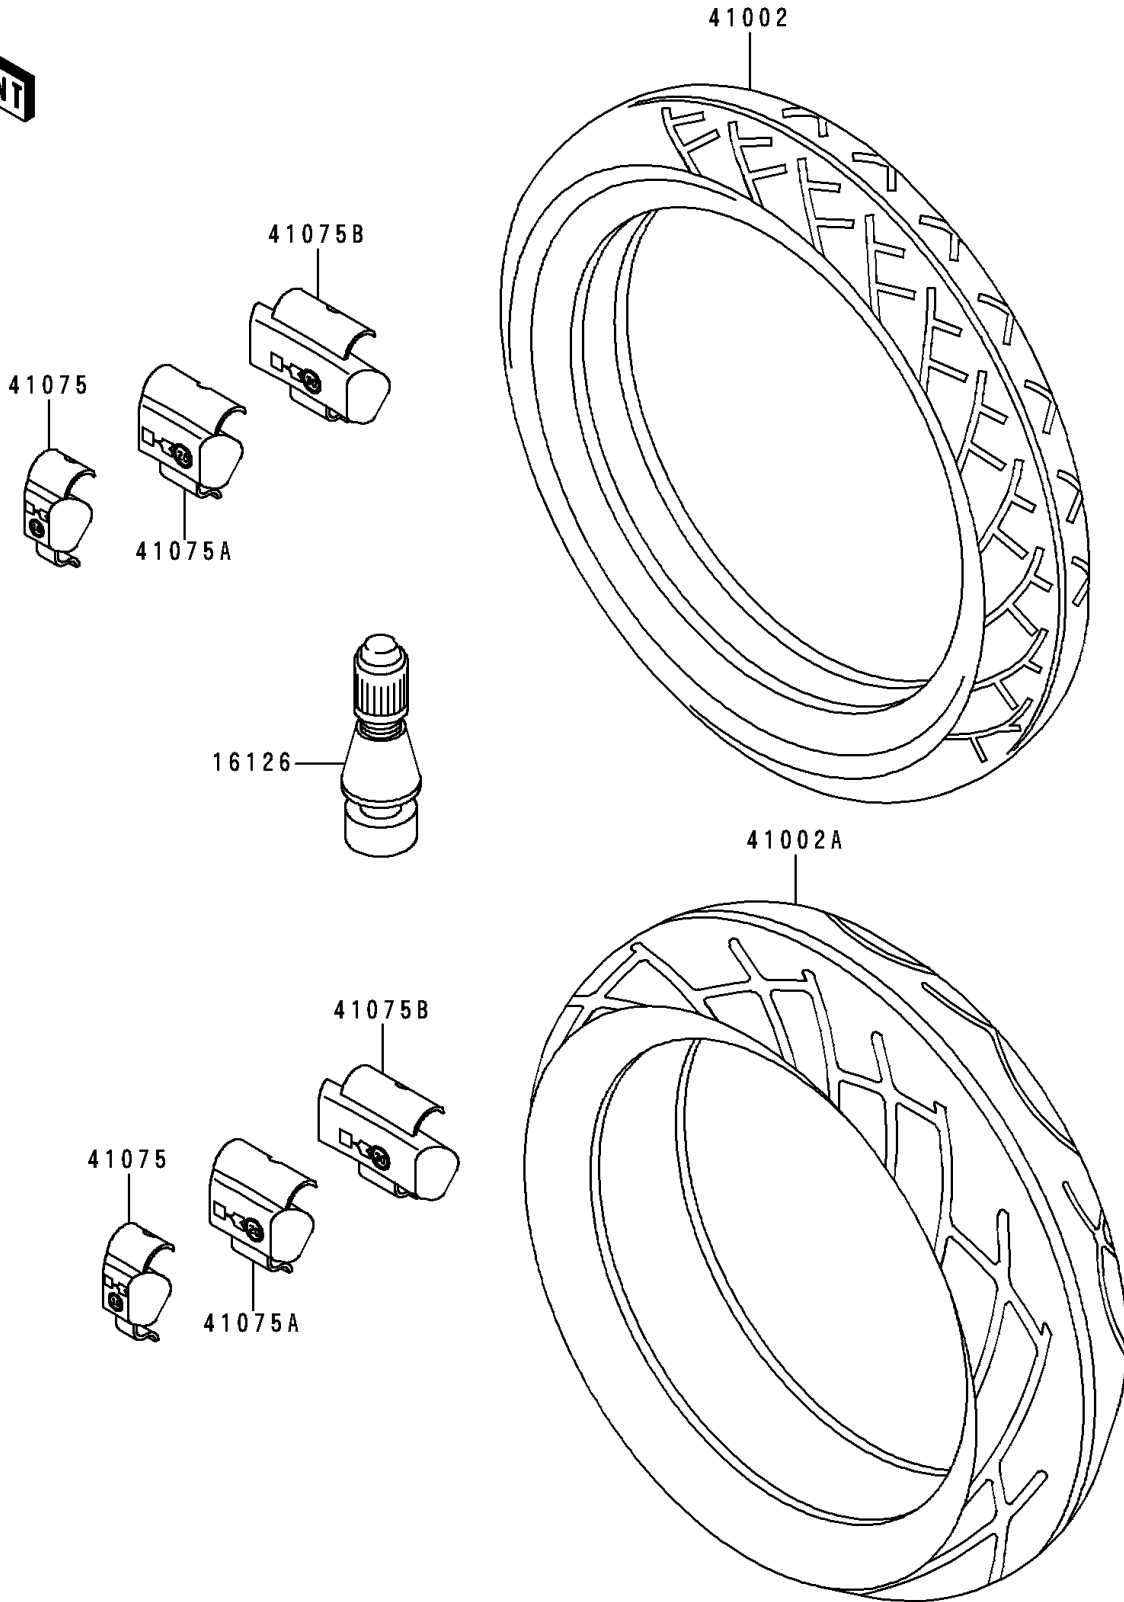

1996 Concours (Canada Only) PARTS DIAGRAM

Tires

F2210

1996 Concours (Canada Only) PARTS LIST

Tires

ITEM NAME	PART NUMBER	QUANTITY
VALVE,TIRE (Ref # 16126)	16126-1140	2
TIRE,FR,120/70R18 59V,K701F(D) (Ref # 41002)	41002-1966	1
TIRE,RR,150/80R16 71V,K700J(D) (Ref # 41002A)	41002-1977	1
BALANCER-WHEEL,10G,SILVER (Ref # 41075)	41075-1056	AR
BALANCER-WHEEL,20G,SILVER (Ref # 41075A)	41075-1057	AR
BALANCER-WHEEL,30G,SILVER (Ref # 41075B)	41075-1058	AR