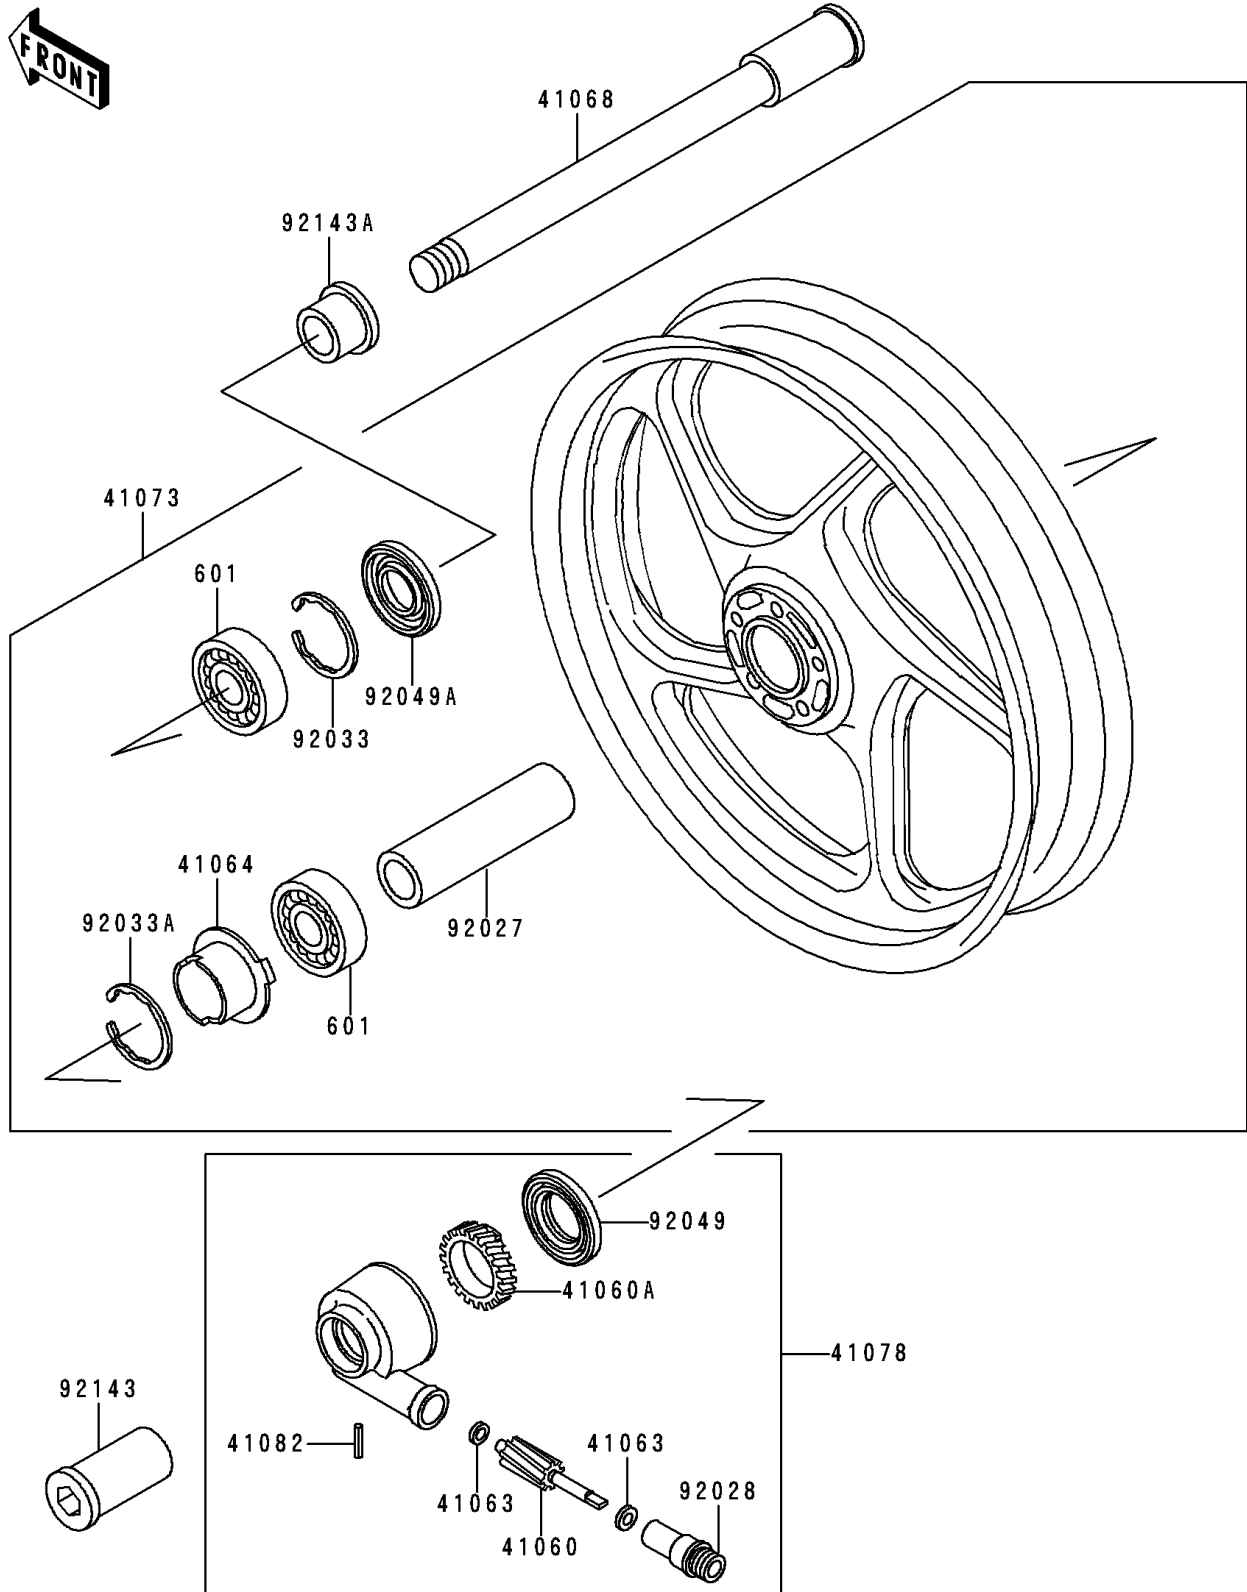

1996 Concours (Canada Only) PARTS DIAGRAM

Front Wheel

F2230

1996 Concours (Canada Only) PARTS LIST

Front Wheel

ITEM NAME	PART NUMBER	QUANTITY
BEARING-BALL,#6203UUC3 (Ref # 601)	601B6203UU	2
GEAR-METER SCREW,9T (Ref # 41060)	41060-1123	1
GEAR-METER SCREW,25T (Ref # 41060A)	41060-1151	1
WASHER,5.1X9X0.4 (Ref # 41063)	41063-001	2
RECEIVER-SPEEDOMETER (Ref # 41064)	41064-1006	1
AXLE,FR (Ref # 41068)	41068-1255	1
WHEEL-ASSY,FR,G.GRAY (Ref # 41073)	41073-1545-GE	1
CASE-ASSY-METER GEAR (Ref # 41078)	41078-1101	1
PIN,SPRING (Ref # 41082)	41082-001	1
COLLAR,17X25X92 (Ref # 92027)	92027-1545	1
BUSHING,SPEEDOMETER (Ref # 92028)	92028-1066	1
RING-SNAP,40MM (Ref # 92033)	92033-1040	1
RING-SNAP,42MM (Ref # 92033A)	92033-1041	1
SEAL-OIL,BJN30427-C3 (Ref # 92049)	92049-1057	1
SEAL-OIL,AG1258AO (Ref # 92049A)	92049-1110	1
COLLAR,FR AXLE,NUT,L=42.5 (Ref # 92143)	92143-1206	1
COLLAR,FR AXLE,L=15 (Ref # 92143A)	92143-1578	1