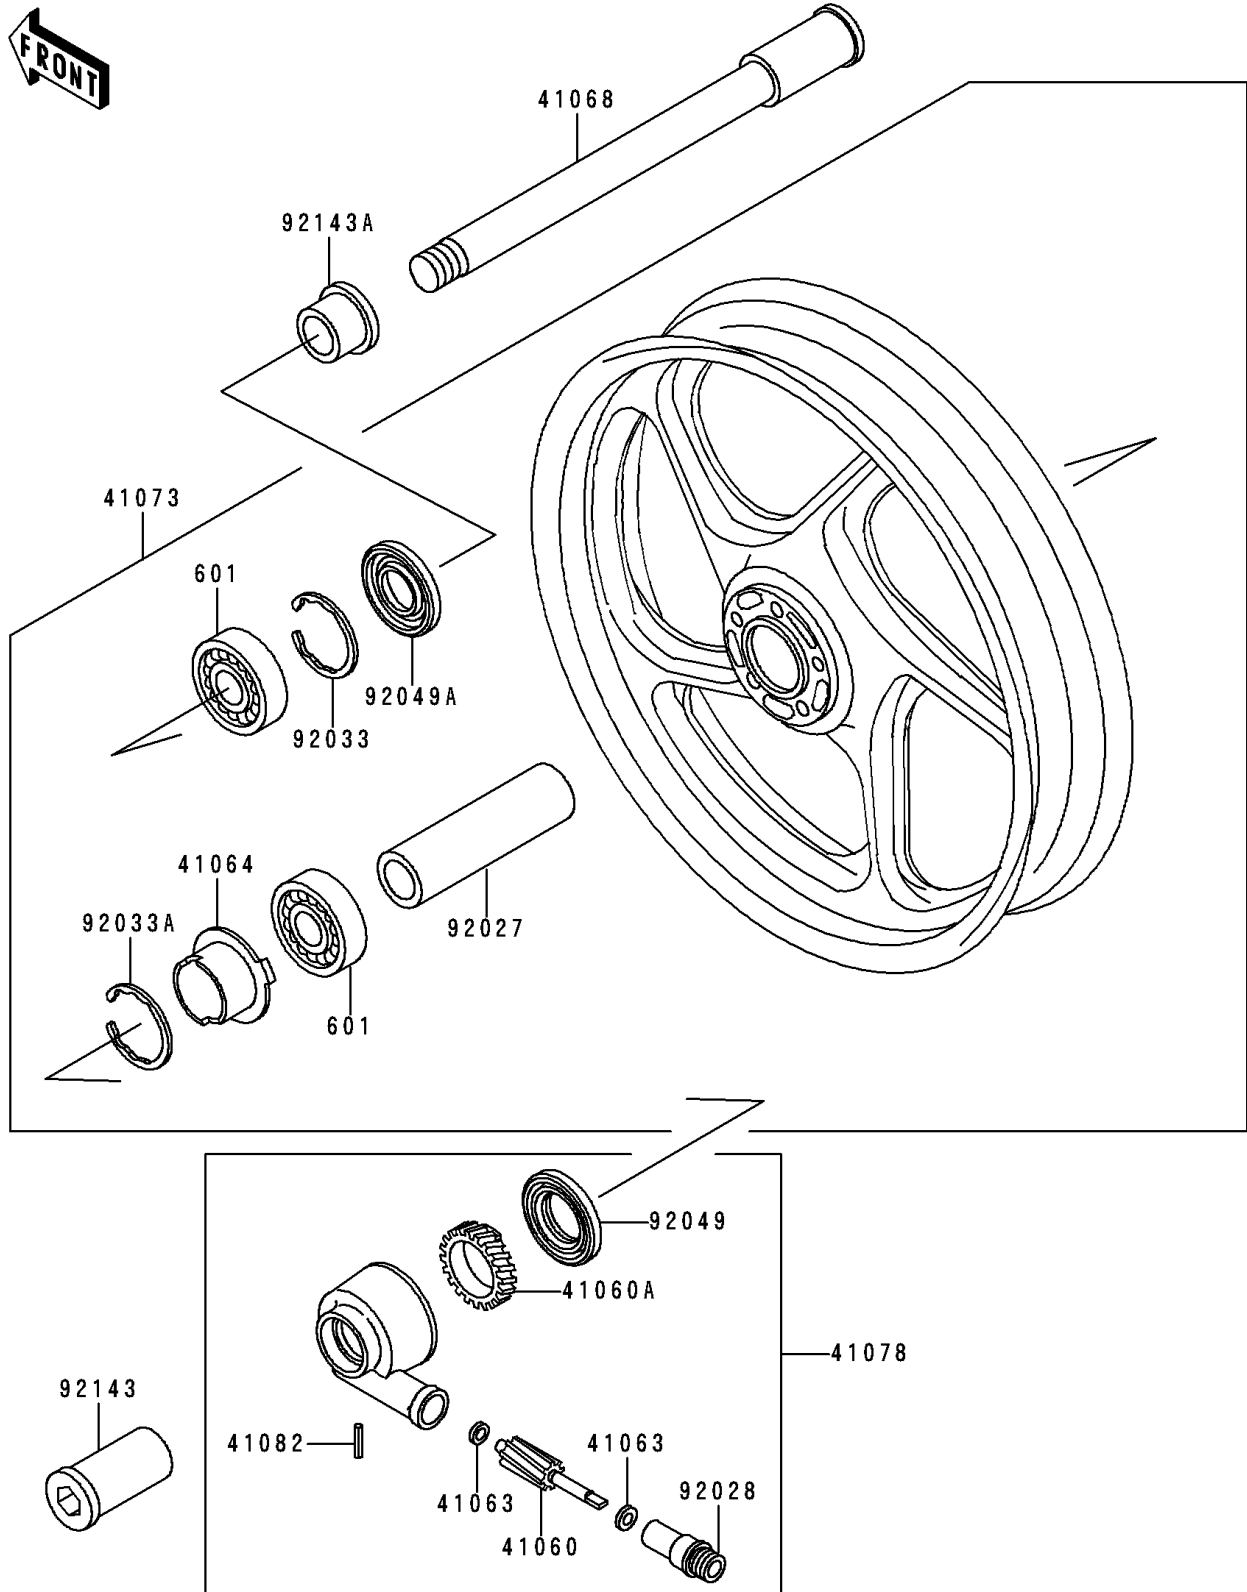

1999 Concours PARTS DIAGRAM

Front Wheel

F2230

1999 Concours PARTS LIST

Front Wheel

ITEM NAME	PART NUMBER	QUANTITY
BEARING-BALL,#6203UUC3 (Ref # 601)	601B6203UU	2
GEAR-METER SCREW,9T (Ref # 41060)	41060-1123	1
GEAR-METER SCREW,25T (Ref # 41060A)	41060-1151	1
WASHER,5.1X9X0.4 (Ref # 41063)	41063-001	2
RECEIVER-SPEEDOMETER (Ref # 41064)	41064-1006	1
AXLE,FR (Ref # 41068)	41068-1255	1
WHEEL-ASSY,FR,G.GRAY (Ref # 41073)	41073-1545-GE	1
CASE-ASSY-METER GEAR (Ref # 41078)	41078-1101	1
PIN,SPRING (Ref # 41082)	41082-001	1
COLLAR,17X25X92 (Ref # 92027)	92027-1545	1
BUSHING,SPEEDOMETER (Ref # 92028)	92028-1066	1
RING-SNAP,40MM (Ref # 92033)	92033-1040	1
RING-SNAP,42MM (Ref # 92033A)	92033-1041	1
SEAL-OIL,BJN30427-C3 (Ref # 92049)	92049-1057	1
SEAL-OIL,AG1258AO (Ref # 92049A)	92049-1110	1
COLLAR,FR AXLE,NUT,L=42.5 (Ref # 92143)	92143-1206	1
COLLAR,FR AXLE,L=15 (Ref # 92143A)	92143-1578	1