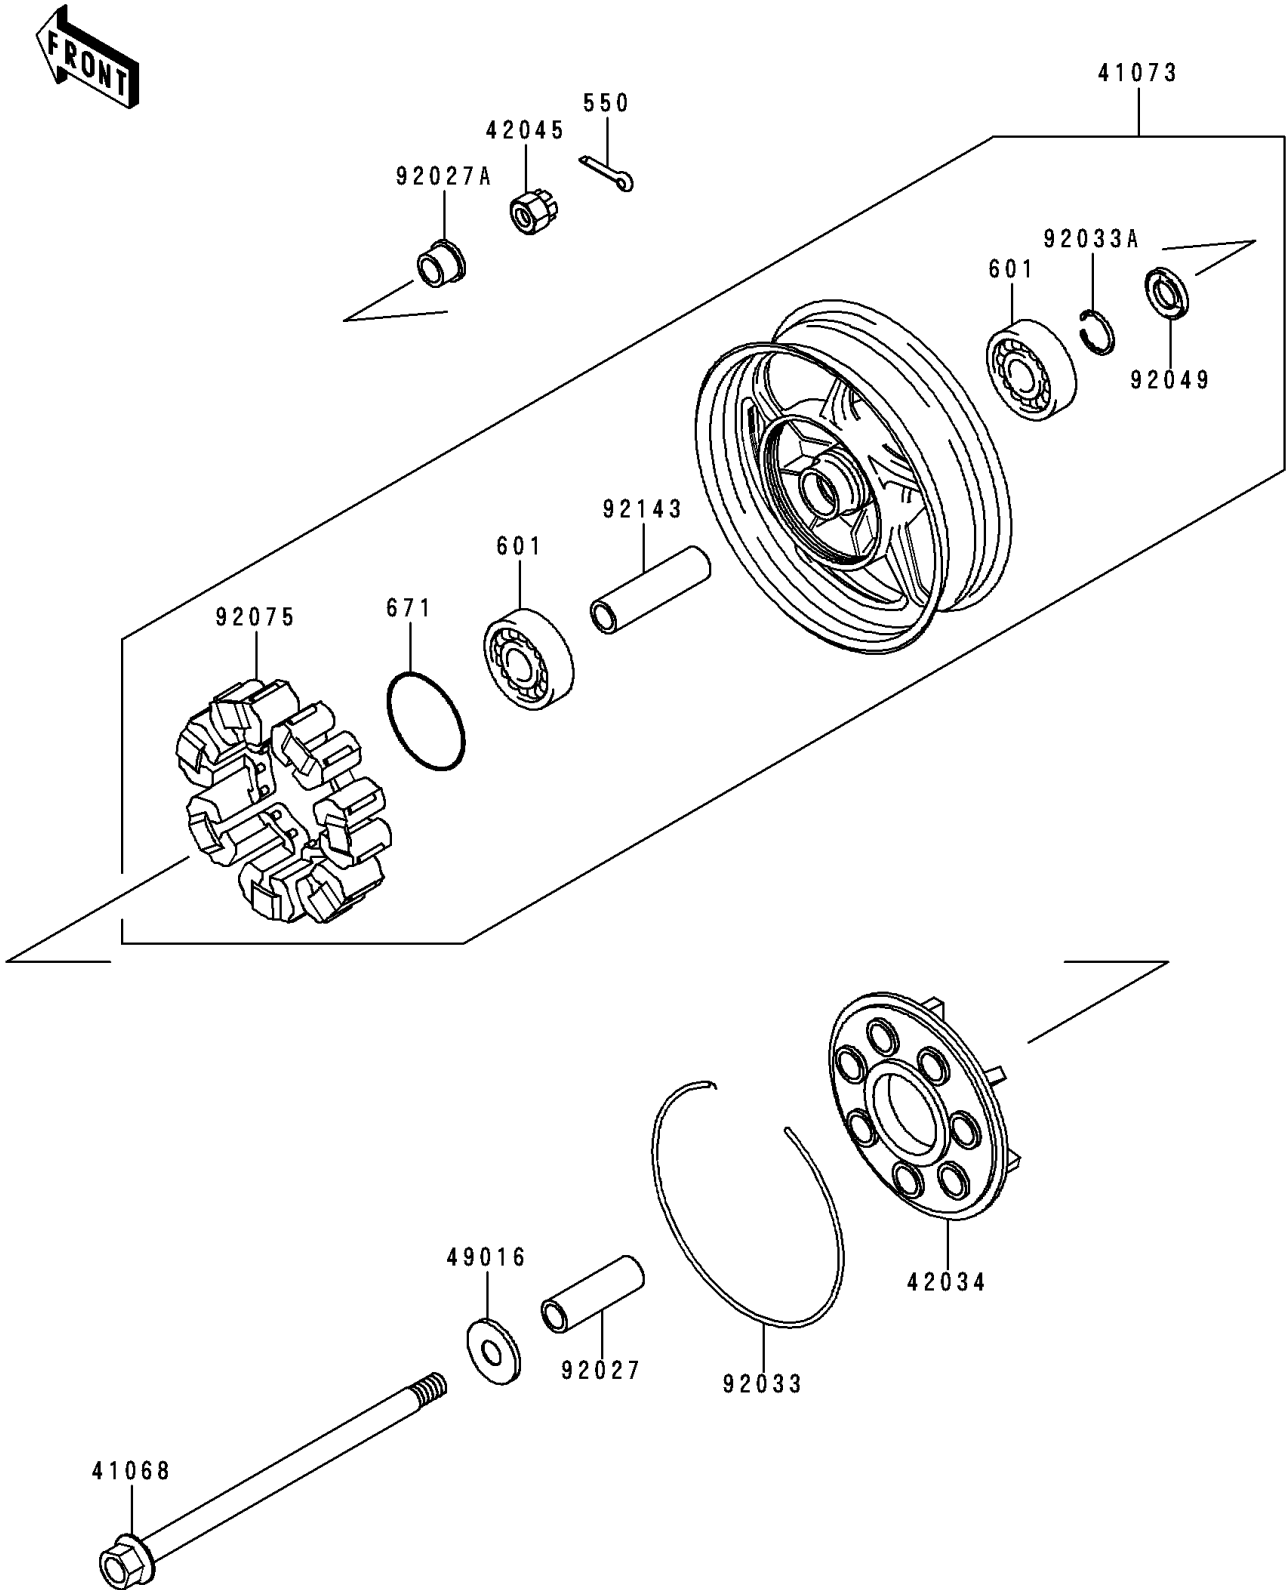

# 1996 Concours (Canada Only) PARTS DIAGRAM

Rear Wheel/Chain

F2240

### Rear Wheel/Chain

ITEM NAME	PART NUMBER	QUANTITY
PIN-COTTER,4.0X35 (Ref # 550)	550D4035	1
BEARING-BALL,#6304UUC3 (Ref # 601)	601B6304UU	2
O RING,80MM (Ref # 671)	671B2580	1
AXLE,RR (Ref # 41068)	41068-1197	1
WHEEL-ASSY,RR,G.GRAY (Ref # 41073)	41073-1549-GE	1
COUPLING,RR HUB (Ref # 42034)	42034-1011	1
NUT,CASTLE,18MM (Ref # 42045)	42045-018	1
COVER-SEAL (Ref # 49016)	49016-1019	1
COLLAR,20.2X28X89 (Ref # 92027)	92027-1553	1
COLLAR,RR AXLE,L=20 (Ref # 92027A)	92027-1792	1
RING-SNAP (Ref # 92033)	92033-1019	1
RING-SNAP,52MM (Ref # 92033A)	92033-1043	1
SEAL-OIL,28X52X5 (Ref # 92049)	92049-1061	1
DAMPER,SHOCK,RR HUB (Ref # 92075)	92075-1121	1
COLLAR,20.2X28X105.5 (Ref # 92143)	92143-1048	1