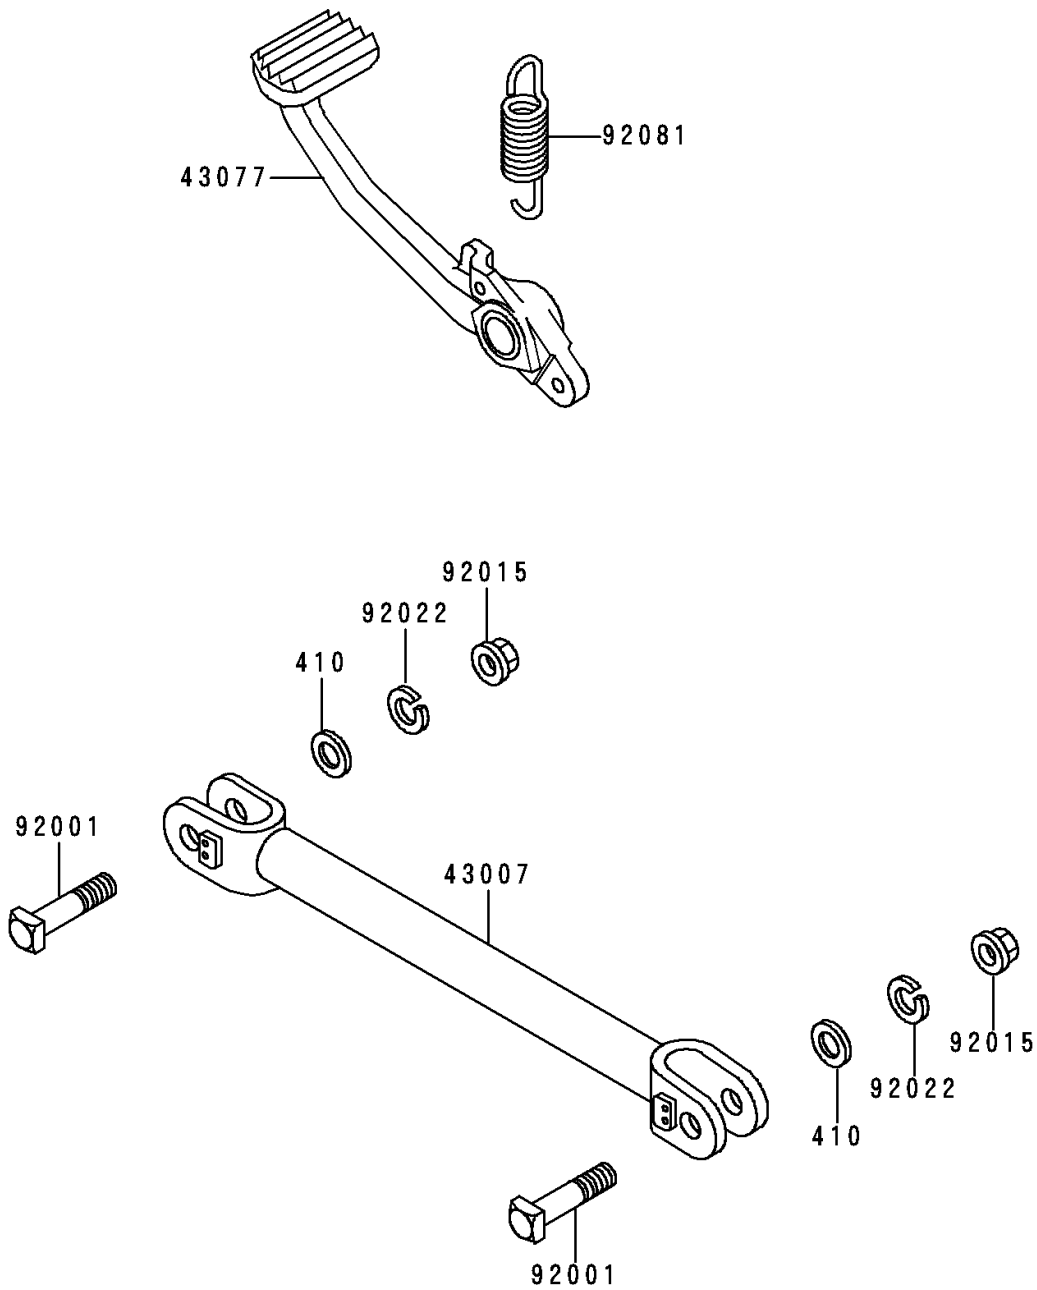

1996 Concours (Canada Only) PARTS DIAGRAM

Brake Pedal/Torque Link

F2260

1996 Concours (Canada Only) PARTS LIST

Brake Pedal/Torque Link

ITEM NAME	PART NUMBER	QUANTITY
-----------	-------------	----------