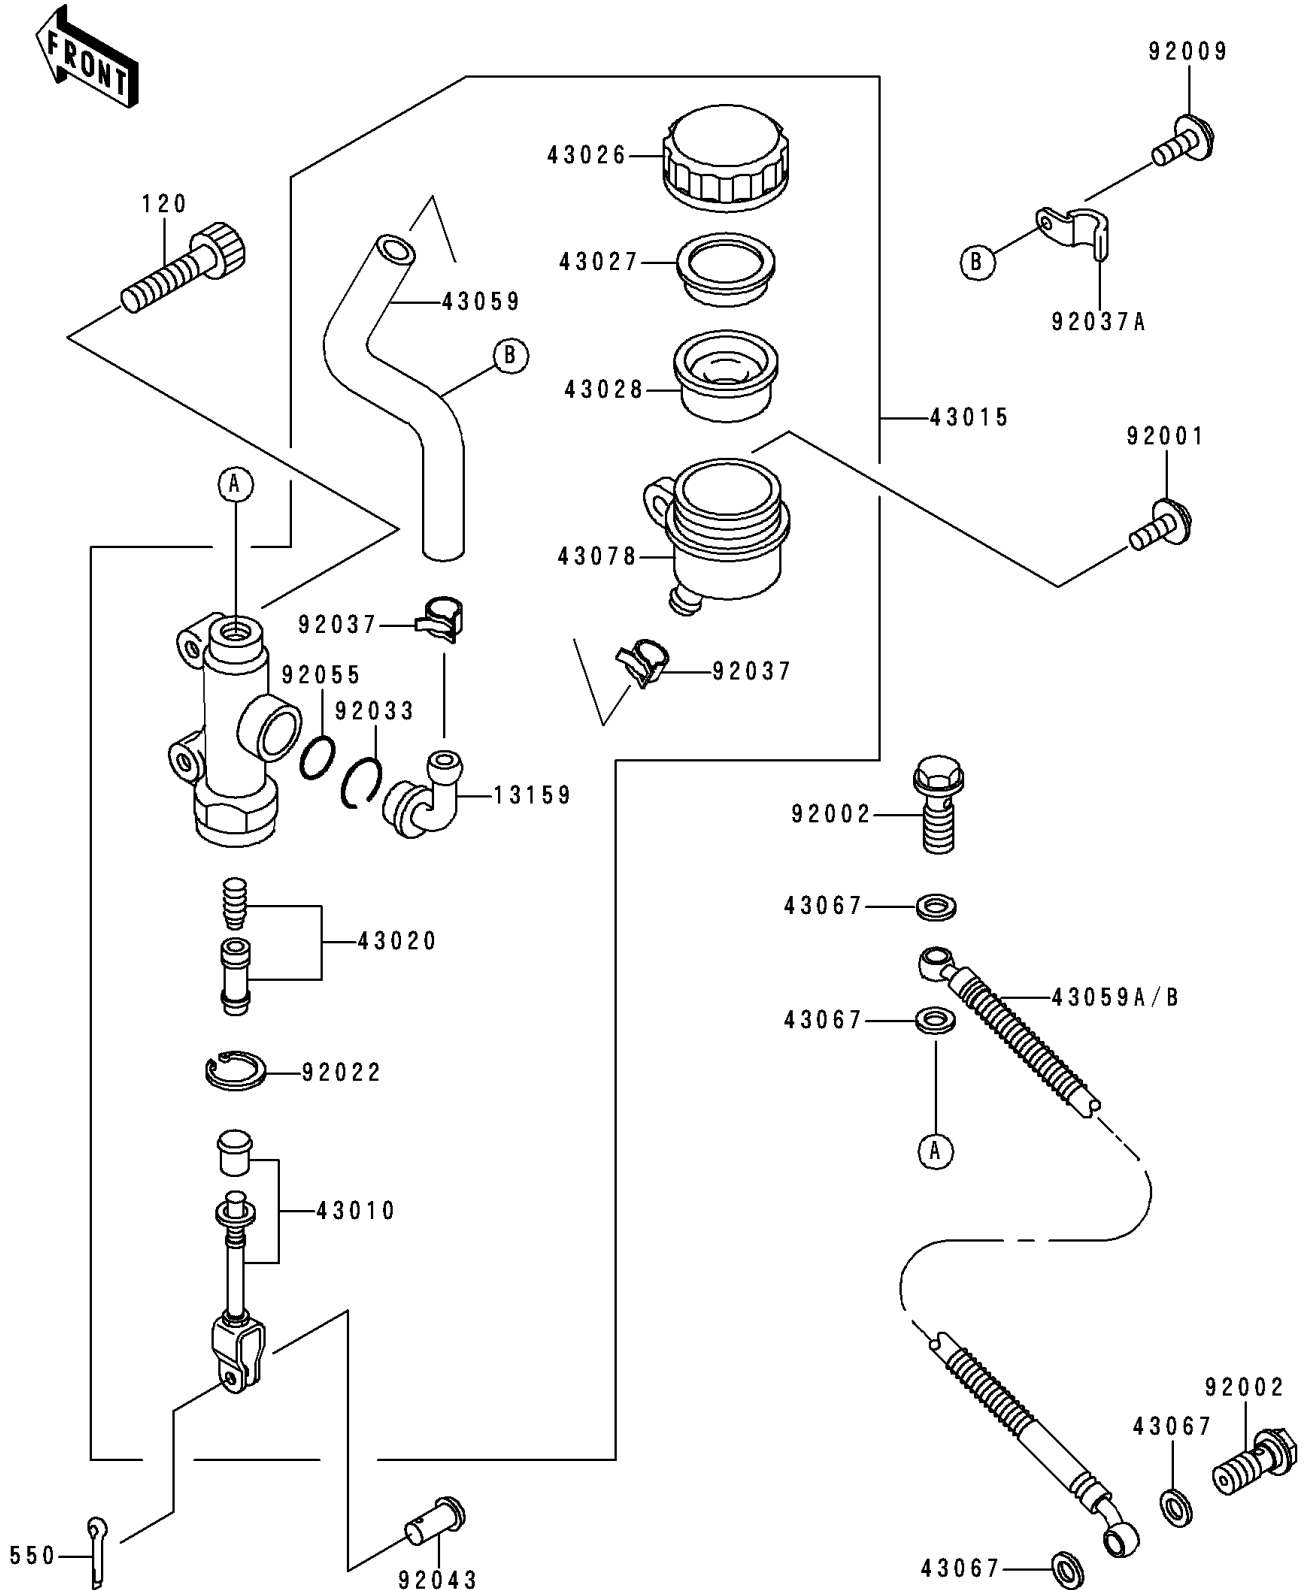

1995 Concours PARTS DIAGRAM

Rear Master Cylinder

F2293

1995 Concours PARTS LIST

Rear Master Cylinder

ITEM NAME	PART NUMBER	QUANTITY
BOLT-SOCKET,8X30 (Ref # 120)	120P0830	2
PIN-COTTER,2.0X15 (Ref # 550)	550D2015	1
CONNECTOR,RR MASTER CYLINDER (Ref # 13159)	13159-1052	1
ROD-ASSY-BRAKE (Ref # 43010)	43010-1066	1
CYLINDER-ASSY-MASTER,RR (Ref # 43015)	43015-1359	1
PISTON-COMP-BRAKE,RR (Ref # 43020)	43020-1067	1
CAP-BRAKE (Ref # 43026)	43026-1051	1
PLATE-DIAPHRAGM (Ref # 43027)	43027-1051	1
DIAPHRAGM,MASTER CYLINDER (Ref # 43028)	43028-1057	1
HOSE-BRAKE,RR MASTER CYLINDER (Ref # 43059)	43059-1374	1
HOSE-BRAKE,RR (Ref # 43059A)	43059-1825	1
WASHER,10.5X15X1.5 (Ref # 43067)	43067-001	4
RESERVOIR,RR MASTER CYLINDER (Ref # 43078)	43078-1058	1
BOLT,W/P,6X16 (Ref # 92001)	92001-1860	1
BOLT,OIL,L=23 (Ref # 92002)	92002-1888	2
SCREW,6X8 (Ref # 92009)	92009-1294	1
WASHER,CIRCRIP (Ref # 92022)	92022-1601	1
RING-SNAP,20.5MM (Ref # 92033)	92033-1186	1
CLAMP,BRAKE HOSE (Ref # 92037)	92037-1547	2
CLAMP,HOSE (Ref # 92037A)	92037-1807	1
PIN,8MM (Ref # 92043)	92043-1303	1
RING-O,MASTER CYLINDER (Ref # 92055)	92055-1251	1