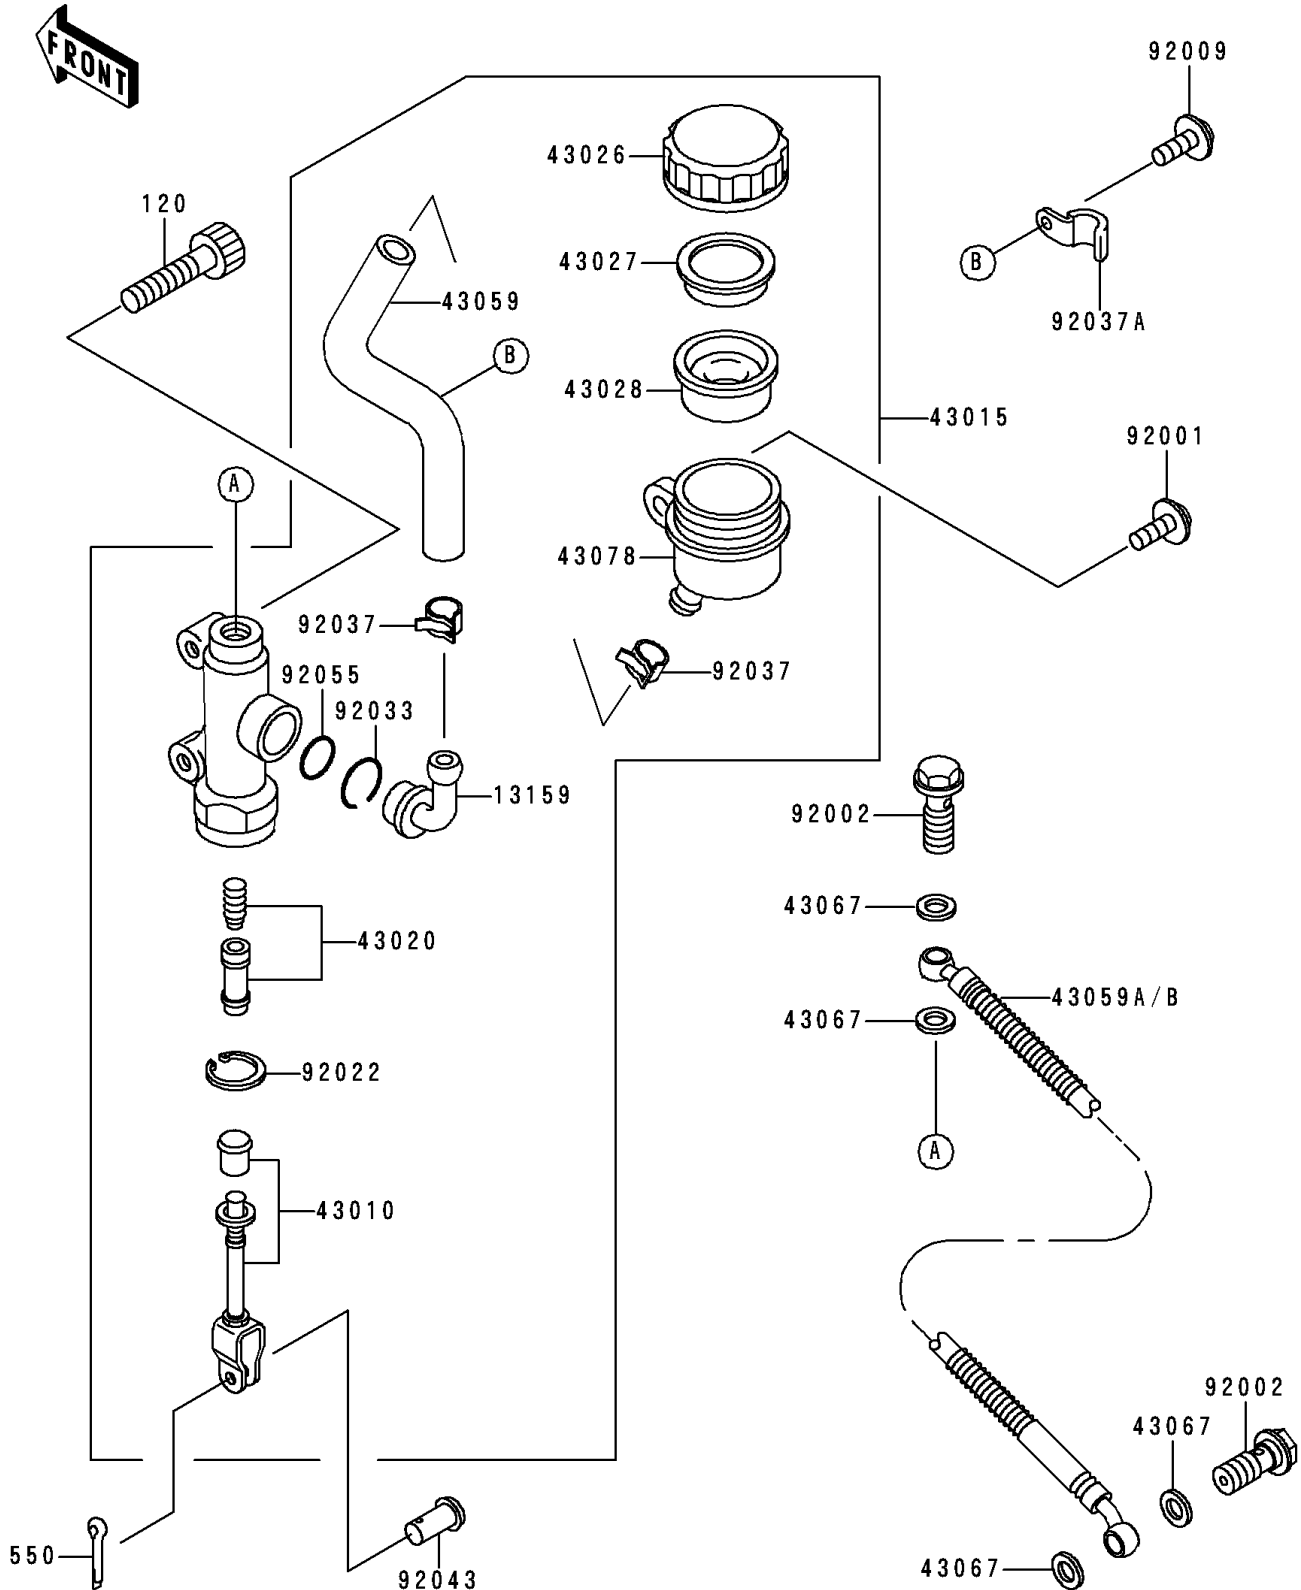

1996 Concours (Canada Only) PARTS DIAGRAM

Rear Master Cylinder

F2293

1996 Concours (Canada Only) PARTS LIST

Rear Master Cylinder

ITEM NAME	PART NUMBER	QUANTITY
BOLT-SOCKET,8X30 (Ref # 120)	120P0830	2
PIN-COTTER,2.0X15 (Ref # 550)	550D2015	1
CONNECTOR,RR MASTER CYLINDER (Ref # 13159)	13159-1052	1
ROD-ASSY-BRAKE (Ref # 43010)	43010-1066	1
CYLINDER-ASSY-MASTER,RR (Ref # 43015)	43015-1359	1
PISTON-COMP-BRAKE,RR (Ref # 43020)	43020-1067	1
CAP-BRAKE (Ref # 43026)	43026-1051	1
PLATE-DIAPHRAGM (Ref # 43027)	43027-1051	1
DIAPHRAGM,MASTER CYLINDER (Ref # 43028)	43028-1057	1
HOSE-BRAKE,RR MASTER CYLINDER (Ref # 43059)	43059-1374	1
HOSE-BRAKE,RR (Ref # 43059A)	43059-1825	1
WASHER,10.5X15X1.5 (Ref # 43067)	43067-001	4
RESERVOIR,RR MASTER CYLINDER (Ref # 43078)	43078-1058	1
BOLT,W/P,6X16 (Ref # 92001)	92001-1860	1
BOLT,OIL,L=23 (Ref # 92002)	92002-1888	2
SCREW,6X8 (Ref # 92009)	92009-1294	1
WASHER,CIRCRIP (Ref # 92022)	92022-1601	1
RING-SNAP,20.5MM (Ref # 92033)	92033-1186	1
CLAMP,BRAKE HOSE (Ref # 92037)	92037-1547	2
CLAMP,HOSE (Ref # 92037A)	92037-1807	1
PIN,8MM (Ref # 92043)	92043-1303	1
RING-O,MASTER CYLINDER (Ref # 92055)	92055-1251	1