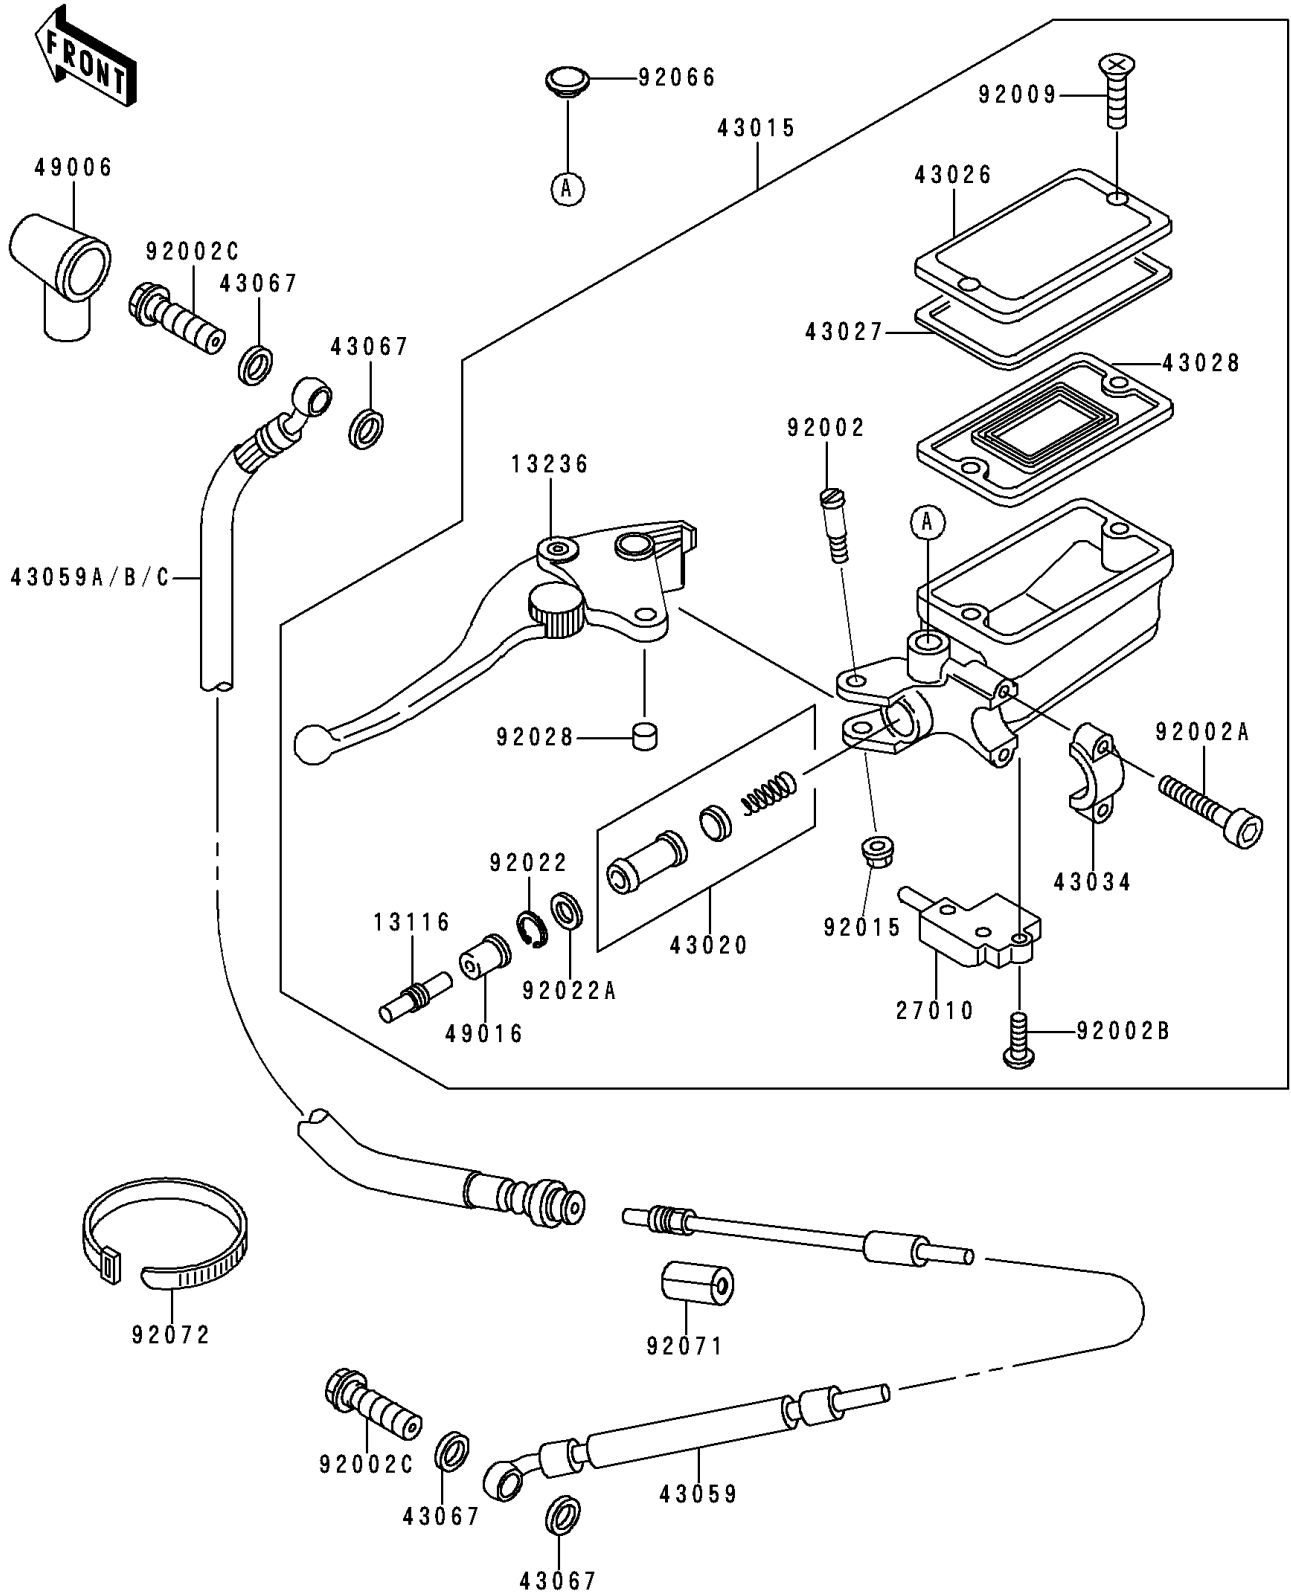

1996 Concours (Canada Only) PARTS DIAGRAM

Clutch Master Cylinder

F2380

1996 Concours (Canada Only) PARTS LIST

Clutch Master Cylinder

ITEM NAME	PART NUMBER	QUANTITY
ROD-PUSH,MASTER CYLINDER (Ref # 13116)	13116-1110	1
LEVER-COMP,CLUTCH (Ref # 13236)	13236-1186	1
SWITCH,CLUTCH (Ref # 27010)	27010-1171	1
CYLINDER-ASSY-MASTER,CLUTCH (Ref # 43015)	43015-1499	1
PISTON-COMP-BRAKE,CLUTCH (Ref # 43020)	43020-1055	1
CAP-BRAKE (Ref # 43026)	43026-1076	1
PLATE-DIAPHRAGM (Ref # 43027)	43027-1055	1
DIAPHRAGM,MASTER CYLINDER (Ref # 43028)	43028-1058	1
HOLDER-BRAKE,MASTER CYLINDER (Ref # 43034)	43034-1054	1
HOSE-BRAKE,CLUTCH (Ref # 43059)	43059-1340	1
HOSE-BRAKE,FOR UP HANDLE (Ref # 43059A)	43059-1823	1
HOSE-BRAKE,FOR LOW HANDLE (Ref # 43059B)	43059-1824	1
WASHER,10.5X15X1.5 (Ref # 43067)	43067-001	4
BOOT,DUST (Ref # 49006)	49006-1040	1
COVER-SEAL,MASTER CYLINDER (Ref # 49016)	49016-1044	1
BOLT,LEVER SET,BLACK (Ref # 92002)	92002-1322	1
BOLT,SOCKET,6X20,BLACK (Ref # 92002A)	92002-1324	2
SCREW,4X16 (Ref # 92002B)	92002-1325	1
BOLT,OIL,L=23 (Ref # 92002C)	92002-1888	2
SCREW,4MM (Ref # 92009)	92009-1458	2
NUT,FLANGED,6MM,BLACK (Ref # 92015)	92015-1233	1
WASHER,PISTON (Ref # 92022)	92022-1605	1
WASHER,PISTON (Ref # 92022A)	92022-1606	1
BUSHING,MASTER CYLINDER (Ref # 92028)	92028-1310	1
PLUG,9.5X8,POLYETHYLENE (Ref # 92066)	92066-1077	1
GROMMET (Ref # 92071)	92071-1143	1
BAND,L=185 (Ref # 92072)	92072-1195	1