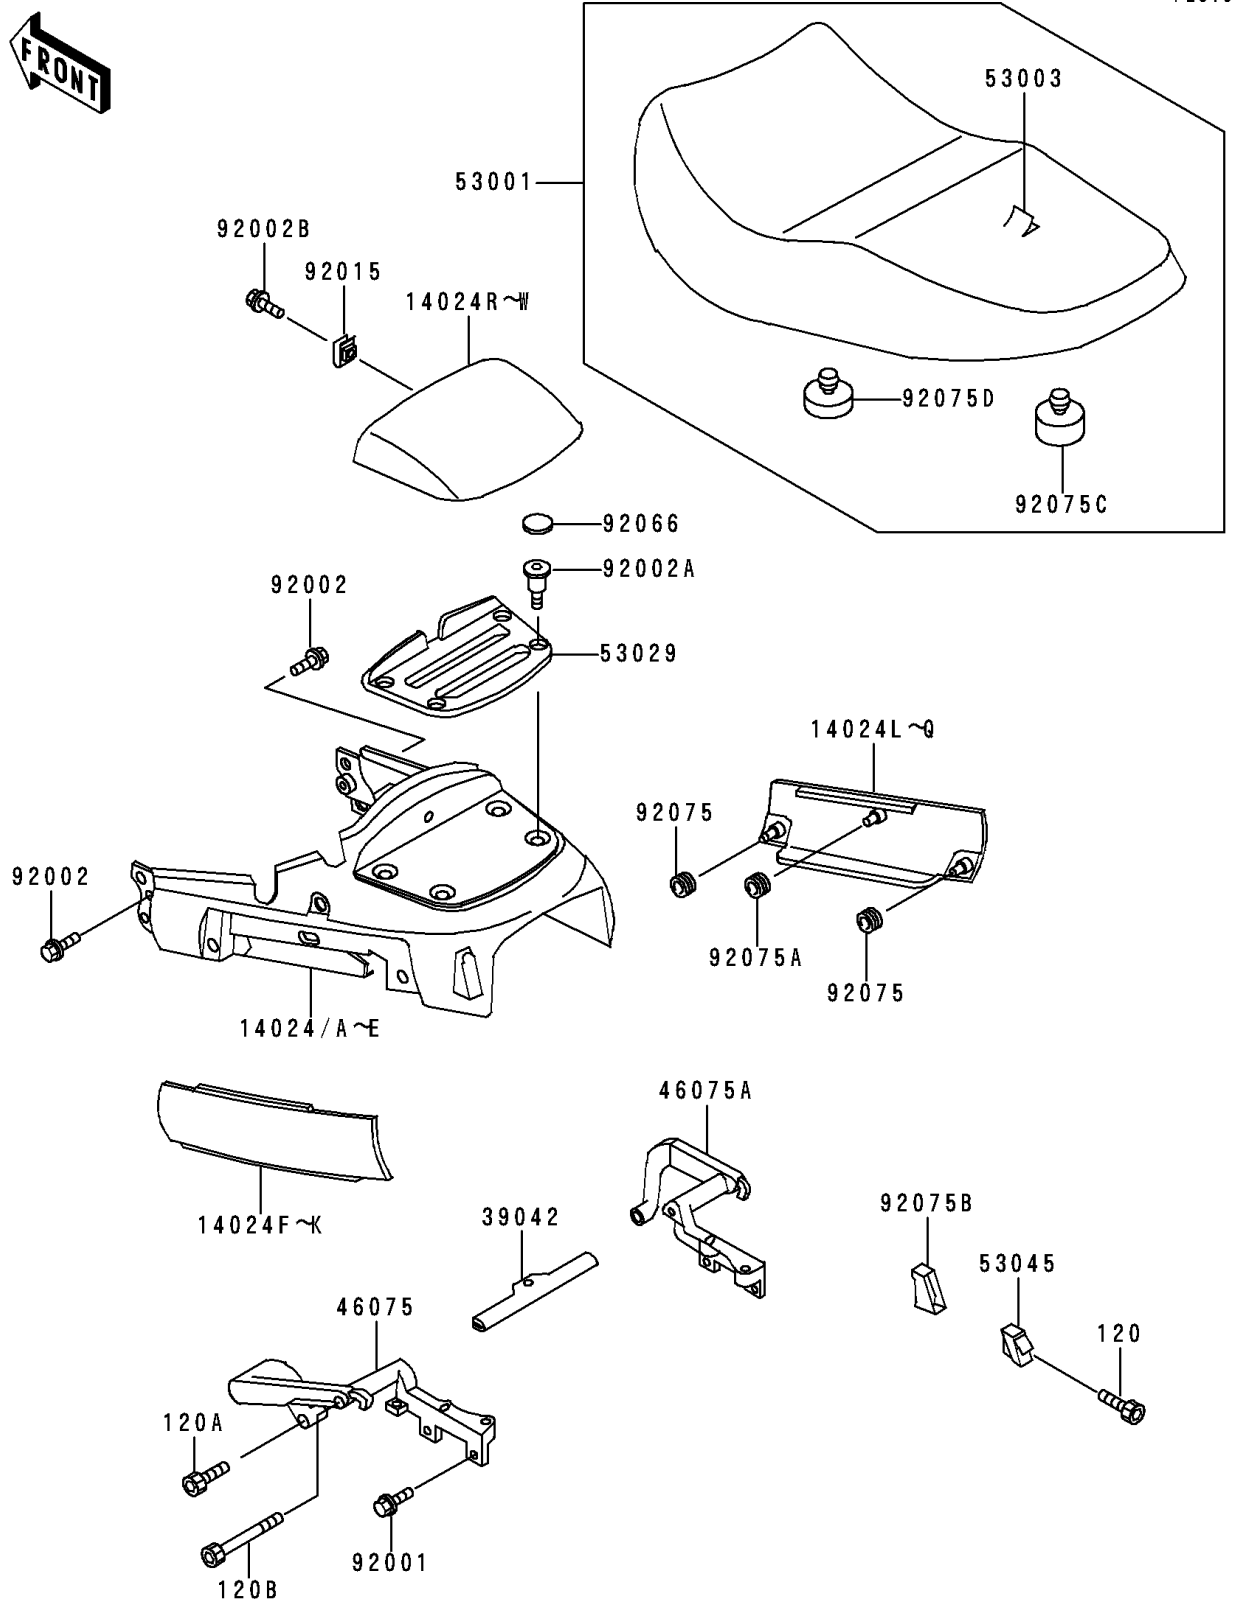

1995 Concours PARTS DIAGRAM

Seat

1995 Concours PARTS LIST

Seat

ITEM NAME	PART NUMBER	QUANTITY
BOLT-SOCKET,6X14 (Ref # 120)	120P0614	2
BOLT-SOCKET,8X25,BLACK (Ref # 120A)	120S0825	2
BOLT-SOCKET (Ref # 120B)	120S0890	2
CROSSMEMBER,SEAT GRIP (Ref # 39042)	39042-1052	1
GRIP,SEAT,RR,LH (Ref # 46075)	46075-1070	1
GRIP,SEAT,RR,RH (Ref # 46075A)	46075-1071	1
SEAT-ASSY,DUAL,BLACK (Ref # 53001)	53001-1742-MA	1
LEATHER,SEAT,BLACK (Ref # 53003)	53003-1289-MA	1
CARRIER,TAIL (Ref # 53029)	53029-1069	1
HOOK-ASSY,BUNGEE CORD (Ref # 53045)	53045-1052	2
BOLT,8X18 (Ref # 92001)	92001-1359	4
BOLT,6X25 (Ref # 92002)	92002-1135	2
BOLT,SOCKET,8X23.5 (Ref # 92002A)	92002-1598	4
BOLT,5MM (Ref # 92002B)	92002-1724	1
NUT,5MM (Ref # 92015)	92015-1710	1
PLUG (Ref # 92066)	92066-1216	4
DAMPER (Ref # 92075)	92075-051	4
DAMPER (Ref # 92075A)	92075-1470	2
DAMPER,BUNGEE CORD HOOK (Ref # 92075B)	92075-1823	2
DAMPER (Ref # 92075C)	92075-1876	2
DAMPER (Ref # 92075D)	92075-281	5
COVER,SEAT,L.V.RED (Ref # 14024A)	14024-1224-P5	1
COVER,SEAT,L.V.RED (Ref # 14024D)	14024-1224-2T	1
COVER,SEAT COVER,LH,L.V.RED (Ref # 14024G)	14024-1225-P5	1
COVER,SEAT COVER,LH,L.V.RED (Ref # 14024J)	14024-1225-2T	1
COVER,SEAT COVER,RH,L.V.RED (Ref # 14024M)	14024-1226-P5	1
COVER,SEAT COVER,RH,L.V.RED (Ref # 14024P)	14024-1226-2T	1
COVER,CARRIER,L.V.RED (Ref # 14024S)	14024-1227-P5	1
COVER,CARRIER,L.V.RED (Ref # 14024V)	14024-1227-2T	1